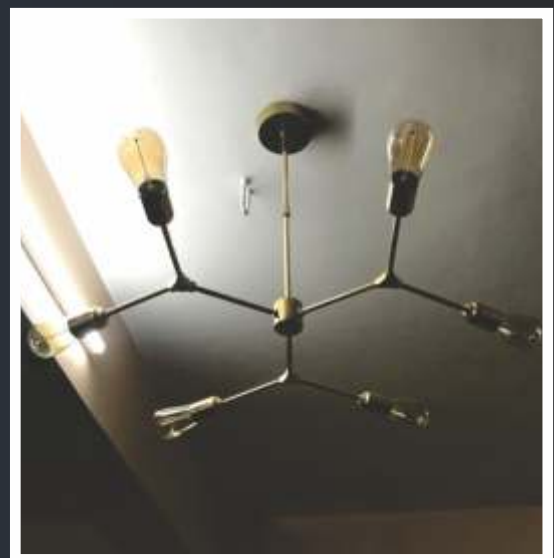

Available in Matt Brass Finish with Frosted, Clear & Honey Glass

PIPE GLOBE CHANDELIER

- Size: D-75cm | Size: Glass - D-15cm | Set of 12 Glass
-  12 X E27 X 60W Max

Available in Chrome & Brass Finish with Clear, Honey & Frosted Glass

TRIANGLE PENDANT

- Size: L-75cm
-  6 X E27 X 60W Max

Available in Chrome & Brass Finish

CACTUS PENDANT

- Size: H-90cm & D-90cm
- 14 X E27 X 60W Max

Available in Brass Finish

PLATE GLOBE PENDANT

WOOD CHANDELIER