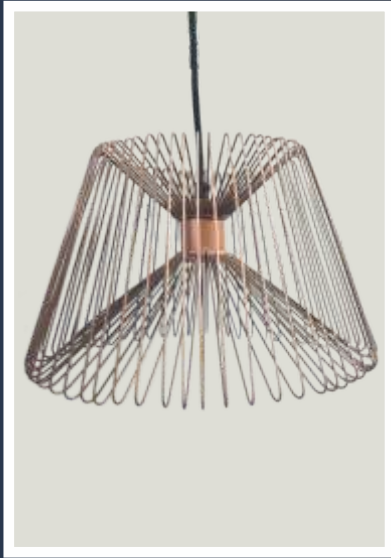

BIL 1333

CAP PENDANT

- Size: H-22cm & D-30cm
- 1 X E27 X 60W Max

Available in Black & Copper

- Size: H-22cm & D-12cm
- 1 X E27 X 60W Max

Available in Brass Finish