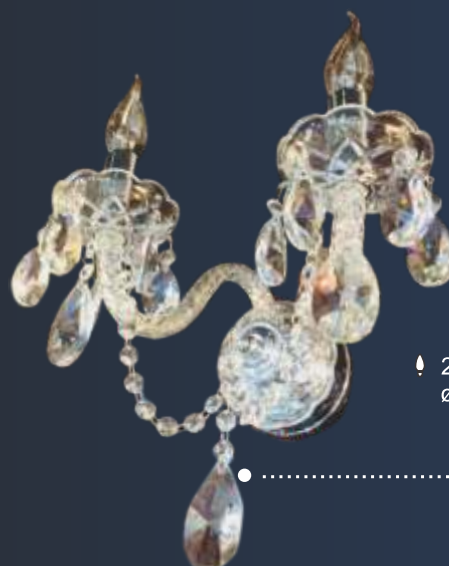

ARCH-L 120/2 WALL LIGHT

2 x E14 - 40W
ø 38 x 30