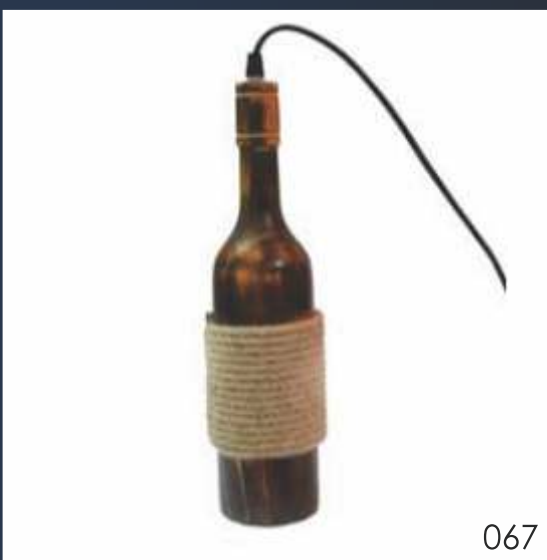

ARCH 067 & ARCH 069 | ARCH 081 & 082

- Size: 067: H-34cm & 069: H-37.5cm
- 1 X E27 X 60W Max