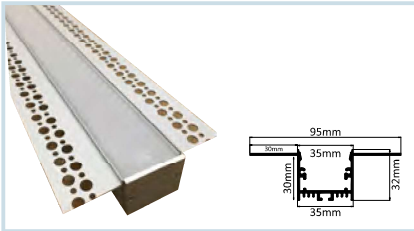

## EMPTY PROFILE - CONCEALED ANTIGLARE PROFILES

**HLL-1122 : CONCEALED BODY - FULL SET**  
 STANDARD LENGTH : 3MTR  
 SIZE : 32xD13mm / CUT-OUT : 10xD11mm

**HLL-1124 : CONCEALED BODY - FULL SET**  
 STANDARD LENGTH : 2MTR  
 SIZE : 47xD9mm / CUT-OUT : 7xD7mm

**HLL-1126 : CONCEALED BODY - FULL SET**  
 STANDARD LENGTH : 2MTR  
 SIZE : 73xD16mm / CUT-OUT : 31xD14mm

**HLL-1128 : CONCEALED BODY - FULL SET**  
 STANDARD LENGTH : 2MTR  
 SIZE : 95xD32mm / CUT-OUT : 35xD30mm