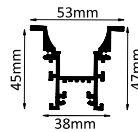

## LED PROFILE LIGHT - CONCEALED ANTIGLARE PROFILES

**ANTI-GLARE RECESSED PROFILE**

SIZE : 53MM X 47MM  
CUT-OUT : 38MM X 45MM(DEPTH)

**HLL-1354 (53MM)**

**TUNABLE DIMMABLE RGB+CCT TUNABLE (BLUE TOOTH)**

Intelligent remote control dimmer toning