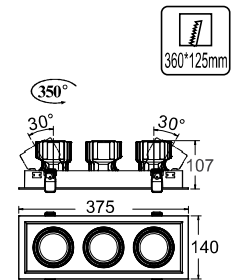

LED RECESSED DOWNLIGHT - COB'S