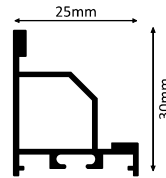

HLL-1260 (15MM)

SIZE : 25MM X 30MM

Aluminium Extrusion  
10W/ft.  
BRIDGELUX / EDISON  
SMD LED 2835 (0.2W)  
117 LED /ft  
3000K/4000K/6500K  
1200Lumens/ft.  
12V (Constant Voltage)  
MAX LENGTH 8FT.

HLL-1262 (25MM)