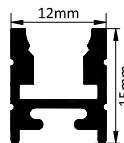

Elite Series

**ALL PROFILES AVAILABLE IN
WHITE & BLACK POWDER COATING**

LED PROFILE LIGHT - SURFACE WITH DIFFUSER PROFILES

SIZE : 7MM X 10MM

Aluminium Extrusion
3W/ft.
BRIDGELUX / EDISON
SMD LED 2835 (0.2W)
39 LED /ft
3000K/4000K/6500K
400Lumens/ft.
12V(Constant Voltage)
MAX LENGTH 8FT.

HLL-1202 (7MM)

SIZE : 10MM X 6MM

TUNABLE DIMMABLE

Intelligent remote control
dimmer toning

Aluminium Extrusion
3W/ft.
BRIDGELUX / EDISON
SMD LED 2835 (0.2W)
39 LED /ft
3000K/4000K/6500K
240Lumens/ft.
12V (Constant Voltage)
MAX LENGTH 8FT.

HLL-1204 (10MM)

SIZE : 12MM X 15MM

TUNABLE DIMMABLE

Intelligent remote control
dimmer toning

Aluminium Extrusion
5W/ft.
BRIDGELUX / EDISON
SMD LED 2835 (0.2W)
39 LED /ft
3000K/4000K/6500K
640Lumens/ft.
12V (Constant Voltage)
MAX LENGTH 8FT.

HLL-1206 (12MM)