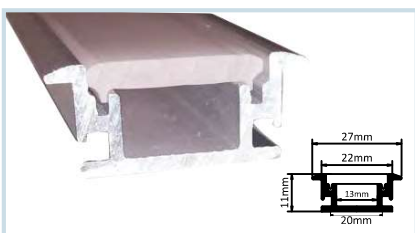

EMPTY PROFILE - CONCEALED GROUND FLOORING WALK OVER PROFILES

HLL-1074 : CONCELED BODY FULL SET
STANDARD LENGTH : 3MTR
SIZE : 27xD11mm / CUT-OUT : 20xD8mm