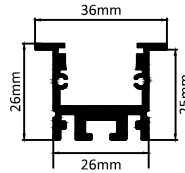

### CONCEALED

SIZE : 36MM x 26MM  
CUT-OUT : 26MM

**TUNABLE DIMMABLE**

Intelligent remote control  
dimmer toning

Aluminium Extrusion  
9W/ft.  
BRIDGELUX/OSRAM 1W  
6LED 3030/ft,LED2835,39LED/FT.  
3000K/4000K/6500K  
700Lumens/ft.  
12V (Constant Current)  
NEAR MAX LENGTH 2FT / 4FT / 6FT / 8FT.