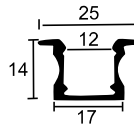

SIZE : 25MM X 14MM
CUT-OUT : 17MM

Aluminium Extrusion
5W/ft.
BRIDGELUX / EDISON
SMD LED 2835 (0.2W)
39 LED /ft
3000K/4000K/6500K
400Lumens/ft.
12V (Constant Voltage)
MAX LENGTH 8FT.

HLL-1340 (24MM)