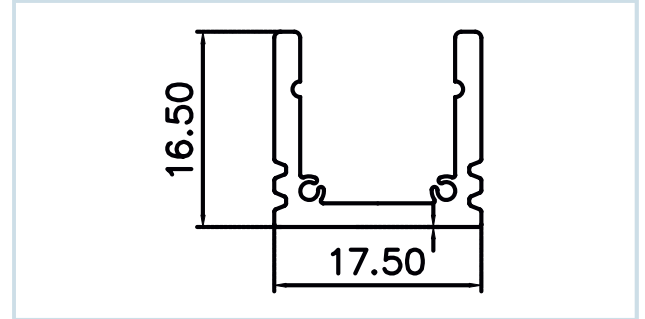

LED IP RATING PROFILE WITH SINGLE LENS - (IP65)

Degree: 10 to 60°

HLO-6974 (5W to 20W/mtr)
Size : 17.50x16.50mm
Max Length: 8FT

LED IP RATING PROFILE WITH LINEAR LENS - (IP65)

Degree: 15 to 30°
lens size: 200mm

HLO-6976 (5W to 20W/mtr)
Size : 17.50X16.50mm
Max Length: 8FT

Degree: 30 to 60°
lens size: 500mm

HLO-6978 (10W to 20W/mtr)
Size : 26x30.50mm
Max Length: 8FT