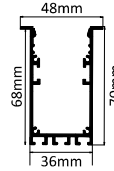

LED PROFILE LIGHT - CONCEALED WITH DIFFUSER PROFILES

SIZE : 48MM X 70MM
CUT-OUT : 36MM X 68MM(DEPTH)

HLL-1334 (48MM)