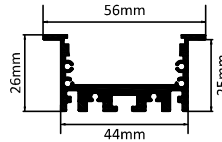

### CONCEALED

SIZE : 56MM x 26MM  
CUT-OUT : 44MM

**TUNABLE DIMMABLE**

Intelligent remote control  
dimmer toning

Aluminium Extrusion  
12W/ft.  
BRIDGELUX/OSRAM 1W  
30LED 3030/ft  
3000K/4000K/6500K  
700Lumens/ft.  
24V (CONSTANT CURRENT)  
NEAR MAX LENGTH 2FT / 4FT / 6FT / 8FT.