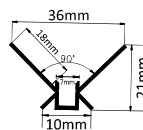

SIZE : 95MM X 62MM  
CUT-OUT : 35MM X 60MM(DEPTH)

**HLL-1390 (95MM)**

Intelligent remote control  
dimmer toning

Aluminium Extrusion  
10W/ft.  
BRIDGELUX / EDISON  
SMD LED 2835 (0.2W)  
55 LED /ft  
3000K/4000K/6500K  
800Lumens/ft.  
12V (Constant Voltage)  
**Driver in built**  
MAX LENGTH 2FT/4FT/6FT/8FT.