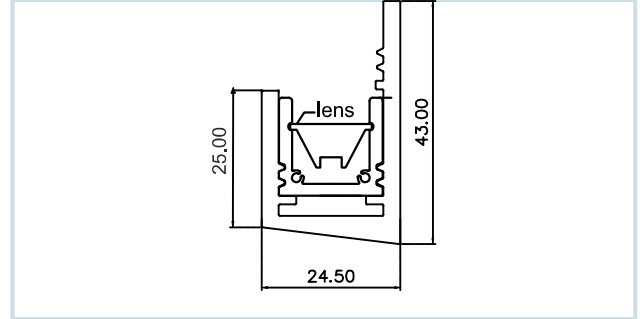

HLO-6982 (10Wto15W/mtr)
Size : 24.50x43mm
Max Length: 8FT