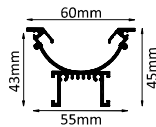

SIZE : 60MM X 45MM
CUT-OUT : 55MM X 43MM(DEPTH)

Aluminium Extrusion
15W/ft.
BRIDGELUX / EDISON
SMD LED 4014 (0.2W)
36 LED /ft
3000K/4000K/6500K
500Lumens/ft.
12V (Constant Voltage)
MAX LENGTH 2FT/4FT/6FT/8FT.

HLL-1360 (60MM)