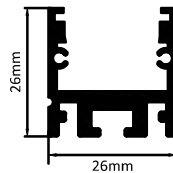

SURFACE

SIZE : 26MM X 26MM