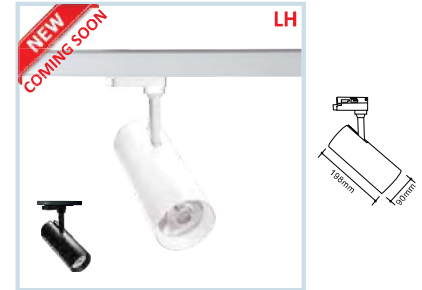

HLT-4042 (40W / 45W)
Body Colour Available : White / Black