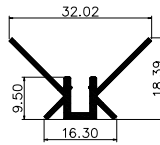

LED PROFILE LIGHT - SLIM LINE CONCEALED TRIMLESS PROFILES

SIZE : 32.02MM X 18.39MM
CUT-OUT : 16.30MM X 18.39MM

Aluminium Extrusion
3W/ft.
BRIDGELUX
SMD LED 2835 (0.2W)
36 LED /ft
3000K/4000K/6500K
150Lumens/ft.
12V (Constant Voltage)
MAX LENGTH 8FT.

HLL-1182 (32MM)