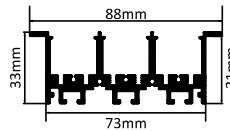

CONCEALED

SIZE : 88MM x 33MM
CUT-OUT : 73MM