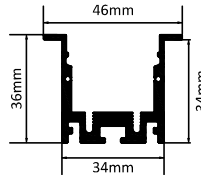

CONCEALED

SIZE : 46MM x 36MM
CUT-OUT : 34MM

Aluminium Extrusion
10W/ft
BRIDGELUX/OSRAM 1W
5LED 3030/ft
39 LED 2835 (0.2w)/ft
3000K/4000K/6500K
RGB+CCT TUNABLE(ⓈBLUE TOOTH)
600Lumens/ft.
12V Constant Voltage
MAX LENGTH 2FT / 4FT / 6FT / 8FT.