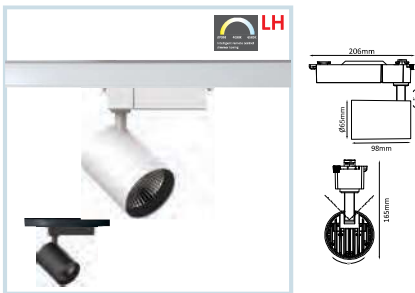

LED TRACK LIGHT - SIDE CHOKE

HLT-4074 (15W / 20W)
Body Colour Available : White / Black