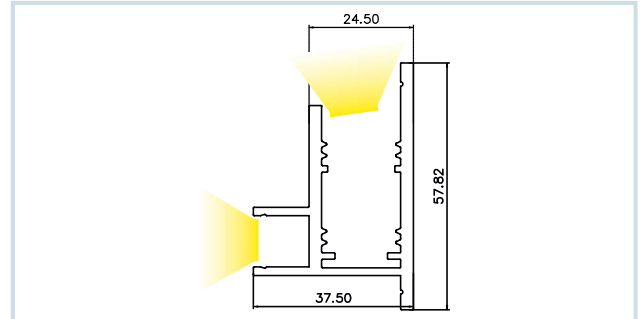

Elite Series

HYBEC®

lighting the future

LED IP RATING PROFILE BUILDING FACADE LIGHT - (IP65)

HLO-7086 (10Wto15W/mtr)
Size : 24.50x43mm
Max Length: 8FT