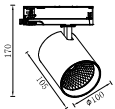

HLT-4084 (40W / 45W)

Body Colour Available : White / Black