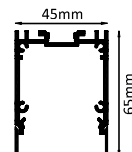

LED PROFILE LIGHT - 3SIDE ACRYLIC SUSPENDED PROFILES

SIZE : 45MM X 65MM

HLL-1736 (45MM SUSPENDED)