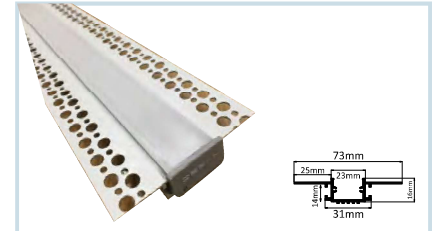

## EMPTY PROFILE - CONCEALED ANTIGLARE PROFILES

**HLL-1122 : CONCEALED BODY - FULL SET**  
 STANDARD LENGTH : 3MTR  
 SIZE : 32xD13mm / CUT-OUT : 10xD11mm

**HLL-1124 : CONCEALED BODY - FULL SET**  
 STANDARD LENGTH : 2MTR  
 SIZE : 47xD9mm / CUT-OUT : 7xD7mm