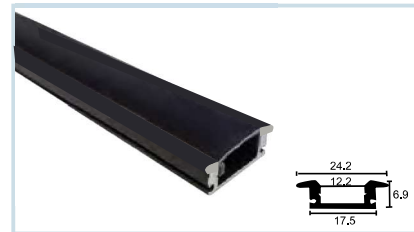

HLL-1066 : CONCEALED BODY - FULL SET
STANDARD LENGTH : 3MTR
SIZE : 24xD7mm / CUT-OUT : 17mm