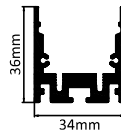

SURFACE

SIZE : 34MM X 36MM