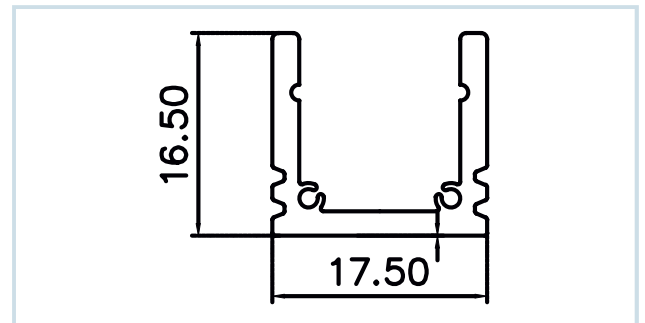

Degree: 30 to 60°
lens size: 500mm

HLO-6978 (10W to 20W/mtr)
Size : 26x30.50mm
Max Length: 8FT