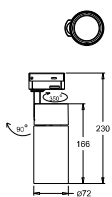

HLT-4044 (34W)

Body Colour Available : White / Black