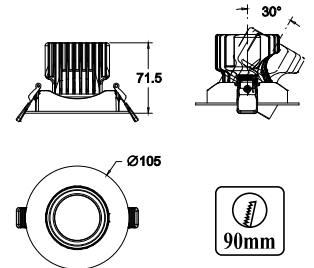

LED RECESSED DOWNLIGHT - COB'S

F13