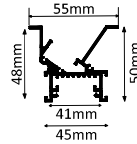

RECESSED WALL-WASHER PROFILE

SIZE : 55MM X 50MM
CUT-OUT : 45MM X 48MM(DEPTH)