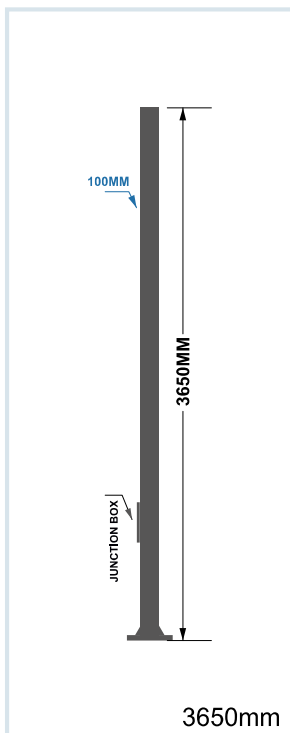

HLO-5047 (30W/45W)

Size : Ø75mm & Ø100mm

Pole Size Available : 2.5Mtr / 3Mtr / 4Mtr / 5Mtr / 6Mtr As on Request

2500mm

TYPES OF POLE  
Size : Ø75xH2500mm

3000mm

TYPES OF POLE  
Size : Ø75xH3000mm

3650mm