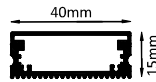

LED PROFILE LIGHT - SURFACE WITH DIFFUSER PROFILES

SIZE : 40MM X 15MM