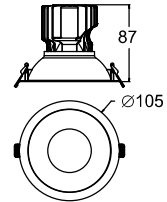

LED RECESSED DOWNLIGHT - COB'S

LH

F11

LH

LH

LH