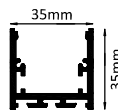

Elite Series

**ALL PROFILES AVAILABLE IN
WHITE & BLACK POWDER COATING**

LED PROFILE LIGHT - SURFACE WITH DIFFUSER PROFILES

SIZE : 22MM X 18MM

Aluminium Extrusion
5W/ft.
BRIDGELUX / EDISON
SMD LED 2835 (0.2W)
39 LED /ft
3000K/4000K/6500K
400Lumens/ft.
12V (Constant Voltage)
MAX LENGTH 8FT.

HLL-1214 (22MM)

SIZE : 25MM X 27MM

TUNABLE DIMMABLE

Intelligent remote control
dimmer toning

Aluminium Extrusion
5W/ft.
BRIDGELUX / EDISON
SMD LED 2835 (0.2W)
39 LED /ft
3000K/4000K/6500K
400Lumens/ft.
12V (constant Voltage)
MAX LENGTH 8FT.

HLL-1216 (25MM)

SIZE : 35MM X 35MM

TUNABLE DIMMABLE RGB+CCT TUNABLE (BLUE TOOTH)

Intelligent remote control
dimmer toning

Aluminium Extrusion
10W/ft.
BRIDGELUX / EDISON
SMD LED 2835 (0.2W)
78 LED /ft
3000K/4000K/6500K
RGB+CCT TUNABLE (BLUE TOOTH)
800Lumens/ft.
12V (constant Voltage)
MAX LENGTH 8FT.

HLL-1218 (35MM)