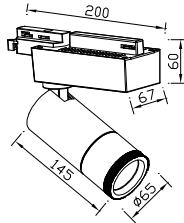

## LED TRACK LIGHT

HLT-4011 (12W)

HLT-4013 (12W)

ADJUSTABLE BEAM ANGLE : 12.5° to 45°

HLT-4016 (12W)

Body Colour Available : White / Black

**ADJUSTABLE BEAM ANGLE : 12.5° to 45°**

ADJUSTABLE BEAM ANGLE : 12.5° to 45°