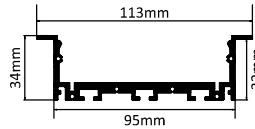

CONCEALED

SIZE : 113MM x 34MM
CUT-OUT : 95MM

Aluminium Extrusion
15W/ft
BRIDGELUX/OSRAM 1W
9LED 3030/ft
44 LED 2835 (0.2w)/ft
3000K/4000K/6500K
900Lumens/ft.
12V Constant Voltage/CC
MAX LENGTH 2FT / 4FT / 6FT / 8FT.