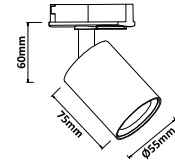

HLT-4008 (10W)

Body Colour Available : White / Black