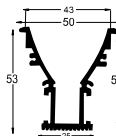

Elite Series

**ALL PROFILES AVAILABLE IN
WHITE & BLACK POWDER COATING**

LED PROFILE LIGHT - CONCEALED ANTIGLARE PROFILES

ANTI-GLARE RECESSED PROFILE

SIZE : 53MM X 47MM
CUT-OUT : 38MM X 45MM(DEPTH)

HLL-1354 (53MM)

TUNABLE DIMMABLE RGB+CCT TUNABLE (BLUE TOOTH)

Intelligent remote control dimmer toning

Aluminium Extrusion
10W/ft.
BRIDGELUX / EDISON
SMD LED 2835 (0.2W)
39 LED /ft
3000K/4000K/6500K
RGB+CCT TUNABLE (BLUE TOOTH)
800Lumens/ft.
12V (Constant Voltage)
MAX LENGTH 8FT.

DEEP ANTI-GLARE RECESSED PROFILE WITH SLIM RIM

SIZE : 50MM X 53MM
CUT-OUT : 43MM X 50MM(DEPTH)

HLL-1356 (50MM)

TUNABLE DIMMABLE

Intelligent remote control dimmer toning

Aluminium Extrusion
10W/ft.
BRIDGELUX / EDISON
SMD LED 2835 (0.2W)
39 LED /ft
3000K/4000K/6500K
800Lumens/ft.
12V (Constant Voltage)
MAX LENGTH 8FT.

LED PROFILE LIGHT - CONCEALED ANTIGLARE PROFILES

ANTI-GLARE RECESSED PROFILE CURVE

SIZE : 65MM X 60MM
CUT-OUT : 50MM X 58MM(DEPTH)

HLL-1358 (65MM)

TUNABLE DIMMABLE

Intelligent remote control dimmer toning

Aluminium Extrusion
10W/ft.
BRIDGELUX / EDISON
SMD LED 2835 (0.2W)
39 LED /ft
3000K/4000K/6500K
800Lumens/ft.
12V (Constant Voltage)
MAX LENGTH 8FT.