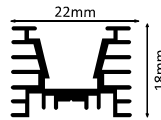

LED PROFILE LIGHT - SURFACE WITH DIFFUSER PROFILES

SIZE : 22MM X 18MM