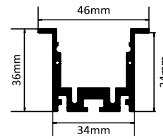

CONCEALED

SIZE : 46MM x 36MM
CUT-OUT : 34MMX34MM