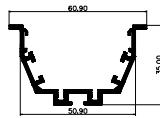

LED PROFILE LIGHT - CONCEALD WITH DIFFUSER PROFILES

SIZE : 60.90MM X 35MM
CUT-OUT : 50.90MM X 35MM(DEPTH)

HLL-1325 (60MM)