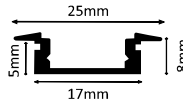

LED PROFILE LIGHT - CONCEALED CABINET WITH IR SENSOR

SIZE : 25MM X 8MM
CUT-OUT : 17MM X 5MM(DEPTH)

Aluminium Extrusion
5W/ft.
BRIDGELUX / EDISON
SMD LED 2835 (0.2W)
39 LED /ft
3000K/4000K/6500K
400Lumens/ft.
12V (Constant Voltage)
N BUILT SENSOR 60W(12V/24V)
MAX LENGTH 8FT.

HLL-1345 (25MM)