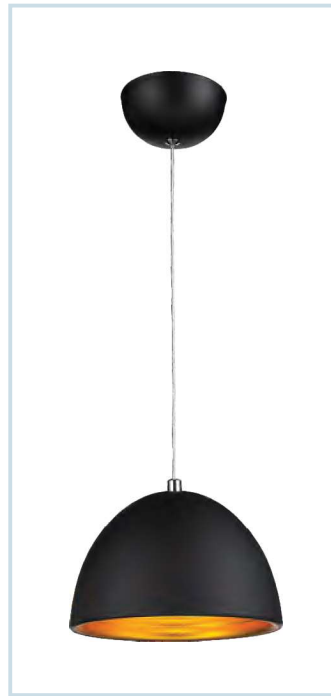

HLA-3735 (25W)  
Size : 1128x628mmx18mm

HLA-3736 (38W)  
Size : 1628x628mmx18mm

**LED ARCHITECTURAL WALL & HANGING LIGHTS**

HLA-3805 (18W)  
Size : 800x90xH1200mm

HLA-3804 (5W)  
Size : Ø180xH1200mm

HLA-3809  
E-14 lamp x 1nos.  
Housing Material :  
METAL & PC & ABS