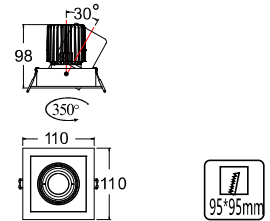

LH

HLR-2609 (2x15W)
Size : 205x110x98mm
Cut-Out : 190x95mm