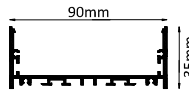

SIZE : 90MM X 35MM