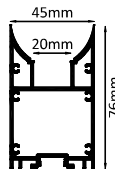

LED PROFILE LIGHT - SUSPENDED ANTI-GLARE PROFILES

SIZE : 45MM X 76MM