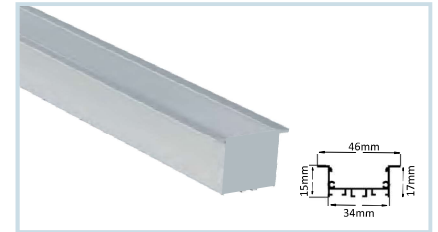

## EMPTY PROFILE - CONCEALED PROFILES

**HLL-1058 : CONCEALED BODY - FULL SET**  
STANDARD LENGTH : 2MTR  
SIZE : 30xD10mm / CUT-OUT : 23xD8mm

**HLL-1060 : CONCEALED BODY - FULL SET**  
STANDARD LENGTH : 2MTR  
SIZE : 36xD17mm / CUT-OUT : 26xD15mm