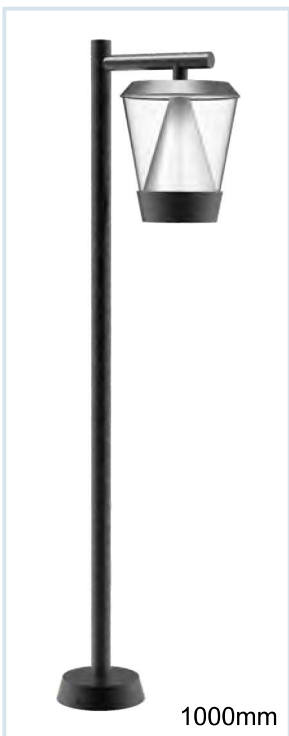

HLO-5009 (13W)  
Size : Ø175xH204mm

HLO-5010 (20W)  
Size : Ø300xH317mm

HLO-5011 (12W)  
Size : Ø175xH1000mm

HLO-5012 (12W)  
Size : Ø175x288xH1000mm

HLO-5013 (12W)  
Size : 178x69xH300mm

HLO-5014 (12W)  
Size : 178x69xH650mm