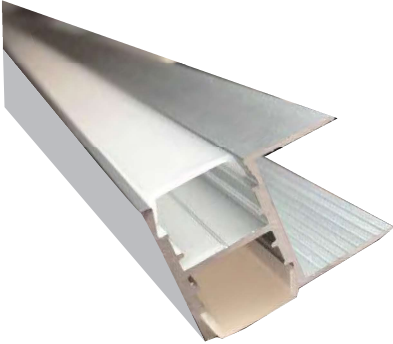

Elite Series

**ALL PROFILES AVAILABLE IN
WHITE & BLACK POWDER COATING**

LED PROFILE LIGHT - CABINET AND SELF PROFILE LIGHTS

SIZE : 30MM X 20MM