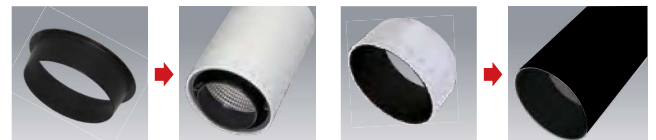

Model : T-24

LH

HLT-4032 (10W)

Body Colour Available : White / Black

Professional Glareproof Photomask Options

Model : T-02

Model : T-01

LH