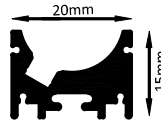

SIZE : 20MM X 15MM