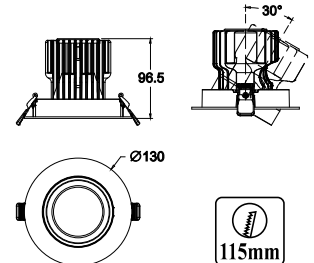

LED RECESSED DOWNLIGHT - COB'S

F23