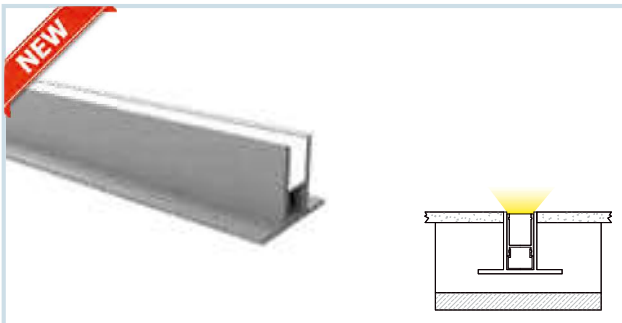

LED IP RATING PROFILE LINEAR SURFACE BURIAL LIGHT - (IP65)

HLO-7088 (5W to 40W/mtr)
Size : 29x60mm
Max Length: 8FT