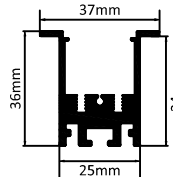

CONCEALED

SIZE : 37MM x 36MM
CUT-OUT : 25MM

Aluminium Extrusion
9W/ft.

BRIDGELUX/OSRAM 1W
5LED 3030/ft
39LED 2835 (0.2W)/ft
3000K/4000K/6500K
400Lumens/ft.

12V Constant Voltage (CC)
MAX LENGTH 2FT / 4FT / 6FT / 8FT.