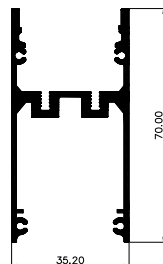

HANGING

SIZE : 35.20MM X 70MM

Aluminium Extrusion
10W/ft
BRIDGELUX/OSRAM 1W
5LED 3030/ft , LED 2835 39LED
3000K/4000K/6500K
RGB+CCT TUNABLE(ⓅBLUE TOOTH)
800Lumens/ft.
12V Constant Voltage/CC
IN-BUILT DRIVER
MAX LENGTH 2FT / 4FT / 6FT / 8FT.

HLL-1585 (35MM SUSPENDED)