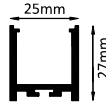

Elite Series

**ALL PROFILES AVAILABLE IN
WHITE & BLACK POWDER COATING**

LED PROFILE LIGHT - SURFACE WITH DIFFUSER PROFILES

SIZE : 22MM X 18MM

Aluminium Extrusion
5W/ft.
BRIDGELUX / EDISON
SMD LED 2835 (0.2W)
39 LED /ft
3000K/4000K/6500K
400Lumens/ft.
12V (Constant Voltage)
MAX LENGTH 8FT.

HLL-1214 (22MM)

SIZE : 25MM X 27MM

TUNABLE DIMMABLE

Intelligent remote control
dimmer toning

Aluminium Extrusion
5W/ft.
BRIDGELUX / EDISON
SMD LED 2835 (0.2W)
39 LED /ft
3000K/4000K/6500K
400Lumens/ft.
12V (constant Voltage)
MAX LENGTH 8FT.

HLL-1216 (25MM)

SIZE : 35MM X 35MM

TUNABLE DIMMABLE RGB+CCT TUNABLE (BLUE TOOTH)

Intelligent remote control
dimmer toning

Aluminium Extrusion
10W/ft.
BRIDGELUX / EDISON
SMD LED 2835 (0.2W)
78 LED /ft
3000K/4000K/6500K
RGB+CCT TUNABLE (BLUE TOOTH)
800Lumens/ft.
12V (constant Voltage)
MAX LENGTH 8FT.

HLL-1218 (35MM)