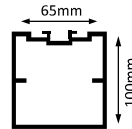

SIZE : 65MM X 100MM

HLL-1732 (65MM SUSPENDED)