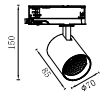

LED TRACK LIGHT - TOP CHOKE

HLT-4082 (20W / 25W)

Body Colour Available : White / Black