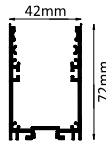

Available in 1 WAY   Available in 2 WAY

SIZE : 42MM X 72MM