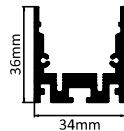

SIZE : 34MM X 36MM