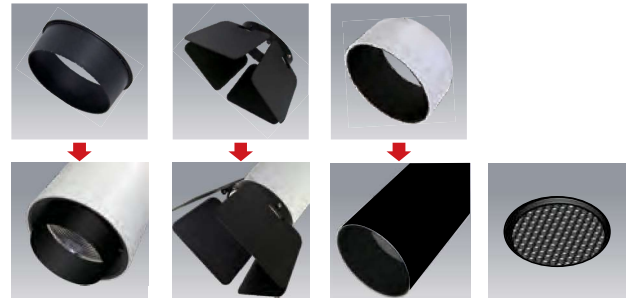

Model : T-14

LH

HLT-4025 (33W)

Body Colour Available : White / Black

Professional Glareproof Photomask Options

Model : T-22

Model : T-23

Model : T-21