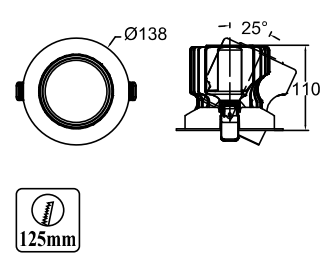

LED RECESSED DOWNLIGHT - COB'S

F33