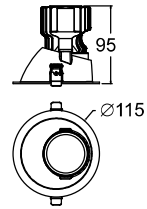

LED RECESSED DOWNLIGHT - COB'S

F12