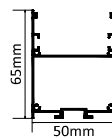

LED PROFILE LIGHT - SUSPENDED LOWER ANTI-GLARE PROFILES

SIZE : 50MM X 65MM