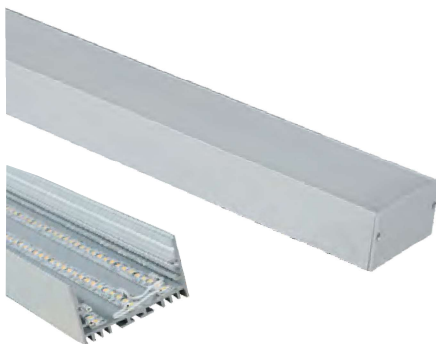

SIZE : 50MM X 35MM

Aluminium Extrusion
10W/ft.
BRIDGELUX / EDISON
SMD LED 2835 (0.2W)
78 LED /ft
3000K/4000K/6500K
RGB+CCT TUNABLE (BLUE TOOTH)
800Lumens/ft.
12V (constant Voltage)
MAX LENGTH 8FT.

HLL-1222 (50MM)