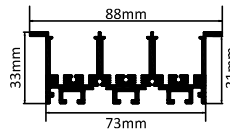

### CONCEALED

SIZE : 88MM x 33MM  
CUT-OUT : 73MM

**TUNABLE DIMMABLE**

Intelligent remote control  
dimmer toning

Aluminium Extrusion  
12W/ft.  
BRIDGELUX/OSRAM 1W  
15LED 3030/ft  
78LED 2835 (0.2W)/ft  
3000K/4000K/6500K  
700Lumens/ft.  
12V Constant Voltage/CC  
MAX LENGTH 2FT / 4FT / 6FT / 8FT.