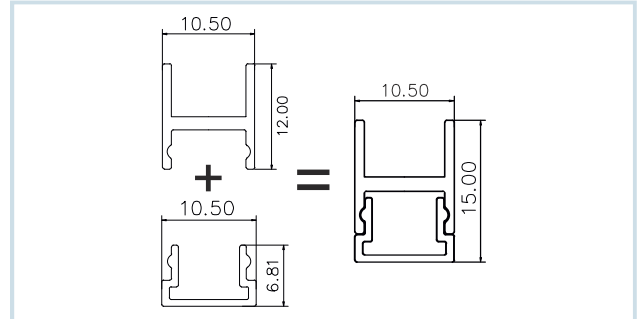

HLO-6958 (5W to 20W/mtr)
Size : 15x25.62mm
Max Length: 8FT