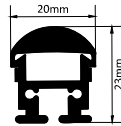

LED PROFILE LIGHT - SURFACE WITH FROSTED LENS PROFILES

SIZE : 20MM X 23MM

Symmetric 30° Lens
Surface Profile Light