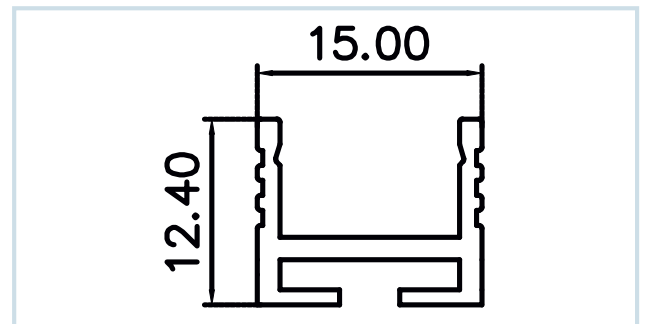

Size : 10x6mm

Max Length: 8FT

HLO-6952 (5W to 20W/mtr)