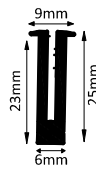

**HLL-1306 (5MM GROOVE LIGHT)**

SIZE : 9MM X 25MM  
CUT-OUT : 6MM X 23MM

Aluminium Extrusion  
3W/ft.  
EVERLITE  
SMD LED 3014(0.2W)  
56 LED /ft  
3000K/4000K/6500K  
120Lumens/ft.  
24V (Constant Voltage)  
MAX LENGTH 8FT.