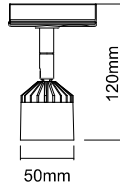

HLT-4006 (10W)

Body Colour Available : White / Black