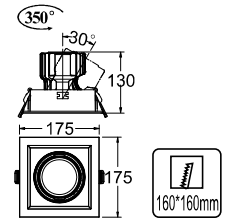

LED RECESSED DOWNLIGHT - COB'S

F28