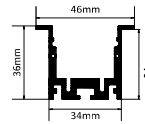

CONCEALED

SIZE : 46MM x 36MM
CUT-OUT : 34MMx34MM