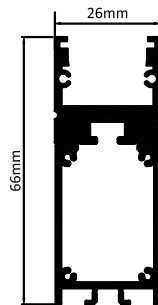

HANGING

SIZE : 26MM X 66MM

Aluminium Extrusion
9W/ft.
BRIDGELUX / OSRAM 1W 6LED
LED3030 LED 2835 39LED/FT
3000K/4000K/6500K
700Lumens/ft.
CONSTANT CURRENT
IN-BUILT DRIVER
NEAR MAX LENGTH 2FT / 4FT / 6FT / 8FT.

HLL-1467 (26MM SUSPENDED)