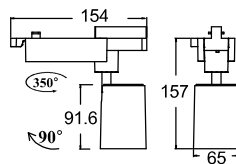

LED TRACK LIGHT

LH

Body Colour Available : White / Black

Professional Glareproof Photomask Options

LH

Body Colour Available : White / Black

Professional Glareproof Photomask Options

LH

Body Colour Available : White / Black

Professional Glareproof Photomask Options

LH

Body Colour Available : White / Black