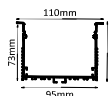

SIZE : 110MM X 75MM  
CUT-OUT : 95MM X 73MM(DEPTH)

HLL-1328(110MM)

Aluminium Extrusion  
15W/ft.  
BRIDGELUX / EDISON  
SMD LED 2835 (0.2W)  
88 LED /ft  
3000K/4000K/6500K  
RGB+CCT TUNABLE (BLUE TOOTH)  
1200Lumens/ft.  
Constant Current (40V)  
MAX LENGTH 2FT/4FT/6FT/8FT.