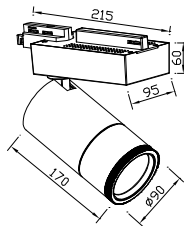

HLT-4023 (15W)

Body Colour Available : White / Black