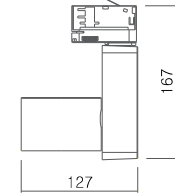

LED TRACK LIGHT

Body Colour Available : White / Black

Body Colour Available : White / Black

Body Colour Available : White / Black

Body Colour Available : White / Black

Professional Glareproof Photomask Options

T-41
(COVER WITH HONEYCOMB)   T-42

Professional Glareproof Photomask Options

T-51
(COVER WITH HONEYCOMB)   T-52

TRACK PATTI - 2 WIRE SINGLE PHASE (Suitable for EB-9407)

Body Colour Available : White / Black

Body Colour Available : White / Black

Body Colour Available : White / Black

Body Colour Available : White / Black

Body Colour Available : White / Black