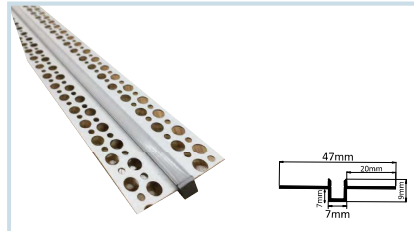

HLL-1124 : CONCEALED BODY - FULL SET
STANDARD LENGTH : 2MTR
SIZE : 47xD9mm / CUT-OUT : 7xD7mm