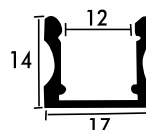

SIZE : 17 MM X 14 MM

Aluminium Extrusion
5W/ft.
BRIDGELUX / EDISON
SMD LED 2835 (0.2W)
88 LED /ft
3000K/4000K/6500K
400 Lumens/ft.
40V (Constant Voltage)
MAX LENGTH 8FT.

HLL-1298(17MM)