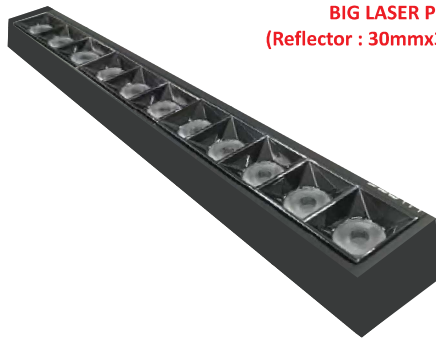

HLL-1558 (46MM CONCEALED)

BIG LASER PROFILE
(Reflector : 30mmx30mm)

SURFACE

SIZE : 34MM X 36MM

Aluminium Extrusion
10W/ft
BRIDGELUX/OSRAM 1W
10LED 3030 (0.2)/ft
3000K/4000K/6500K
RGB+CCT TUNABLE(ⓈBLUE TOOTH)
600Lumens/ft.
40W Constant Current
MAX LENGTH 2FT / 4FT / 6FT / 8FT.