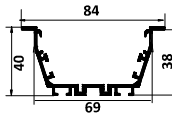

LED PROFILE LIGHT - CONCEALD WITH DIFFUSER PROFILES

SIZE : 84MM X 40MM
CUT-OUT : 69MM X 38MM(DEPTH)

HLL-1326 (84MM)