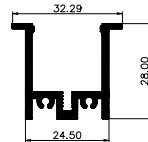

Elite Series

**ALL PROFILES AVAILABLE IN
WHITE & BLACK POWDER COATING**

LED PROFILE LIGHT - CONCEALED / SURFACE / SUSPENDED PROFILES

CONCEALED

SIZE : 32.29MM x 28MM
CUT-OUT : 24.50MM

TUNABLE DIMMABLE

Intelligent remote control
dimmer toning
Aluminium Extrusion
10W/ft.
BRIDGELUX/OSRAM 1W
18LED 3030/ft
3000K/4000K/6500K
800Lumens/ft.
40V Constant Current
MAX LENGTH 2FT / 4FT / 6FT / 8FT
40V.500mA(2ft).

Without Driver

HLL-1524 (32MM CONCEALED)

SURFACE

SIZE : 24.50MM X 35MM

TUNABLE DIMMABLE

Intelligent remote control
dimmer toning
Aluminium Extrusion
10W/ft.
BRIDGELUX/OSRAM 1W
18LED 3030/ft
3000K/4000K/6500K
800Lumens/ft.
40V Constant Current
MAX LENGTH 2FT / 4FT / 6FT / 8FT.
40V.500mA(2ft).

Without Driver

HLL-1525 (24MM SURFACE)

HANGING

SIZE : 24.50MM X 35MM

TUNABLE DIMMABLE

Intelligent remote control
dimmer toning
Aluminium Extrusion
10W/ft.
BRIDGELUX/OSRAM 1W
18LED 3030/ft
3000K/4000K/6500K
800Lumens/ft.
Constant Voltage/CC
MAX LENGTH 2FT / 4FT / 6FT / 8FT.
40V.500mA(2ft).

Without Driver