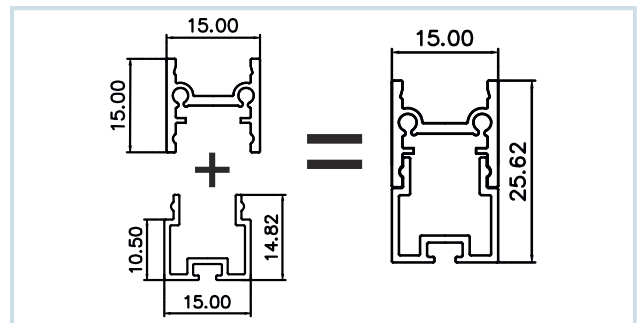

HLO-6960 (5W to 20W/mtr)
Size : 15x30.62mm
Max Length: 8FT