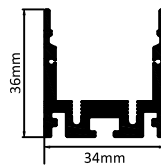

SURFACE

SIZE : 34MM X 36MM

Aluminium Extrusion
10W/ft
BRIDGELUX/OSRAM 1W
5LED 3030/ft
39 LED 2835 (0.2w)/ft
3000K/4000K/6500K
RGB+CCT TUNABLE(ⓈBLUE TOOTH)
600Lumens/ft.
12V Constant Voltage
MAX LENGTH 2FT / 4FT / 6FT / 8FT.