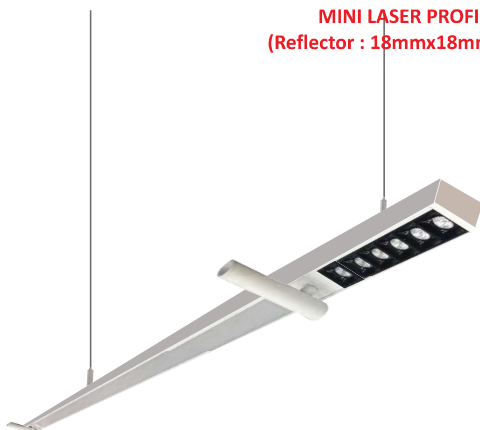

HLL-1466 (26MM SURFACE)

MINI LASER PROFILE
(Reflector : 18mmx18mm)

HANGING

Aluminium Extrusion
9W/ft.
BRIDGELUX / OSRAM 1W 6LED
LED3030 LED 2835 39LED/FT
3000K/4000K/6500K
700Lumens/ft.
CONSTANT CURRENT
IN-BUILT DRIVER
NEAR MAX LENGTH 2FT / 4FT / 6FT / 8FT.

HLL-1467 (26MM SUSPENDED)