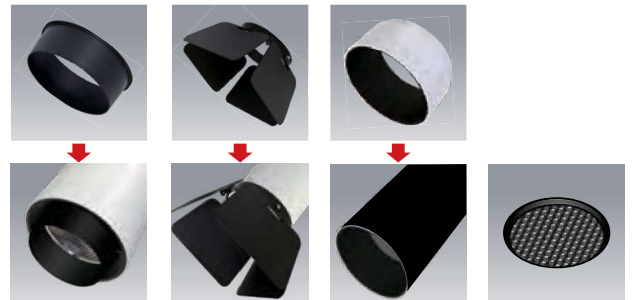

Professional Glareproof Photomask Options

Model : T-22

Model : T-23

Model : T-21

Model : T-24