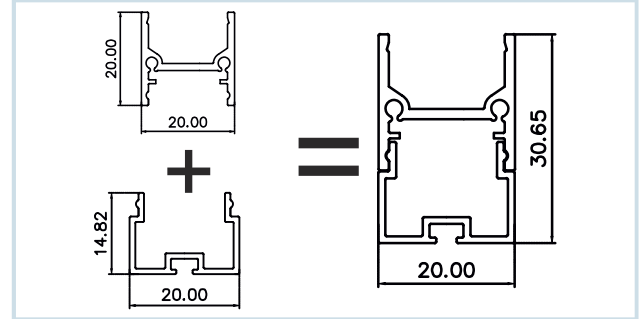

HLO-6964 (10W to 30W/mtr)

Size : 25x35.58mm

Max Length: 8FT