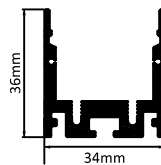

SURFACE

SIZE : 34MM X 36MM

Aluminium Extrusion
10W/ft
BRIDGELUX/OSRAM 1W
10LED 3030 (0.2)/ft
3000K/4000K/6500K
RGB+CCT TUNABLE(ⓈBLUE TOOTH)
600Lumens/ft.
40W Constant Current
MAX LENGTH 2FT / 4FT / 6FT / 8FT.