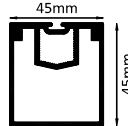

LED PROFILE LIGHT - 3SIDE ACRYLIC SUSPENDED PROFILES

SIZE : 45MM X 45MM

Aluminium Extrusion
10W/ft.
BRIDGELUX / EDISON 2835 LED,
156LED (0.2W)/ft.
3000K/4000K/6500K
1000Lumens/ft.
(Constant Current)
MAX LENGTH 8FT.

HLL-1738 (45MM SUSPENDED)