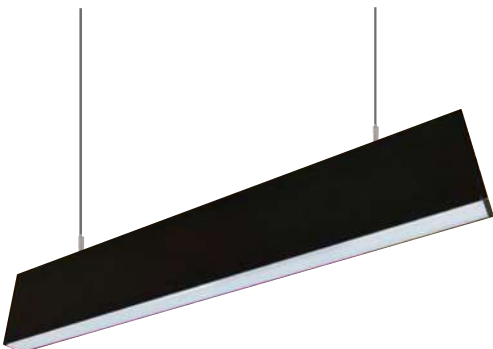

**HLL-1686 (25MM )**

SIZE : 17MM X 55MM

Aluminium Extrusion  
5W/ft.  
BRIDGELUX / EDISON LED,2535  
25LED (0.2W)/ft.  
3000K/4000K/6500K  
400Lumens/ft.  
96V,110mA (2FT.)  
12V (Constant Voltage)  
MAX LENGTH 2FT / 4FT / 6FT / 8FT.