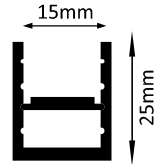

LED PROFILE LIGHT - SUSPENDED PROFILES

SIZE : 15MM x 25MM

5W/FT.
BRIDGELUX /EDISON 2835 LED
25LED (0.2W)/ft
3000K/4000K/6500K
96V, 110mA (2FT)
600Lumens/ft.
40V(Constant Current)
MAX LENGTH 2FT/4FT/6FT/8FT

HLL-1682(15MM)