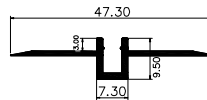

SIZE : 47.30MM X 9.50MM
CUT-OUT : 7.30MM X 9.50MM

Aluminium Extrusion
3W/ft.
BRIDGELUX
SMD LED 2835 (0.2W)
36 LED /ft
3000K/4000K/6500K
150Lumens/ft.
12V(Constant Voltage)
MAX LENGTH 8FT.

HLL-1180 (47MM)