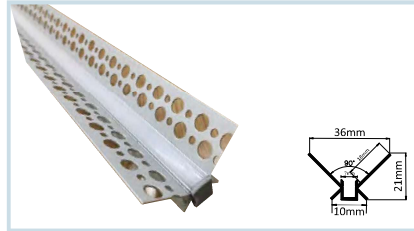

## EMPTY PROFILE - CONCEALED ANTIGLARE PROFILES

**HLL-1122 : CONCEALED BODY - FULL SET**  
 STANDARD LENGTH : 3MTR  
 SIZE : 32xD13mm / CUT-OUT : 10xD11mm

**HLL-1124 : CONCEALED BODY - FULL SET**  
 STANDARD LENGTH : 2MTR  
 SIZE : 47xD9mm / CUT-OUT : 7xD7mm

**HLL-1126 : CONCEALED BODY - FULL SET**  
 STANDARD LENGTH : 2MTR  
 SIZE : 73xD16mm / CUT-OUT : 31xD14mm

**HLL-1128 : CONCEALED BODY - FULL SET**  
 STANDARD LENGTH : 2MTR  
 SIZE : 95xD32mm / CUT-OUT : 35xD30mm