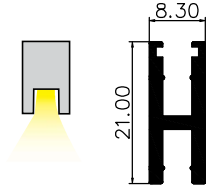

1WAY

SIZE : 8.30MM X 21MM

Aluminium Extrusion
3W/ft.
BRIDGELUX
SMD LED 2835 (0.2W)
36 LED /ft
3000K/4000K/6500K
150Lumens/ft.
12V(Constant Voltage)
MAX LENGTH 8FT.

HLL-1188 (8MM)