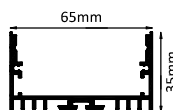

SIZE : 65MM X 35MM