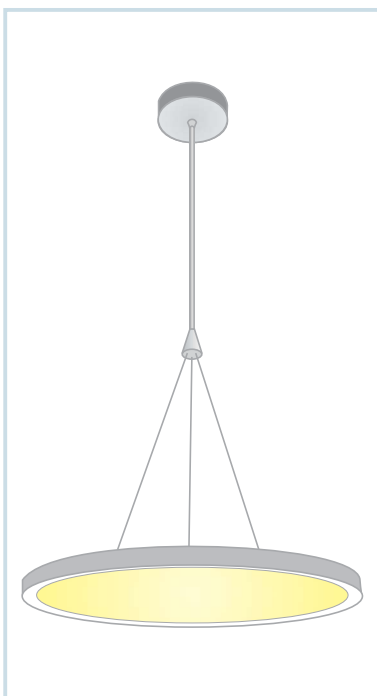

HLA-3872 (24W)
Size : Ø300mm