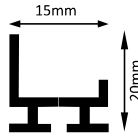

SIZE : 20MM X 15MM