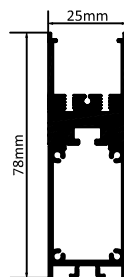

HANGING

SIZE : 25MM X 78MM

Aluminium Extrusion
9W/ft.

BRIDGELUX/OSRAM 1W
5LED 3030/ft
LED2835 39LED/FT. (0.2W)/ft
3000K/4000K/6500K
400Lumens/ft.

12V Constant Voltage (CC)
MAX LENGTH 2FT / 4FT / 6FT / 8FT.

HLL-1500 (25MM SUSPENDED)