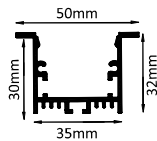

SIZE : 50MM X 32MM
CUT-OUT : 35MM X 30MM(DEPTH)