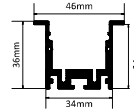

CONCEALED

SIZE : 46MM x 36MM
CUT-OUT : 34MMX34MM