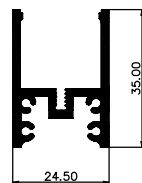

Elite Series

**ALL PROFILES AVAILABLE IN
WHITE & BLACK POWDER COATING**

LED PROFILE LIGHT - CONCEALED / SURFACE / SUSPENDED PROFILES

CONCEALED

SIZE : 32.29MM x 28MM
CUT-OUT : 24.50MM

TUNABLE DIMMABLE

Intelligent remote control
dimmer toning
Aluminium Extrusion
10W/ft.
BRIDGELUX/OSRAM 1W
18LED 3030/ft
3000K/4000K/6500K
800Lumens/ft.
40V Constant Current
MAX LENGTH 2FT / 4FT / 6FT / 8FT
40V.500mA(2ft).

Without Driver

HLL-1524 (32MM CONCEALED)

SURFACE

SIZE : 24.50MM X 35MM

TUNABLE DIMMABLE

Intelligent remote control
dimmer toning
Aluminium Extrusion
10W/ft.
BRIDGELUX/OSRAM 1W
18LED 3030/ft
3000K/4000K/6500K
800Lumens/ft.
40V Constant Current
MAX LENGTH 2FT / 4FT / 6FT / 8FT.
40V.500mA(2ft).

Without Driver

HLL-1525 (24MM SURFACE)

HANGING

SIZE : 24.50MM X 35MM

TUNABLE DIMMABLE

Intelligent remote control
dimmer toning
Aluminium Extrusion
10W/ft.
BRIDGELUX/OSRAM 1W
18LED 3030/ft
3000K/4000K/6500K
800Lumens/ft.
Constant Voltage/CC
MAX LENGTH 2FT / 4FT / 6FT / 8FT.
40V.500mA(2ft).

Without Driver