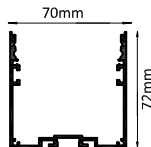

Available in 1 WAY   Available in 2 WAY

SIZE : 70MM X 72MM