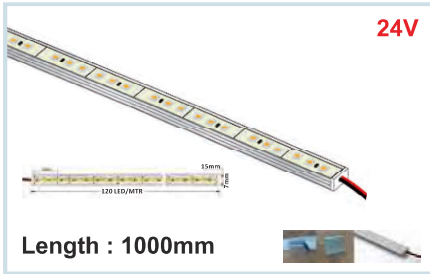

LED RIGID STRIP LIGHT (IP65)

HLO-7020 (9.6W/Mtr)
Size : 15x7mm x L1004mm