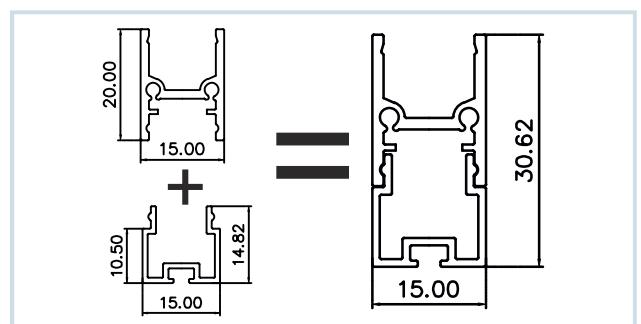

LED IP RATING PROFILE LIGHT - (IP65) (Without Driver)