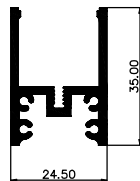

### HANGING

SIZE : 24.50MM X 35MM

TUNABLE DIMMABLE

Intelligent remote control  
dimmer toning  
Aluminium Extrusion  
10W/ft.  
BRIDGELUX/OSRAM 1W  
18LED 3030/ft  
3000K/4000K/6500K  
800Lumens/ft.  
Constant Voltage/CC  
MAX LENGTH 2FT / 4FT / 6FT / 8FT.  
40V.500mA(2ft).