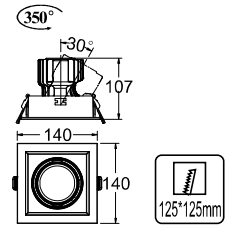

LED RECESSED DOWNLIGHT - COB'S

F18