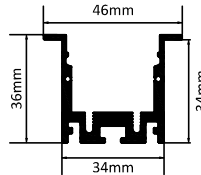

CONCEALED

SIZE : 46MM x 36MM
CUT-OUT : 34MM

Aluminium Extrusion
10W/ft
BRIDGELUX/OSRAM 1W
10LED 3030 (0.2)/ft
3000K/4000K/6500K
RGB+CCT TUNABLE(ⓈBLUE TOOTH)
600Lumens/ft.
40W Constant Current
MAX LENGTH 2FT / 4FT / 6FT / 8FT.