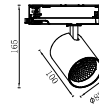

HLT-4083 (30W / 35W)

Body Colour Available : White / Black