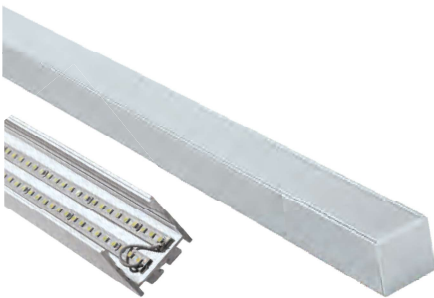

SIZE : 35MM X 35MM

TUNABLE DIMMABLE RGB+CCT TUNABLE (BLUE TOOTH)

Intelligent remote control
dimmer toning

Aluminium Extrusion
10W/ft.
BRIDGELUX / EDISON
SMD LED 2835 (0.2W)
78 LED /ft
3000K/4000K/6500K
RGB+CCT TUNABLE (BLUE TOOTH)
800Lumens/ft.
12V (constant Voltage)
MAX LENGTH 8FT.

HLL-1218 (35MM)