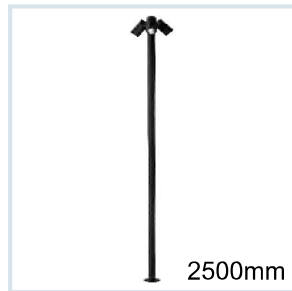

HLO-5155 (3x12W)  
Size : Ø269xH2500mm

HLO-5156 (12W)  
Size : Ø120x152xH2000mm

HLO-5157 (10W)  
Size : Ø165x198xH225mm

HLO-5158 (10W)  
Size : Ø165xH346mm

HLO-5159 (10W)  
Size : Ø165x218xH985mm

HLO-5161 (13W)  
Size : 166x166xH300mm