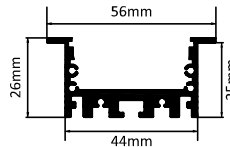

### CONCEALED

SIZE : 56MM x 26MM  
CUT-OUT : 44MM

**TUNABLE DIMMABLE**

Intelligent remote control  
dimmer toning

Aluminium Extrusion  
10W/ft.  
BRIDGELUX/OSRAM 1W  
12LED 3030/ft  
36LED 2835 (0.2W)/ft  
3000K/4000K/6500K  
600Lumens/ft.  
12VConstant Voltage /CC  
MAX LENGTH 2FT / 4FT / 6FT / 8FT.