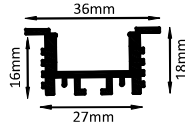

SIZE : 36MM X 18MM
CUT-OUT : 27MM X 16MM(DEPTH)