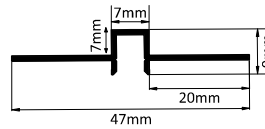

SIZE : 47MM X 9MM
CUT-OUT : 7MM X 7MM(DEPTH)

Aluminium Extrusion
3W/ft.
BRIDGELUX / EDISON
SMD LED 2835 (0.2W)
39 LED /ft
3000K/4000K/6500K
240 Lumens/ft.
12V (Constant Voltage)
MAX LENGTH 8FT.

HLL-1384 (47MM)