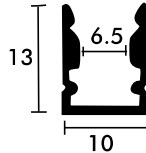

LED PROFILE LIGHT - SURFACE WITH FROSTED LENSE PROFILE LIGHT

SIZE : 13MM X 10MM

Aluminium Extrusion
5W/ft.
BRIDGELUX / EDISON
SMD LED 2835 (0.2W)
88 LED /ft
3000K/4000K/6500K
400 Lumens/ft.
40V (Constant Voltage)
MAX LENGTH 8FT.

HLL-1294 (9.55MM)