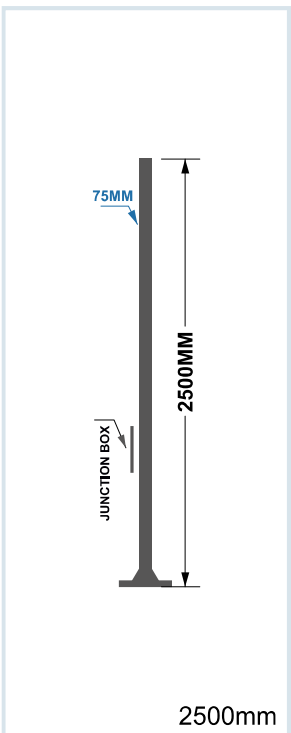

2500mm

TYPES OF POLE
Size : Ø75xH2500mm