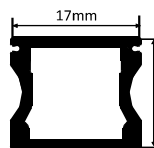

Elite Series

**ALL PROFILES AVAILABLE IN
WHITE & BLACK POWDER COATING**

LED PROFILE LIGHT - SURFACE WITH DIFFUSER PROFILES

SIZE : 15MM X 9MM

TUNABLE DIMMABLE

Intelligent remote control
dimmer toning

Aluminium Extrusion
4W/ft.
BRIDGELUX / EDISON
SMD LED 2835 (0.2W)
72 LED /ft
3000K/4000K/6500K
240Lumens/ft.
12V (constant Voltage)
MAX LENGTH 8FT.

HLL-1208 (15MM)

Thikness 1.2mm

SIZE : 17MM X 8MM

TUNABLE DIMMABLE RGB+ CCT TUNABLE (0 BLUE TOOTH)

Intelligent remote control
dimmer toning

Aluminium Extrusion
5W/ft.
BRIDGELUX / EDISON
SMD LED 2835 (0.2W)
39 LED /ft
3000K/4000K/6500K
RGB+CCT TUNABLE(0 BLUE TOOTH)
400Lumens/ft.
12V (constant Voltage)
MAX LENGTH 8FT.

HLL-1210 (17MM)

SIZE : 17MM X 14MM

TUNABLE DIMMABLE RGB+ CCT TUNABLE (0 BLUE TOOTH)

Intelligent remote control
dimmer toning

Aluminium Extrusion
5W/ft.
BRIDGELUX / EDISON
SMD LED 2835 (0.2W)
39 LED /ft
3000K/4000K/6500K
RGB+CCT TUNABLE(0 BLUE TOOTH)
400Lumens/ft.
12V (constant Voltage)
MAX LENGTH 8FT.

HLL-1212 (17MM)