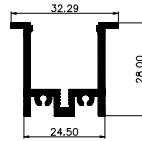

CONCEALED

SIZE : 32.29MM x 28MM
CUT-OUT : 24.50MM

TUNABLE DIMMABLE