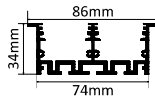

HLL-1664(86MM TRIMLESS)

**WALL WASHER WITH UGR 16 LOUVER**

SIZE : 86MM x 34MM  
Cut-Out : 74mm

Aluminium Extrusion  
20W/FT.( LENGTH 305mm)  
BRIDGELUX 3030 10LED 1W  
3000K/4000K/6500K  
600Lumens/ft.  
12V(Constant Voltage) for  
honey com 40V CC for  
wall washer