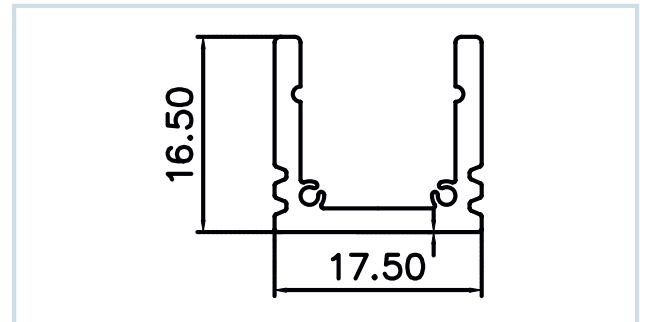

Body colour : White, Black & Gray

HLO-6950 (5W to 20W/mtr)

Size : 10x6mm

Max Length: 8FT

HLO-6952 (5W to 20W/mtr)

Size : 15x12.40mm

Max Length: 8FT

HLO-6954 (5W to 20W/mtr)