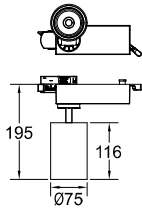

LED TRACK LIGHT

Body Colour Available : White / Black

Professional Glareproof Photomask Options

Body Colour Available : White / Black

Professional Glareproof Photomask Options

Body Colour Available : White / Black

Body Colour Available : White / Black

Body Colour Available : White / Black