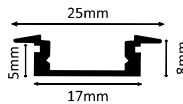

LED PROFILE LIGHT - CONCEALED CABINET WITH MOTION SENSOR

SIZE : 25MM X 8MM
CUT-OUT : 17MM X 5MM(DEPTH)

Aluminium Extrusion
5W/ft.
BRIDGELUX / EDISON
SMD LED 2835 (0.2W)
39 LED /ft
3000K/4000K/6500K
400Lumens/ft.
12V(Constant Voltage)
IN BUILT SENSOR 96W(12V/24V)
MAX LENGTH 8FT.

HLL-1348 (25MM)