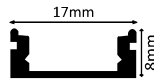

Elite Series

**ALL PROFILES AVAILABLE IN
WHITE & BLACK POWDER COATING**

LED PROFILE LIGHT - SURFACE WITH DIFFUSER PROFILES

SIZE : 15MM X 9MM

TUNABLE DIMMABLE

Intelligent remote control
dimmer toning

Aluminium Extrusion
4W/ft.
BRIDGELUX / EDISON
SMD LED 2835 (0.2W)
72 LED /ft
3000K/4000K/6500K
240Lumens/ft.
12V (constant Voltage)
MAX LENGTH 8FT.

HLL-1208 (15MM)

Thikness 1.2mm

SIZE : 17MM X 8MM

TUNABLE DIMMABLE RGB+ CCT TUNABLE (0 BLUE TOOTH)

Intelligent remote control
dimmer toning

Aluminium Extrusion
5W/ft.
BRIDGELUX / EDISON
SMD LED 2835 (0.2W)
39 LED /ft
3000K/4000K/6500K
RGB+CCT TUNABLE(0 BLUE TOOTH)
400Lumens/ft.
12V (constant Voltage)
MAX LENGTH 8FT.

HLL-1210 (17MM)

SIZE : 17MM X 14MM

TUNABLE DIMMABLE RGB+ CCT TUNABLE (0 BLUE TOOTH)

Intelligent remote control
dimmer toning

Aluminium Extrusion
5W/ft.
BRIDGELUX / EDISON
SMD LED 2835 (0.2W)
39 LED /ft
3000K/4000K/6500K
RGB+CCT TUNABLE(0 BLUE TOOTH)
400Lumens/ft.
12V (constant Voltage)
MAX LENGTH 8FT.

HLL-1212 (17MM)