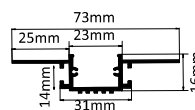

SIZE : 73MM X 16MM
CUT-OUT : 31MM X 14MM(DEPTH)