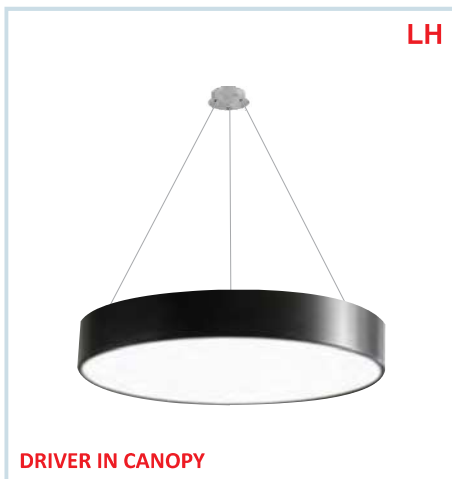

HLL-1832 (20W)  
Size : Ø450xW30xH27mm

HLL-1834 (40W)  
Size : Ø600xW30xH27mm

HLL-1836 (20W)  
Size : Ø450xW60xH45mm

HLL-1840 (40W)  
Size : Ø600xW60xH45mm

HLL-1842 (20W)  
Size : Ø450xW60xH75mm

HLL-1844 (40W)  
Size : Ø600xW60xH75mm