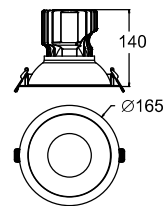

LED RECESSED DOWNLIGHT - COB'S

LH

LH

LH

F31

LH