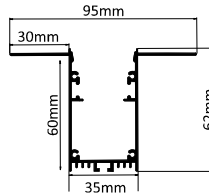

SIZE : 95MM X 62MM  
CUT-OUT : 35MM X 60MM(DEPTH)

**HLL-1390 (95MM)**

Intelligent remote control  
dimmer toning

Aluminium Extrusion  
10W/ft.  
BRIDGELUX / EDISON  
SMD LED 2835 (0.2W)  
55 LED /ft  
3000K/4000K/6500K  
800Lumens/ft.  
12V (Constant Voltage)  
**Driver in built**  
MAX LENGTH 2FT/4FT/6FT/8FT.