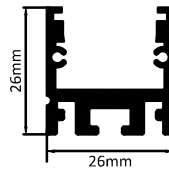

SURFACE

SIZE : 26MM X 26MM