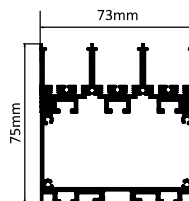

HANGING

SIZE : 73MM X 75MM

TUNABLE DIMMABLE

Intelligent remote control
dimmer toning

Aluminium Extrusion
12W/ft.
BRIDGELUX/OSRAM 1W
15LED 3030/ft
78LED 2835 (0.2W)/ft
3000K/4000K/6500K
700Lumens/ft.
12V Constant Voltage/CC
IN-BUILT DRIVER
MAX LENGTH 2FT / 4FT / 6FT / 8FT.

HLL-1510 (73MM SUSPENDED)