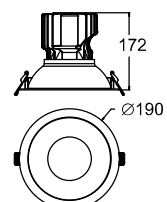

LED RECESSED DOWNLIGHT - COB'S

LH

LH

LH

LH