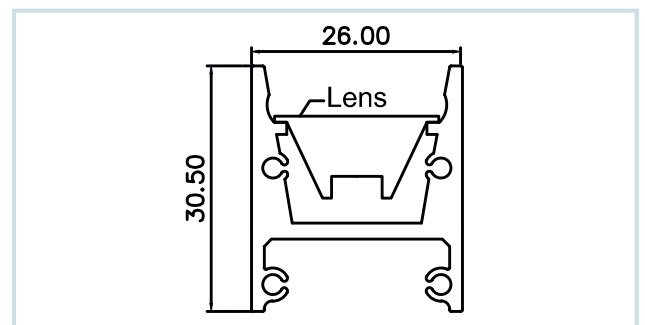

LED IP RATING PROFILE WITH SINGLE LENS - (IP65)

Degree: 10 to 60°

HLO-6974 (5W to 20W/mtr)
Size : 17.50x16.50mm
Max Length: 8FT

LED IP RATING PROFILE WITH LINEAR LENS - (IP65)

Degree: 15 to 30°
lens size: 200mm

HLO-6976 (5W to 20W/mtr)
Size : 17.50X16.50mm
Max Length: 8FT

Degree: 30 to 60°
lens size: 500mm

HLO-6978 (10W to 20W/mtr)
Size : 26x30.50mm
Max Length: 8FT