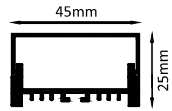

SIZE : 45MM X 25MM

HLL-1272 (45MM)

Intelligent remote control  
dimmer toning

Aluminium Extrusion  
10W/ft.  
BRIDGELUX / EDISON  
SMD LED 2835 (0.2W)  
78 LED /ft  
3000K/4000K/6500K  
RGB+CCT TUNABLE (BLUE TOOTH)  
800Lumens/ft.  
12V (Constant Voltage)  
MAX LENGTH 8FT.