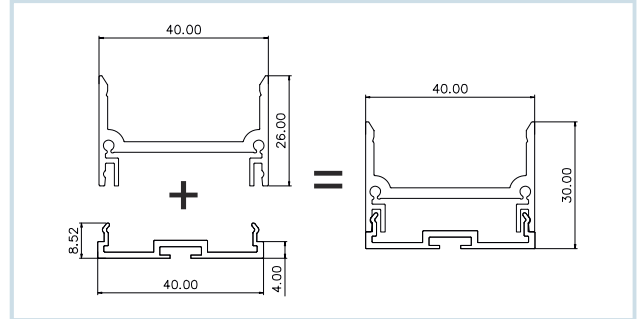

LED IP RATING PROFILE LIGHT - (IP65) (Without Driver)

HLO-6968 (15W to 30W/mtr)

Size : 40mmx30mm

Max Length: 8FT