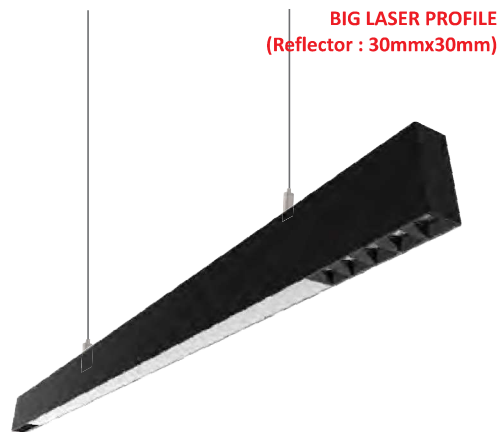

BIG LASER PROFILE
(Reflector : 30mmx30mm)

HANGING

SIZE : 34MM X 76MM

Aluminium Extrusion
9W/ft
BRIDGELUX/OSRAM 1W
5LED 3030/ft
39LED 2835 (0.2W)/ft
3000K/4000K/6500K
RGB+CCT TUNABLE(ⓇBLUE TOOTH)
400Lumens/ft.
12V Constant Voltage/CC
MAX LENGTH / 8FT.

HLL-1530 (34MM SUSPENDED)