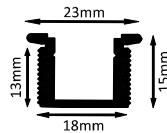

LED PROFILE LIGHT - CONCEALED WITH DIFFUSER PROFILES

SIZE : 23MM X 15MM
CUT-OUT : 18MM X 13MM(DEPTH)

HLL-1312 (23MM)