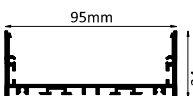

**HLL-1705 (70MM SUSPENDED)**

SIZE : 95MM X 34MM

**15W/ft.**  
BRIDGELUX / EDISON 2835 LED,  
88LED (0.2W)/ft.  
3000K/4000K/6500K  
1800Lumens/ft.  
RGB+CCT TUNABLE(ⓅBLUE TOOTH)  
CONSTANT CURRENT  
MAX LENGTH 2FT / 4FT / 6FT / 8FT.