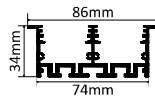

**LED PROFILE LIGHT - CONCEALED ONE WAY & TWO WAY PROFILES
(WALL WASHER REFLECTOR UGR LESS THAN 19)**