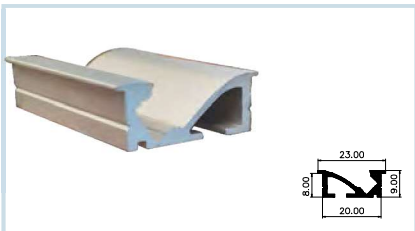

EMPTY PROFILE - CONCEALED GROUND FLOORING WALK OVER PROFILES

HLL-1076 : CONCELED BODY FULL SET
STANDARD LENGTH : 8FT MIN LENGTH
SIZE : 23xD90mm / CUT-OUT : 20xD8mm