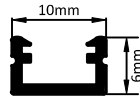

Elite Series

**ALL PROFILES AVAILABLE IN
WHITE & BLACK POWDER COATING**

LED PROFILE LIGHT - SURFACE WITH DIFFUSER PROFILES

SIZE : 7MM X 10MM

Aluminium Extrusion
3W/ft.
BRIDGELUX / EDISON
SMD LED 2835 (0.2W)
39 LED /ft
3000K/4000K/6500K
400Lumens/ft.
12V(Constant Voltage)
MAX LENGTH 8FT.

HLL-1202 (7MM)

SIZE : 10MM X 6MM

TUNABLE DIMMABLE

Intelligent remote control
dimmer toning

Aluminium Extrusion
3W/ft.
BRIDGELUX / EDISON
SMD LED 2835 (0.2W)
39 LED /ft
3000K/4000K/6500K
240Lumens/ft.
12V (Constant Voltage)
MAX LENGTH 8FT.

HLL-1204 (10MM)

SIZE : 12MM X 15MM

TUNABLE DIMMABLE

Intelligent remote control
dimmer toning

Aluminium Extrusion
5W/ft.
BRIDGELUX / EDISON
SMD LED 2835 (0.2W)
39 LED /ft
3000K/4000K/6500K
640Lumens/ft.
12V (Constant Voltage)
MAX LENGTH 8FT.

HLL-1206 (12MM)