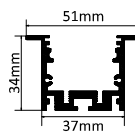

SIZE : 51MM x 34MM
Cut-Out : 37mm

Aluminium Extrusion
10W/FT.(LENGTH 305mm)
BRIDGELUX 3030 10LED 1W
3000K/4000K/6500K
600Lumens/ft.
10V Constant Current

HLL-1662(51MM TRIMLESS)