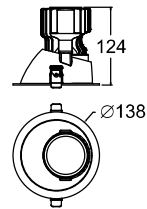

LED RECESSED DOWNLIGHT - COB'S

F22