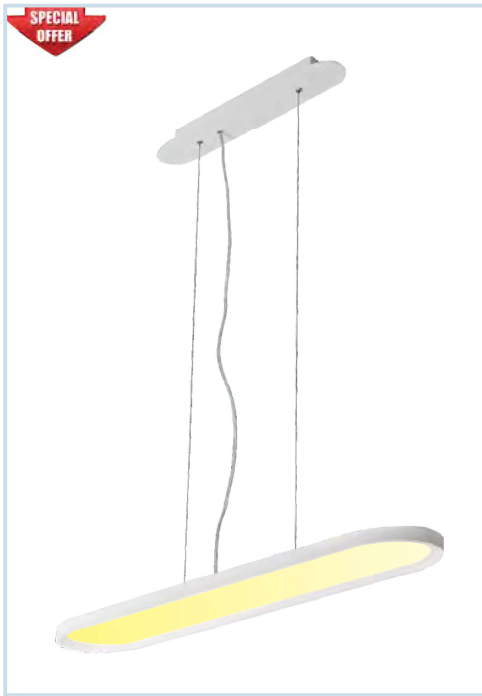

HLA-3815  
(GREY BRUSH ANTIQUE)  
E-27 lamp x 1nos.  
Size : 200x160xH1430mm

HLA-3849 (21W)  
Size : Ø400xH1200mm

HLA-3850 (36W)  
Size : Ø600xH1200mm

**LED ARCHITECTURAL WALL & HANGING LIGHTS**

**HLA-3851 (70W)**  
Size : 1193x180xH1200mm