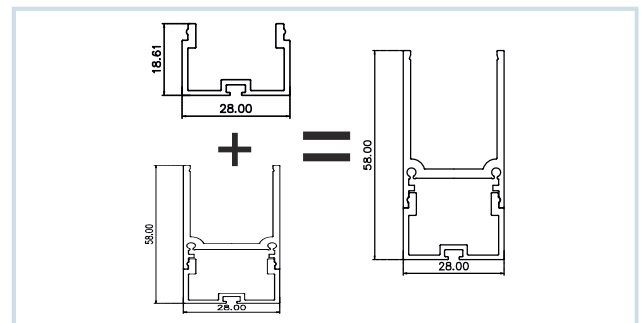

Elite Series

HYBEC®

lighting the future

LED IP RATING PROFILE LIGHT - (IP65) (Without Driver)

HLO-6962 (5W to 30W/mtr)

Size : 20x30.65mm

Max Length: 8FT

HLO-6964 (10W to 30W/mtr)

Size : 25x35.58mm

Max Length: 8FT

HLO-6966 (10W to 30W/mtr)

Size : 28x58mm

Max Length: 8FT