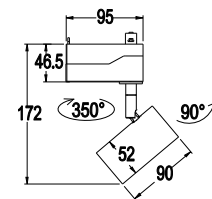

LED TRACK LIGHT

LH

Body Colour Available : White / Black

Professional Glareproof Photomask Options

LH

Body Colour Available : White / Black

Professional Glareproof Photomask Options

LH

Body Colour Available : White / Black

Professional Glareproof Photomask Options

LH

Body Colour Available : White / Black