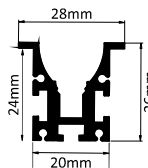

LED PROFILE LIGHT - CONCEALED ANTIGLARE PROFILES

SIZE : 28MM X 26MM
CUT-OUT : 20MM X 24MM(DEPTH)