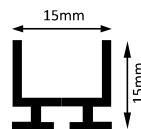

SIZE : 15MM X 15MM

HLL-1280 (15MM SYMMETRIC LENSE 15°)