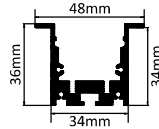

SIZE : 48MM x 36MM
CUT-OUT : 34MM