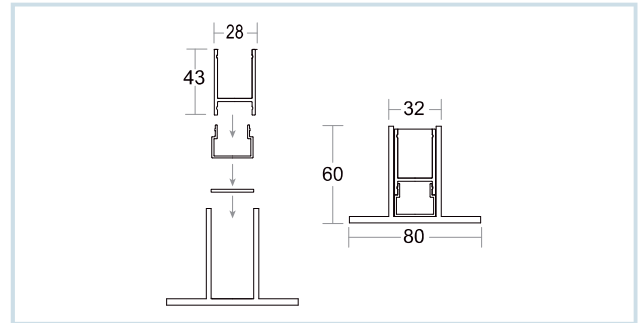

LED IP RATING PROFILE LINEAR SURFACE BURIAL LIGHT - (IP65)

HLO-7088 (5W to 40W/mtr)
Size : 29x60mm
Max Length: 8FT