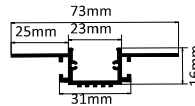

SIZE : 73MM X 16MM
CUT-OUT : 31MM

Aluminium Extrusion
5W/ft.
BRIDGELUX / EDISON
SMD LED 2835 (0.2W)
39 LED /ft
3000K/4000K/6500K
240Lumens/ft.
12V (Constant Voltage)
MAX LENGTH 8FT.

HLL-1400 (73MM)