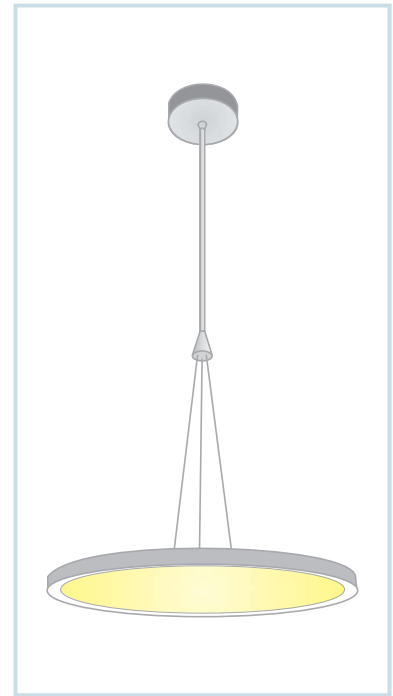

HLA-3871 (12W)
Size : Ø165mm