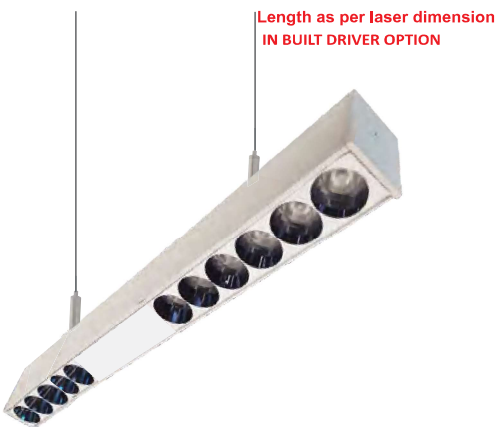

HLL-1527 (24MM SUSPENDED)

SURFACE

SIZE : 24.50MM X 35MM

TUNABLE DIMMABLE

Intelligent remote control
dimmer toning
Aluminium Extrusion
10W/ft.
BRIDGELUX/OSRAM 1W
18LED 3030/ft
3000K/4000K/6500K
800Lumens/ft.
40V Constant Current
MAX LENGTH 2FT / 4FT / 6FT / 8FT.
40V.500mA(2ft).

Without Driver

HLL-1525 (24MM SURFACE)