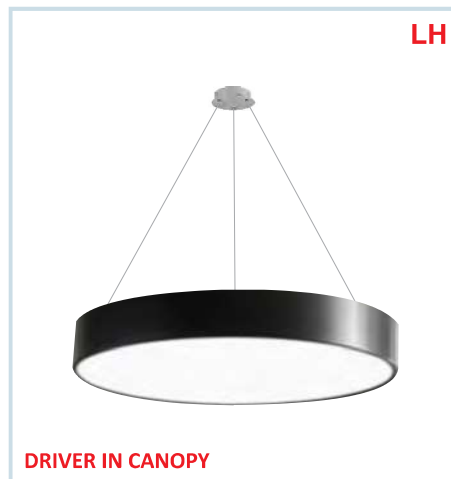

HLL-1856 (30W)
Size : Ø450xH45mm