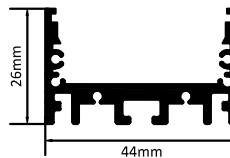

SURFACE

SIZE : 44MM X 26MM

TUNABLE DIMMABLE

Intelligent remote control
dimmer toning

Aluminium Extrusion
10W/ft.
BRIDGELUX/OSRAM 1W
12LED 3030/ft
36LED 2835 (0.2W)/ft
3000K/4000K/6500K
600Lumens/ft.
12VConstant Voltage /CC
MAX LENGTH 2FT / 4FT / 6FT / 8FT.