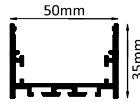

HLL-1220 (40MM)

SIZE : 50MM X 35MM

Aluminium Extrusion  
10W/ft.  
BRIDGELUX / EDISON  
SMD LED 2835 (0.2W)  
78 LED /ft  
3000K/4000K/6500K  
RGB+CCT TUNABLE (BLUE TOOTH)  
800Lumens/ft.  
12V (constant Voltage)  
MAX LENGTH 8FT.