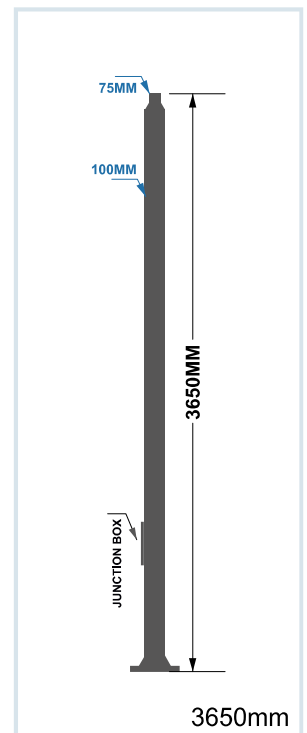

3650mm

TYPES OF POLE
Size : Ø75xH3650mm