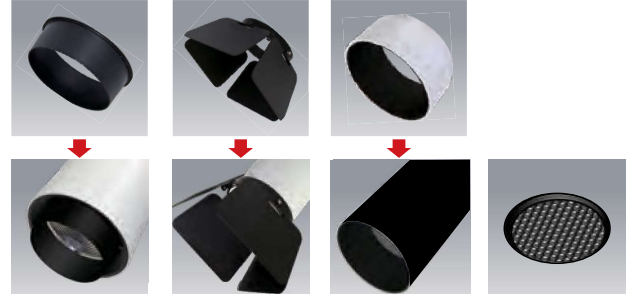

## LED TRACK LIGHT

LH

HLT-4024 (25W)

Body Colour Available : White / Black

Professional Glareproof Photomask Options

Model : T-12

Model : T-13

Model : T-11