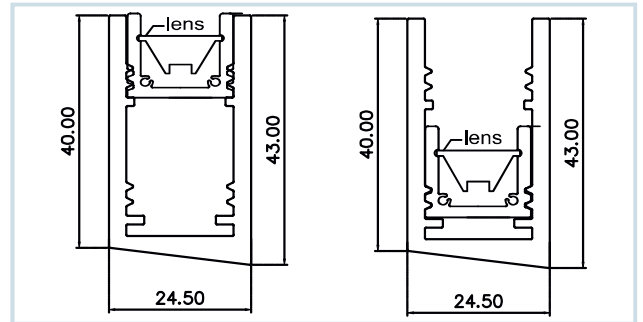

LED IP RATING PROFILE ANTI-GLARE WITH LENS - (IP65)

LED IP RATING PROFILE BUILDING FACADE LIGHT - (IP65)