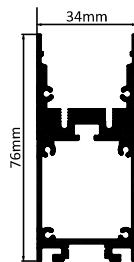

HANGING

SIZE : 34MM X 76MM

Aluminium Extrusion
9W/ft
BRIDGELUX/OSRAM 1W
5LED 3030/ft
39LED 2835 (0.2W)/ft
3000K/4000K/6500K
RGB+CCT TUNABLE(ⓇBLUE TOOTH)
400Lumens/ft.
12V Constant Voltage/CC
MAX LENGTH / 8FT.