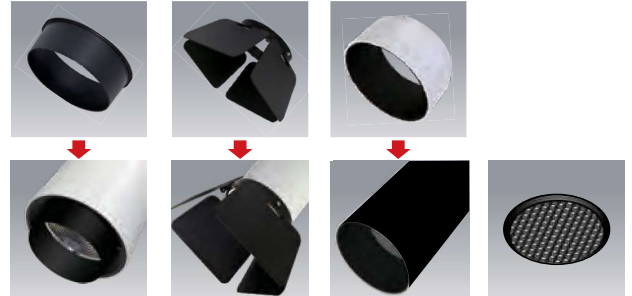

## LED TRACK LIGHT

HLT-4034 (25W)

Body Colour Available : White / Black

Professional Glareproof Photomask Options

Model : T-12

Model : T-13

Model : T-11

Model : T-14