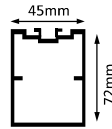

LED PROFILE LIGHT - SUSPENDED LOWER ANTI-GLARE PROFILES

SIZE : 45MM X 72MM