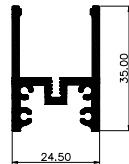

Elite Series

**ALL PROFILES AVAILABLE IN
WHITE & BLACK POWDER COATING**

LED PROFILE LIGHT - CONCEALED / SURFACE / SUSPENDED PROFILES

CONCEALED

SIZE : 32.29MM x 28MM
CUT-OUT : 24.50MM

TUNABLE DIMMABLE

Intelligent remote control
dimmer toning
Aluminium Extrusion
10W/ft.
BRIDGELUX/OSRAM 1W
18LED 3030/ft
3000K/4000K/6500K
800Lumens/ft.
40V Constant Current
MAX LENGTH 2FT / 4FT / 6FT / 8FT
40V.500mA(2ft).

Without Driver

HLL-1524 (32MM CONCEALED)

SURFACE

SIZE : 24.50MM X 35MM

TUNABLE DIMMABLE

Intelligent remote control
dimmer toning
Aluminium Extrusion
10W/ft.
BRIDGELUX/OSRAM 1W
18LED 3030/ft
3000K/4000K/6500K
800Lumens/ft.
40V Constant Current
MAX LENGTH 2FT / 4FT / 6FT / 8FT.
40V.500mA(2ft).

Without Driver

HLL-1525 (24MM SURFACE)

HANGING

SIZE : 24.50MM X 35MM

TUNABLE DIMMABLE

Intelligent remote control
dimmer toning
Aluminium Extrusion
10W/ft.
BRIDGELUX/OSRAM 1W
18LED 3030/ft
3000K/4000K/6500K
800Lumens/ft.
Constant Voltage/CC
MAX LENGTH 2FT / 4FT / 6FT / 8FT.
40V.500mA(2ft).

Without Driver