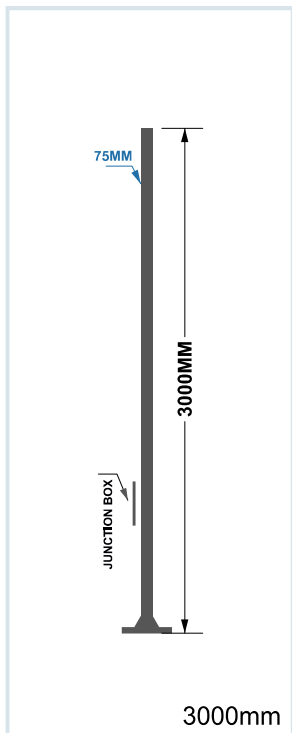

HLO-5047 (30W/45W)

Size : Ø75mm & Ø100mm

Pole Size Available : 2.5Mtr / 3Mtr / 4Mtr / 5Mtr / 6Mtr As on Request

2500mm

TYPES OF POLE  
Size : Ø75xH2500mm

3000mm

TYPES OF POLE  
Size : Ø75xH3000mm

3650mm