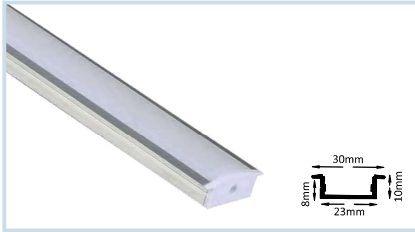

EMPTY PROFILE - CONCEALED PROFILES

HLL-1058 : CONCEALED BODY - FULL SET
STANDARD LENGTH : 2MTR
SIZE : 30xD10mm / CUT-OUT : 23xD8mm