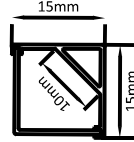

Elite Series

**ALL PROFILES AVAILABLE IN
WHITE & BLACK POWDER COATING**

LED PROFILE LIGHT - CORNER SURFACE PROFILES

SIZE : 15MM X 15MM

TUNABLE DIMMABLE

Intelligent remote control
dimmer toning

Aluminium Extrusion
5W/ft.
BRIDGELUX / EDISON
SMD LED 2835 (0.2W)
39 LED /ft
3000K/4000K/6500K
400Lumens/ft.
12V (Constant Voltage)
MAX LENGTH 8FT.

HLL-1260 (15MM)

SIZE : 25MM X 30MM

Aluminium Extrusion
10W/ft.
BRIDGELUX / EDISON
SMD LED 2835 (0.2W)
117 LED /ft
3000K/4000K/6500K
1200Lumens/ft.
12V (Constant Voltage)
MAX LENGTH 8FT.

HLL-1262 (25MM)

LED PROFILE LIGHT - CORNER SURFACE PROFILES

SIZE : 30MM X 30MM

TUNABLE DIMMABLE RGB+CCT TUNABLE (BLUE TOOTH)

Intelligent remote control
dimmer toning

Aluminium Extrusion
10W/ft.
BRIDGELUX / EDISON
SMD LED 2835 (0.2W)
78 LED /ft
3000K/4000K/6500K
RGB+CCT TUNABLE (BLUE TOOTH)
800Lumens/ft.
12V (Constant Voltage)
MAX LENGTH 8FT.

HLL-1264 (30MM)