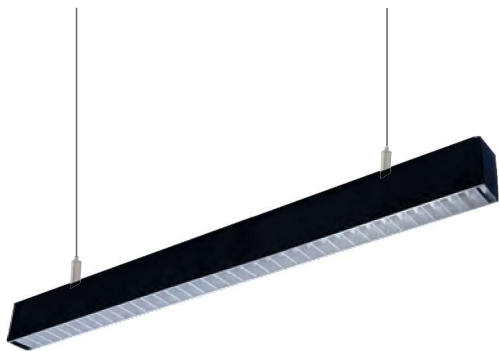

## LED PROFILE LIGHT - SUSPENDED LOWER ANTI-GLARE PROFILES

SIZE : 45MM X 72MM

**HLL-1730 (45MM SUSPENDED)**

Aluminium Extrusion  
10W/ft.  
BRIDGELUX / EDISON 2835 LED,  
55LED (0.2W) /ft.  
3000K/4000K/6500K  
RGB+CCT TUNABLE (BLUE TOOTH)  
1200Lumens/ft.  
40V, 1mA (2FT.)  
**IN-BUILT DRIVER**  
MAX LENGTH 2FT / 4FT / 6FT / 8FT.