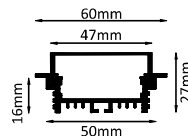

LED PROFILE LIGHT - 3 SIDE ACRYLIC CONCEALED PROFILES

SIZE : 60MM X 27MM
CUT-OUT : 50MM X 16MM(DEPTH)

Aluminium Extrusion
10W/ft.
BRIDGELUX / EDISON
SMD LED 2835 (0.2W)
78 LED /ft
3000K/4000K/6500K
800Lumens/ft.
12V (Constant Voltage)
MAX LENGTH 8FT.

HLL-1370 (60MM)