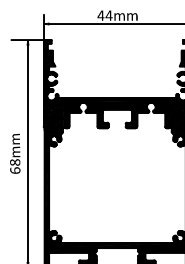

HANGING

SIZE : 44MM X 68MM

Aluminium Extrusion
10W/ft.
BRIDGELUX/OSRAM 1W
12LED 3030/ft
36LED 2835 (0.2W)/ft
3000K/4000K/6500K
600Lumens/ft.
12VConstant Voltage/CC
IN-BUILT DRIVER
MAX LENGTH 2FT / 4FT / 6FT / 8FT.

HLL-1488 (44MM SUSPENDED)