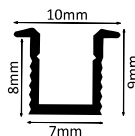

SIZE : 10MM X 9MM
CUT-OUT : 7MM X 8MM(DEPTH)