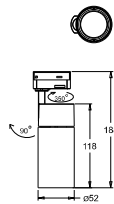

HLT-4040 (25W)

Body Colour Available : White / Black