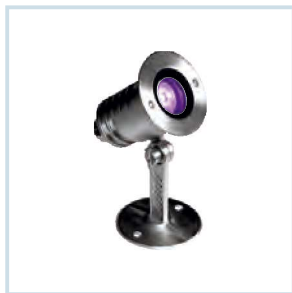

HLO-6502 (3W) - RGB
Size : Ø62x75xH90mm