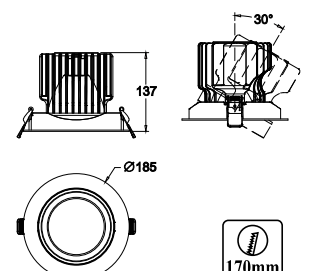

LED RECESSED DOWNLIGHT - COB'S