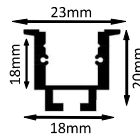

SIZE : 23MM X 20MM
CUT-OUT : 18MM X 18MM(DEPTH)

HLL-1315(23MM)