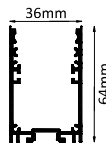

SIZE : 36MM X 64MM