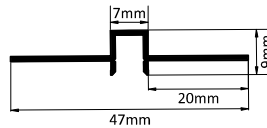

LED PROFILE LIGHT - TRIMLESS CONCEALED PROFILES

SIZE : 47MM X 9MM
CUT-OUT : 7MM

Aluminium Extrusion
5W/ft.
BRIDGELUX / EDISON
SMD LED 2835 (0.2W)
39 LED /ft
3000K/4000K/6500K
240Lumens/ft.
12V(Constant Voltage)
MAX LENGTH 8FT.

HLL-1398 (47MM)