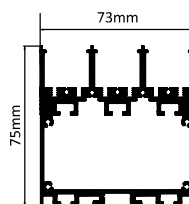

### HANGING

SIZE : 73MM X 75MM

Intelligent remote control  
dimmer toning  
Aluminium Extrusion  
15W/ft.  
BRIDGELUX/OSRAM 1W  
30LED 3030/ft  
39LED 2835 (0.2W)/ft  
3000K/4000K/6500K  
900Lumens/ft.  
Constant Voltage/CC  
MAX LENGTH 2FT / 4FT / 6FT / 8FT.