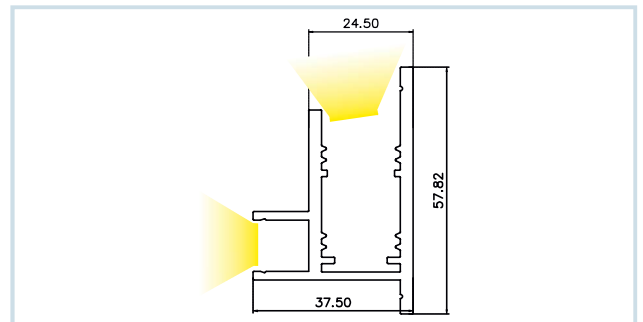

LED IP RATING PROFILE ANTI-GLARE WITH LENS - (IP65)

LED IP RATING PROFILE BUILDING FACADE LIGHT - (IP65)