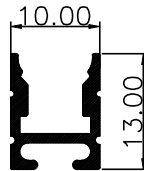

SIZE : 10MM X 13MM

Aluminium Extrusion
5W/ft.
BRIDGELUX LED,2535
36LED (0.2W)/ft.
3000K/4000K/6500K
400Lumens/ft.
12V (Constant Voltage)(2FT)
MAX LENGTH 2FT / 4FT / 6FT / 8FT.

HLL-1678 (10MM SUSPENDED)