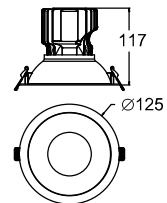

LED RECESSED DOWNLIGHT - COB'S

LH

LH

F21

LH

LH