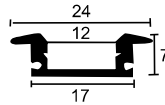

LED PROFILE LIGHT - CONCEALED BLACK DIFFUSER

SIZE : 24MM X 7MM
CUT-OUT : 17MM

Aluminium Extrusion
5W/ft.
BRIDGELUX / EDISON
SMD LED 2835 (0.2W)
39 LED /ft
3000K/4000K/6500K
400Lumens/ft.
12V (Constant Voltage)
MAX LENGTH 8FT.

HLL-1339 (24MM)