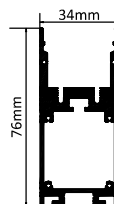

HANGING

SIZE : 34MM X 76MM