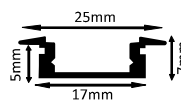

SIZE : 25MM X 7MM
CUT-OUT : 17MM X 5MM(DEPTH)

HLL-1316 (25MM)