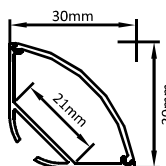

LED PROFILE LIGHT - CORNER SURFACE PROFILES