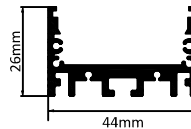

SURFACE

SIZE : 44MM X 26MM