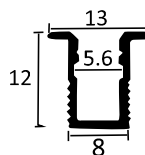

LED PROFILE LIGHT - CONCEALED BLACK DIFFUSER

SIZE : 13MM X 12MM
CUT-OUT : 8MM

HLL-1338 (13MM)

Aluminium Extrusion
5W/ft.
BRIDGELUX / EDISON
SMD LED 2835 (0.2W)
39 LED /ft
3000K/4000K/6500K
400Lumens/ft.
12V (Constant Voltage)
MAX LENGTH 8FT.