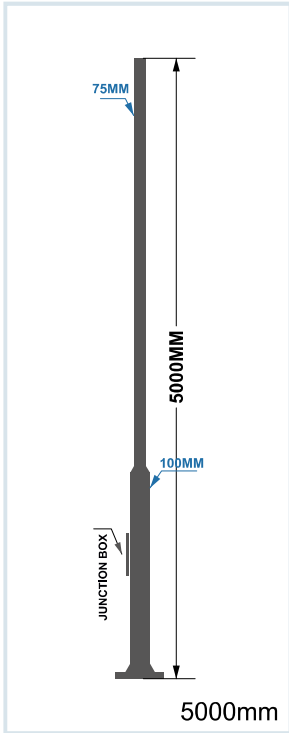

LED BOLLARD & WALL LIGHT (IP54 & IP65)

TYPES OF POLE
Size : Ø75xH5000mm