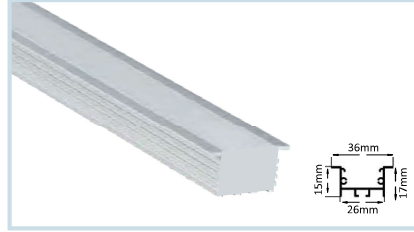

HLL-1060 : CONCEALED BODY - FULL SET
STANDARD LENGTH : 2MTR
SIZE : 36xD17mm / CUT-OUT : 26xD15mm