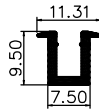

SIZE : 11.31MM X 9.50MM
CUT-OUT : 7.50MM

Aluminium Extrusion
3W/ft.
BRIDGELUX
SMD LED 2835 (0.2W)
36 LED /ft
3000K/4000K/6500K
150Lumens/ft.
12V(Constant Voltage)
MAX LENGTH 8FT.

HLL-1171 (11MM)