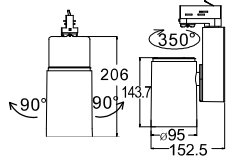

LED TRACK LIGHT

LH

Body Colour Available : White / Black

Professional Glareproof Photomask Options

LH

Body Colour Available : White / Black

Professional Glareproof Photomask Options

LH

Body Colour Available : White / Black

Professional Glareproof Photomask Options

LH

Body Colour Available : White / Black