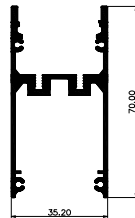

SURFACE

SIZE : 35.20MM X 70MM

Aluminium Extrusion
10W/ft
BRIDGELUX/OSRAM 1W
5LED 3030/ft, LED2835 39LED/FT
3000K/4000K/6500K
RGB+CCT TUNABLE(ⓅBLUE TOOTH)
800Lumens/ft.
12V Constant Voltage/CC
MAX LENGTH 2FT / 4FT / 6FT / 8FT.