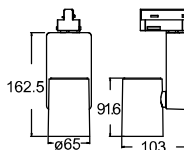

LED TRACK LIGHT

ADJUSTABLE BEAM ANGLE : 12.5° to 45°

Body Colour Available : White / Black

ADJUSTABLE BEAM ANGLE : 12.5° to 45°

ADJUSTABLE BEAM ANGLE : 12.5° to 45°

Body Colour Available : White / Black

Body Colour Available : White / Black

Professional Glareproof Photomask Options