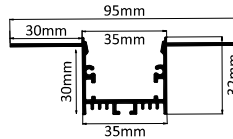

LED PROFILE LIGHT - TRIMLESS CONCEALED PROFILES

SIZE : 95MM X 32MM
CUT-OUT : 35MM X 30MM(DEPTH)

HLL-1388 (95MM)