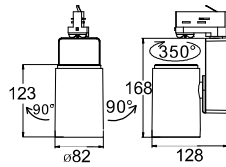

LED TRACK LIGHT

LH

Body Colour Available : White / Black

Professional Glareproof Photomask Options

LH

Body Colour Available : White / Black

Professional Glareproof Photomask Options

LH

Body Colour Available : White / Black

Professional Glareproof Photomask Options

LH

Body Colour Available : White / Black