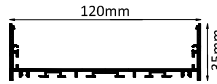

**HLL-1226 (90MM)**

SIZE : 120MM X 35MM

Aluminium Extrusion  
20W/ft.  
BRIDGELUX / EDISON  
SMD LED 2835 (0.2W)  
88 LED /ft  
3000K/4000K/6500K  
1600Lumens/ft.  
40V (Constant Voltage)  
FIXED LENGTH 2FT/4FT/6FT/8FT.