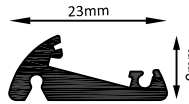

## LED PROFILE LIGHT - CORNER SURFACE PROFILES

ANGULAR CURTAIN PROFILE LIGHT

SIZE : 23MM X 9MM

Aluminium Extrusion  
5W/ft.  
BRIDGELUX / EDISON  
SMD LED 2835 (0.2W)  
39 LED /ft  
3000K/4000K/6500K  
RGB+CCT TUNABLE (BLUE TOOTH)  
400Lumens/ft.  
12V (Constant Voltage)  
MAX LENGTH 8FT.