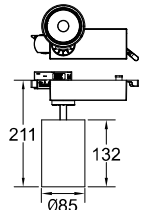

LED TRACK LIGHT

Body Colour Available : White / Black

Professional Glareproof Photomask Options

Body Colour Available : White / Black

Professional Glareproof Photomask Options

Body Colour Available : White / Black

Body Colour Available : White / Black

Body Colour Available : White / Black