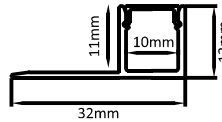

SIZE : 32MM X 13MM
CUT-OUT : 10MM X 11MM(DEPTH)

Aluminium Extrusion
5W/ft.
BRIDGELUX / EDISON
SMD LED 2835 (0.2W)
39 LED /ft
3000K/4000K/6500K
400 Lumens/ft.
12V (Constant Voltage)
MAX LENGTH 8FT.

HLL-1382 (32MM)