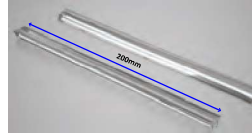

LED PROFILE LIGHT - SURFACE WITH LENSE PROFILE LIGHT

max. length of lens - 200mm