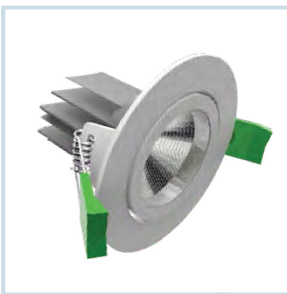

EB-9309 (2W)
Size : Ø52x28mm
Cut-Out : Ø45mm