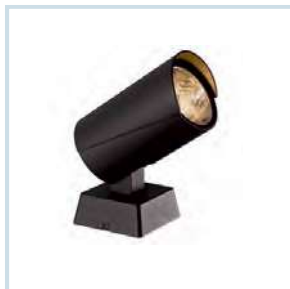

HLO-5921 (12W)
Size : Ø90x173x139mm