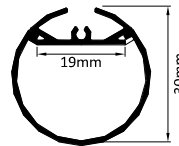

LED PROFILE LIGHT - ROUND SUSPENDED PROFILES

SIZE : Ø30MM

Aluminium Extrusion
5W/ft.
BRIDGELUX / EDISON 2835 LED,
55LED (0.2W)/ft.
3000K/4000K/6500K
RGB+CCT TUNABLE(ØBLUE TOOTH)
400Lumens/ft.
CONSTANT CURRENT
DRIVER SEPARATE
MAX LENGTH 2FT / 4FT / 6FT / 8FT.

HLL-1740 (30MM SUSPENDED)