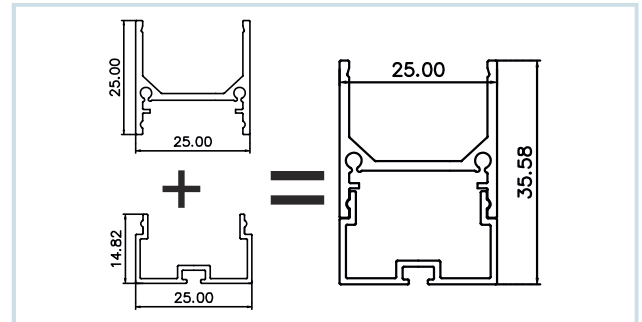

HLO-6966 (10W to 30W/mtr)

Size : 28x58mm

Max Length: 8FT