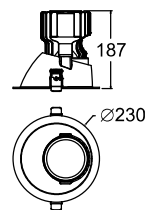

LED RECESSED DOWNLIGHT - COB'S