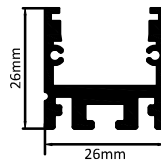

SURFACE

SIZE : 26MM X 26MM