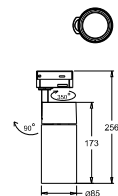

LED TRACK LIGHT

Body Colour Available : White / Black

Professional Glareproof Photomask Options

Body Colour Available : White / Black

Professional Glareproof Photomask Options

Body Colour Available : White / Black

Body Colour Available : White / Black

Body Colour Available : White / Black