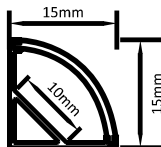

SIZE : 15MM X 15MM