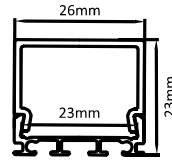

LED PROFILE LIGHT - 3 SIDE ACRYLIC SURFACE PROFILES

SIZE : 26MM X 23MM

HLL-1266 (26MM)