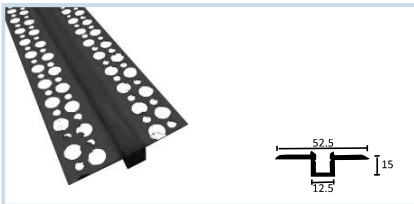

EMPTY PROFILE - BLACK CONCEALED TRIMLESS PROFILES

HLL-1140 : RECESSED BODY - FULL SET
STANDARD LENGTH : 3MTR
SIZE : 52.5xD15mm / CUT-OUT : 12.5mm