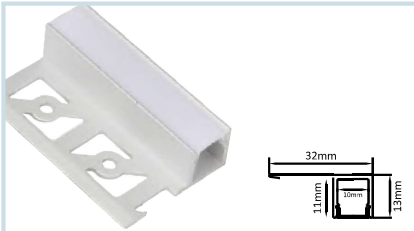

EMPTY PROFILE - CONCEALED ANTIGLARE PROFILES

HLL-1122 : CONCEALED BODY - FULL SET
STANDARD LENGTH : 3MTR
SIZE : 32xD13mm / CUT-OUT : 10xD11mm