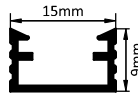

LED PROFILE LIGHT - SURFACE WITH DIFFUSER PROFILES