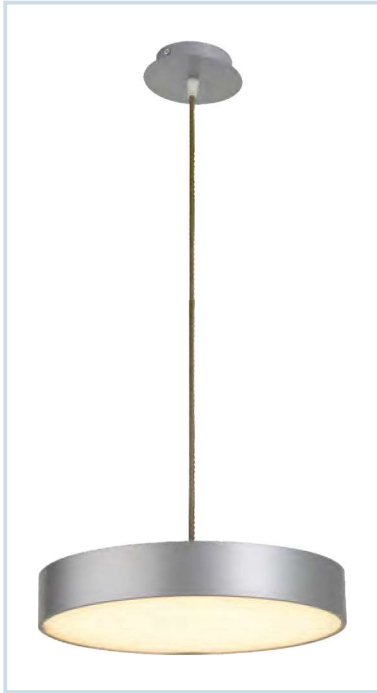

LED ARCHITECTURAL WALL & HANGING LIGHTS

HLA-3877 (35W) - SILVER
Size : Ø350xH700mm