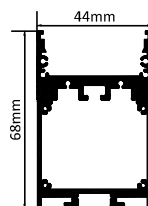

HANGING

SIZE : 44MM X 68MM

Aluminium Extrusion
12W/ft.
BRIDGELUX/OSRAM 1W
30LED 3030/ft
3000K/4000K/6500K
700Lumens/ft.
CONSTANT CURRENT
IN-BUILT DRIVER
NEAR MAX LENGTH 2FT / 4FT / 6FT / 8FT.

HLL-1474 (44MM SUSPENDED)