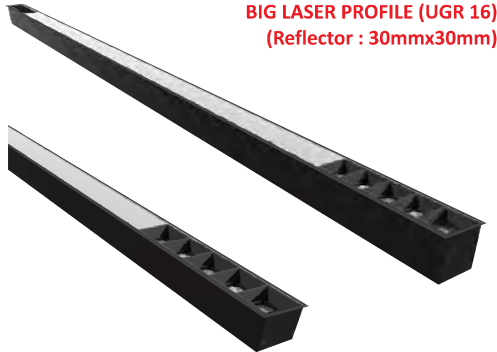

Elite Series

**ALL PROFILES AVAILABLE IN
WHITE & BLACK POWDER COATING**

LED PROFILE LIGHT - CONCEALED / SURFACE / SUSPENDED PROFILES (UGR 16)

BIG LASER PROFILE (UGR 16)
(Reflector : 30mmx30mm)

CONCEALED

WITH LINEAR SPOTS
-1W EACH HIGH POWER LED
-10W/FT CENTER DIFFUSED LIGHT

SIZE : 48MM x 36MM
CUT-OUT : 34MM

Intelligent remote control dimmer toning
Aluminium Extrusion
9W/ft
BRIDGELUX/OSRAM 1W
5LED 3030/ft
LED2835 39LED/FT. - (0.2W)/ft
3000K/4000K/6500K
RGB+CCT TUNABLE(ⓇBLUE TOOTH)
400Lumens/ft.
12V Constant Voltage/CC
MAX LENGTH / 8FT.

HLL-1526 (48MM CONCEALED)