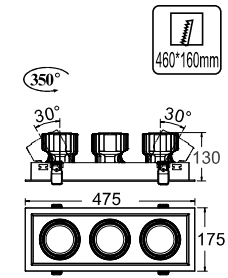

LED RECESSED DOWNLIGHT - COB'S

HLM-2133 (3x33W / 3x40W)