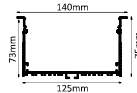

SIZE : 140MM X 75MM
CUT-OUT : 125MM X 738MM(DEPTH)

HLL-1330(140MM)