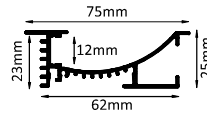

RECESSED WALL-WASHER PROFILE

SIZE : 75MM X 25MM
CUT-OUT : 62MM X 23MM(DEPTH)