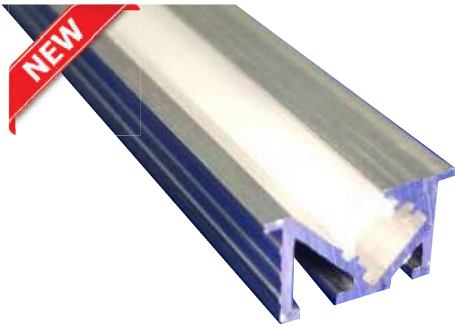

LED PROFILE LIGHT - CONCEALED WALL WASHER PROFILES

TUNABLE DIMMABLE

Intelligent remote control
dimmer toning

SIZE : 15.7MM X 8.6MM
CUT-OUT : 13.2MM)

Aluminium Extrusion
5W/ft.
BRIDGELUX / EDISON
SMD LED 2835 (0.2W)
39 LED /ft
3000K/4000K/6500K
400Lumens/ft.
12V (Constant Voltage)
MAX LENGTH 8FT.

HLL-1361 (15MM)