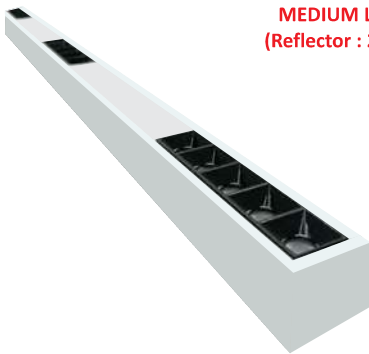

HLL-1494 (00MM CONCEALED)

MEDIUM LASER PROFILE
(Reflector : 22mmx22mm)

SURFACE

SIZE : 25MM X 36MM

Aluminium Extrusion
9W/ft.

BRIDGELUX/OSRAM 1W
5LED 3030/ft
LED2835 39LED/FT.(0.2W)/ft
3000K/4000K/6500K
400Lumens/ft.

12V Constant Voltage (CC)
MAX LENGTH 2FT / 4FT / 6FT / 8FT.