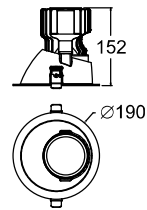

LED RECESSED DOWNLIGHT - COB'S

F32