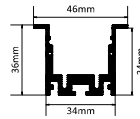

CONCEALED

SIZE : 46MM x 36MM
CUT-OUT : 34MMX34MM