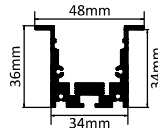

### CONCEALED

SIZE : 48MM x 36MM  
CUT-OUT : 34MM

Intelligent remote control  
dimmer toning

Aluminium Extrusion  
10W/ft  
BRIDGELUX/OSRAM 1W  
10LED 3030/ft  
3000K/4000K/6500K  
RGB+CCT TUNABLE(0BLUE TOOTH)  
600Lumens/ft.  
40W Constant Current  
MAX LENGTH 2FT / 4FT / 6FT / 8FT.