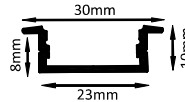

NEW 30MM RECESSED PROFILE

SIZE : 30MM X 10MM
CUT-OUT : 23MM X 8MM(DEPTH)