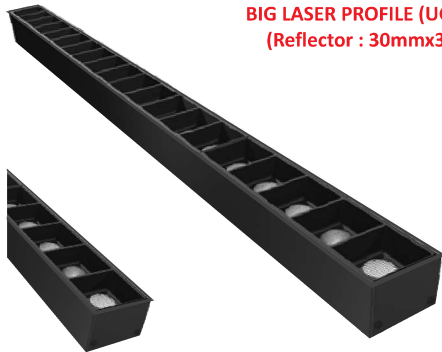

Elite Series

**ALL PROFILES AVAILABLE IN
WHITE & BLACK POWDER COATING**

LED PROFILE LIGHT - CONCEALED / SURFACE / SUSPENDED PROFILES (UGR 16)

BIG LASER PROFILE (UGR 16)
(Reflector : 30mmx30mm)

CONCEALED

SIZE : 48MM x 36MM
CUT-OUT : 34MM

Intelligent remote control
dimmer toning

Aluminium Extrusion
10W/ft
BRIDGELUX/OSRAM 1W
10LED 3030/ft
3000K/4000K/6500K
RGB+CCT TUNABLE(0BLUE TOOTH)
600Lumens/ft.
40W Constant Current
MAX LENGTH 2FT / 4FT / 6FT / 8FT.

HLL-1536 (48MM CONCEALED)