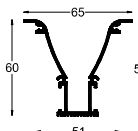

Elite Series

**ALL PROFILES AVAILABLE IN
WHITE & BLACK POWDER COATING**

LED PROFILE LIGHT - CONCEALED ANTIGLARE PROFILES

ANTI-GLARE RECESSED PROFILE

SIZE : 53MM X 47MM
CUT-OUT : 38MM X 45MM(DEPTH)

HLL-1354 (53MM)

TUNABLE DIMMABLE RGB+CCT TUNABLE (BLUE TOOTH)

Intelligent remote control dimmer toning

Aluminium Extrusion
10W/ft.
BRIDGELUX / EDISON
SMD LED 2835 (0.2W)
39 LED /ft
3000K/4000K/6500K
RGB+CCT TUNABLE (BLUE TOOTH)
800Lumens/ft.
12V (Constant Voltage)
MAX LENGTH 8FT.

DEEP ANTI-GLARE RECESSED PROFILE WITH SLIM RIM

SIZE : 50MM X 53MM
CUT-OUT : 43MM X 50MM(DEPTH)

HLL-1356 (50MM)

TUNABLE DIMMABLE

Intelligent remote control dimmer toning

Aluminium Extrusion
10W/ft.
BRIDGELUX / EDISON
SMD LED 2835 (0.2W)
39 LED /ft
3000K/4000K/6500K
800Lumens/ft.
12V (Constant Voltage)
MAX LENGTH 8FT.

LED PROFILE LIGHT - CONCEALED ANTIGLARE PROFILES

ANTI-GLARE RECESSED PROFILE CURVE

SIZE : 65MM X 60MM
CUT-OUT : 50MM X 58MM(DEPTH)

HLL-1358 (65MM)

TUNABLE DIMMABLE

Intelligent remote control dimmer toning

Aluminium Extrusion
10W/ft.
BRIDGELUX / EDISON
SMD LED 2835 (0.2W)
39 LED /ft
3000K/4000K/6500K
800Lumens/ft.
12V (Constant Voltage)
MAX LENGTH 8FT.