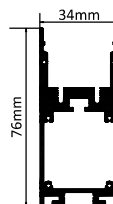

HANGING

SIZE : 34MM X 76MM