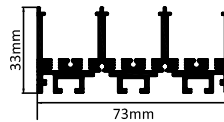

SURFACE

SIZE : 73MM X 33MM