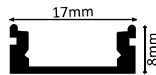

LED PROFILE LIGHT - SURFACE CABINET LIGHT WITH IR SENSOR

SIZE : 17MM X 8MM

Aluminium Extrusion
5W/ft.
BRIDGELUX / EDISON
SMD LED 2835 (0.2W)
39 LED /ft
3000K/4000K/6500K
400Lumens/ft.
12V (Constant Voltage)
N BUILT SENSOR 60W(12V/24V)
MAX LENGTH 8FT.

HLL-1240 (17MM)