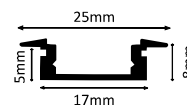

LED PROFILE LIGHT - CONCEALED CABINET WITH TOUCH SENSOR

SIZE : 25MM X 8MM
CUT-OUT : 17MM X 5MM(DEPTH)

Aluminium Extrusion
5W/ft.
BRIDGELUX / EDISON
SMD LED 2835 (0.2W)
39 LED /ft
3000K/4000K/6500K
400Lumens/ft.
12V (Constant Voltage)
IN BUILT SENSOR 60W(12V/24V)
MAX LENGTH 8FT.

HLL-1342 (25MM)