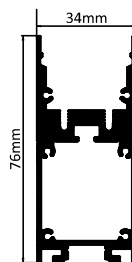

### HANGING

SIZE : 34MM X 76MM

Aluminium Extrusion  
10W/ft  
BRIDGELUX/OSRAM 1W  
10LED 3030/ft  
3000K/4000K/6500K  
RGB+CCT TUNABLE(0BLUE TOOTH)  
600Lumens/ft.  
40W Constant Current  
MAX LENGTH 2FT / 4FT / 6FT / 8FT.