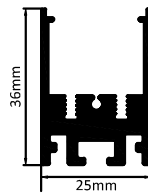

SURFACE

SIZE : 25MM X 36MM

Aluminium Extrusion
9W/ft.

BRIDGELUX/OSRAM 1W
5LED 3030/ft
LED2835 39LED/FT.(0.2W)/ft
3000K/4000K/6500K
400Lumens/ft.

12V Constant Voltage (CC)
MAX LENGTH 2FT / 4FT / 6FT / 8FT.