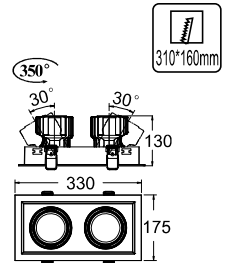

LED RECESSED DOWNLIGHT - COB'S

F29