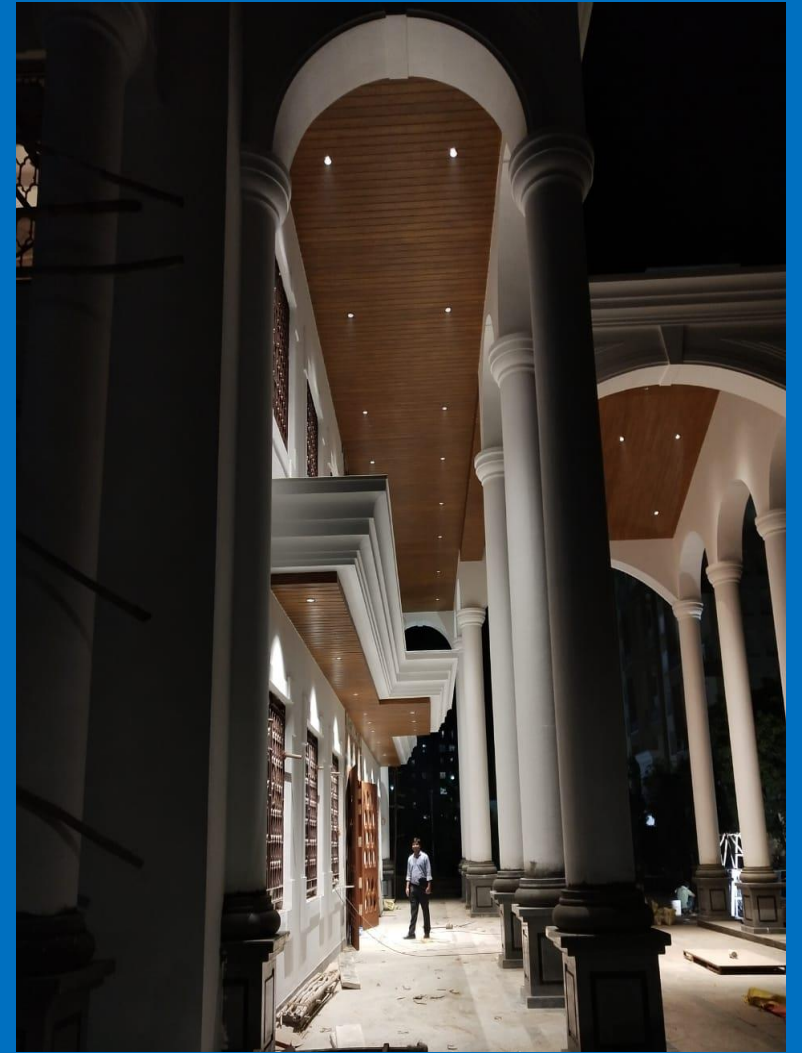

Private Residence, Dharmavat, Pune
Architect: Nitin Tawal – Ambience Architect Pune