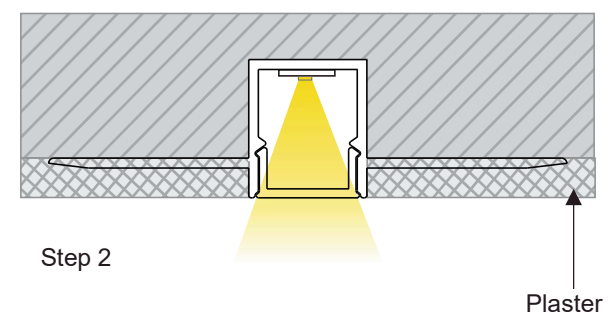

MODE NAME	: PYTHON
ALUMINIUM HEAT SINK	: ANODISED 6063-T5
COVE	: PC MILKY WHITE
FLAMABILITY	: V2 FIRE RATING FOR PC COVER
END CAP	: PP
HEAT TRANSMISSION PROPERTIES	: AL SPECIFIC HEAT IS 0.88X 10J/(kgx0C)
OPERATING TEMPERATURE	: -30° C ~ + 60° C (22° F~ 140° F)
PCB (MM)	: 8 / 10
SIZE	: 1 M / 2 M / CUSTOM
WATTS PER METER	: 9.6-14.4
CCT [K] AND COLORS	: 2300/2700/3000/3500/4000/5000/5700/6500/ 8000 TUNABLE/RGB/ RGBWW/R,G,B,A,P
CRI	: 80 ~85 90 + ON DEMAND
LED PER METER	: 2835 PACKAGE 120 LED / METER