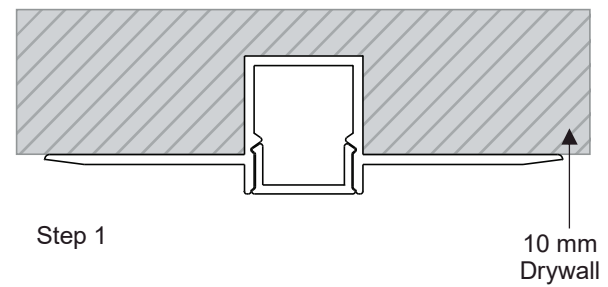

MODE NAME	: PYTHON
ALUMINIUM HEAT SINK	: ANODISED 6063-T5
COVE	: PC MILKY WHITE
FLAMABILITY	: V2 FIRE RATING FOR PC COVER
END CAP	: PP
HEAT TRANSMISSION PROPERTIES	: AL SPECIFIC HEAT IS 0.88X 10J/(kgx0C)
OPERATING TEMPERATURE	: -30° C ~ + 60° C (22° F~ 140° F)
PCB (MM)	: 8 / 10
SIZE	: 1 M / 2 M / CUSTOM
WATTS PER METER	: 9.6-14.4
CCT [K] AND COLORS	: 2300/2700/3000/3500/4000/5000/5700/6500/ 8000 TUNABLE/RGB/ RGBWW/R,G,B,A,P
CRI	: 80 ~85 90 + ON DEMAND
LED PER METER	: 2835 PACKAGE 120 LED / METER