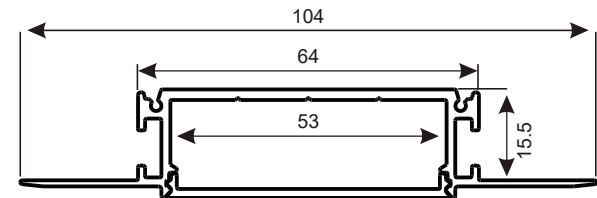

COBRA

- TRIMLESS PASTER-IN FLAT LIGHT
- Flat LED aluminum profile channel for creating a recessed light effect in a plaster wall.
- 1 meter and 2 Meter length
- Suitable for standard strip up to 8/12/18/25 mm width
- 18.5 mm overall depth 15.5 mm to flange
- 64 mm recess width
- 104 mm wide flange
- Please also see our range of Led strips and our made to measure service.

MODE NAME	: PYTHON
ALUMINIUM HEAT SINK	: ANODISED 6063-T5
COVE	: PC MILKY WHITE
FLAMABILITY	: V2 FIRE RATING FOR PC COVER
END CAP	: PP
HEAT TRANSMISSION PROPERTIES	: AL SPECIFIC HEAT IS 0.88X 10J/(kgx0C)
OPERATING TEMPARATURE	: -30° C ~ + 60° C (22° F~ 140° F)
PCB (MM)	: 8 / 10 / 12 / 18 / 25
SIZE	: 1 M / 2 M / CUSTOM
WATTS PER METER	: 9.6-28.8
CCT [K] AND COLORS	: 2300/2700/3000/3500/4000/5000/5700/6500/8000 TUNABLE/RGB/ RGBWW/R,G,B,A,P
CRI	: 80 ~85 90 + ON DEMAND
LED PER METER	: 2835 PACKAGE 120 LED / METER