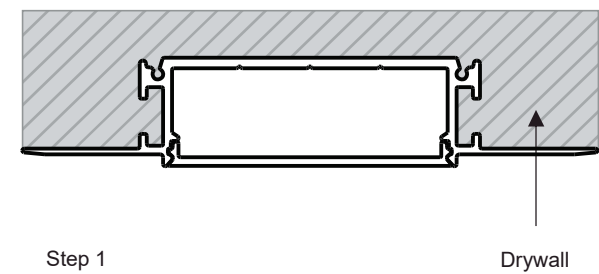

COBRA

- TRIMLESS PASTER-IN FLAT LIGHT
- Flat LED aluminum profile channel for creating a recessed light effect in a plaster wall.
- 1 meter and 2 Meter length
- Suitable for standard strip up to 8/12/18/25 mm width
- 18.5 mm overall depth 15.5 mm to flange
- 64 mm recess width
- 104 mm wide flange
- Please also see our range of Led strips and our made to measure service.

MODE NAME	: PYTHON
ALUMINIUM HEAT SINK	: ANODISED 6063-T5
COVE	: PC MILKY WHITE
FLAMABILITY	: V2 FIRE RATING FOR PC COVER
END CAP	: PP
HEAT TRANSMISSION PROPERTIES	: AL SPECIFIC HEAT IS 0.88X 10J/(kgx0C)
OPERATING TEMPARATURE	: -30° C ~ + 60° C (22° F~ 140° F)
PCB (MM)	: 8 / 10 / 12 / 18 / 25
SIZE	: 1 M / 2 M / CUSTOM
WATTS PER METER	: 9.6-28.8
CCT [K] AND COLORS	: 2300/2700/3000/3500/4000/5000/5700/6500/8000 TUNABLE/RGB/ RGBWW/R,G,B,A,P
CRI	: 80 ~85 90 + ON DEMAND
LED PER METER	: 2835 PACKAGE 120 LED / METER