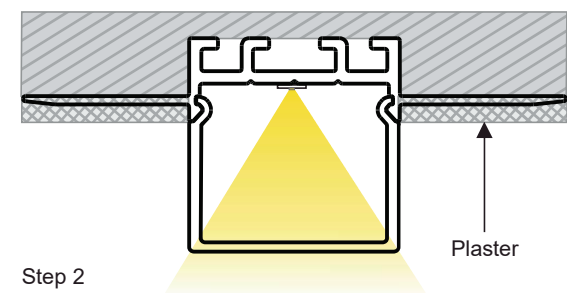

DOPE

- TRIMLESS PASTER-IN FLAT LIGHT
- Flat LED aluminium profile channel for creating a recessed light effect in a plaster wall.
- 1 meter and 2 Meter length
- Suitable for standard strip up to 8/12/18 mm width
- 28 mm overall depth 7 mm to flange
- 25.4 mm recess width
- 65.4 mm wide flange
- Please also see our range of Led strips and our made to measure service.

MODE NAME	: PYTHON
ALUMINIUM HEAT SINK	: ANODISED 6063-T5
COVE	: PC MILKY WHITE
FLAMABILITY	: V2 FIRE RATING FOR PC COVER
END CAP	: PP
HEAT TRANSMISSION PROPERTIES	: AL SPECIFIC HEAT IS 0.88X 10J/(kgx0C)
OPERATING TEMPERATURE	: -30° C ~ + 60° C (22° F~ 140° F)
PCB (MM)	: 8 / 10 / 12 / 18
SIZE	: 1 M / 2 M / CUSTOM
WATTS PER METER	: 9.6-19.2
CCT [K] AND COLORS	: 2300/2700/3000/3500/4000/5000/5700/6500/8000 TUNABLE/RGB/ RGBWW/R,G,B,A,P
CRI	: 80 ~85 90 + ON DEMAND
LED PER METER	: 2835 PACKAGE 120 LED / METER

Step 1