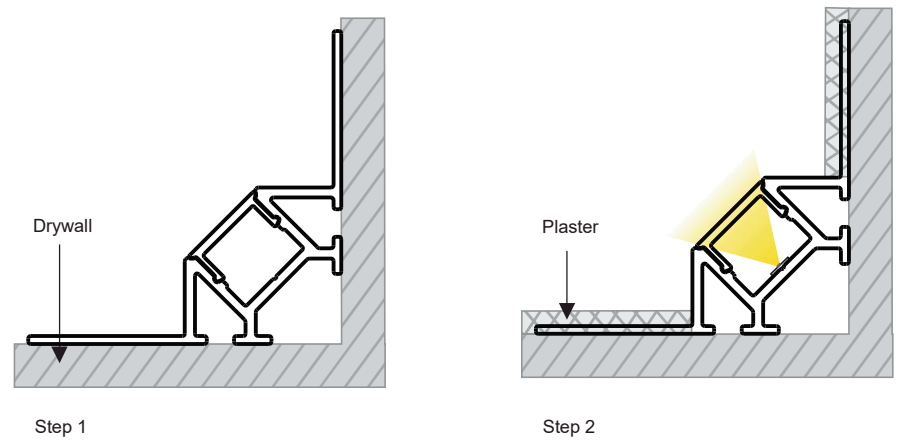

MODE NAME	: PYTHON
ALUMINIUM HEAT SINK	: ANODISED 6063-T5
COVE	: PC MILKY WHITE
FLAMABILITY	: V2 FIRE RATING FOR PC COVER
END CAP	: PP
HEAT TRANSMISSION PROPERTIES	: AL SPECIFIC HEAT IS 0.88X 10J/(kgx0C)
OPERATING TEMPERATURE	: -30° C ~ + 60° C (22° F~ 140° F)
PCB (MM)	: 8 / 10
SIZE	: 1 M / 2 M / CUSTOM
WATTS PER METER	: 9.6-14.4
CCT [K] AND COLORS	: 2300/2700/3000/3500/4000/5000/5700/6500/8000 TUNABLE/RGB/ RGBWW/R,G,B,A,P
CRI	: 80 -85 90 + ON DEMAND
LED PER METER	: 2835 PACKAGE 120 LED / METER