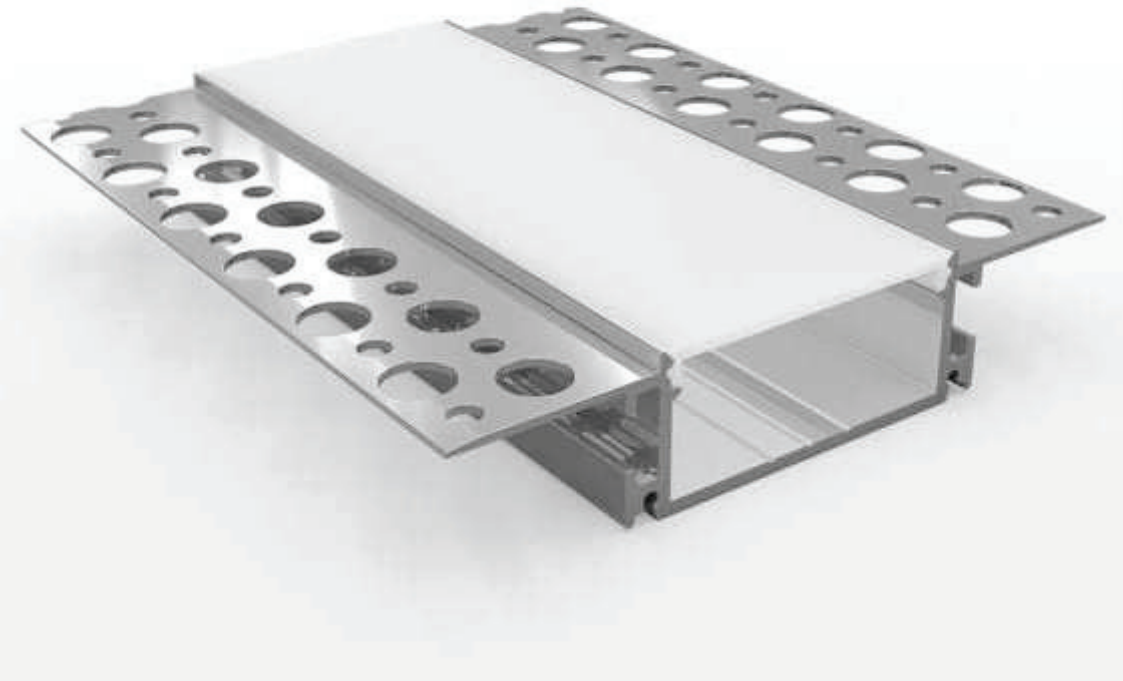

VIPERS

- TRIMLESS PASTER-IN FLAT LIGHT
- Flat LED aluminum profile channel for creating a recessed light effect in a plaster wall.
- 1 meter and 2 Meter length
- Suitable for standard strip up to 8/12/18/25 mm width
- 18.5mm overall depth 15.5mm to flange
- 48 mm recess width
- 88 mm wide flange
- Please also see our range of Led strips and our made to measure service.