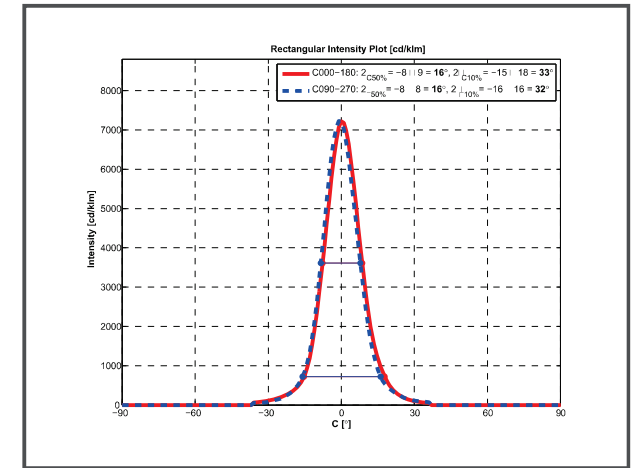

Lens Specifications

- Material : PMMA Optics
- Holder Material : ABS
- Operating temp : -20°C to +50°C
- Storage temp : -20°C to +50°C
- Beam angle : 10° (frosted only)
- Lifespan at 25°C : 30,000 hrs
- Uniform distribution of light
- UV-resistant

Standards

The lens passed the heat filament test with 650°C as required in EN 60598-1.

Photo metrical Data

Color Temperature (K)	Color Rendering Index (Ra)	Luminous Flux (lm)	Luminous Efficacy (lm/w)	Standard Deviation of color matching
2700K, 3000K, 4000K, 5000K, 6500K	Ra 80+	1680 lm	90 Lm/w	3 SDCM

Intensity Plot