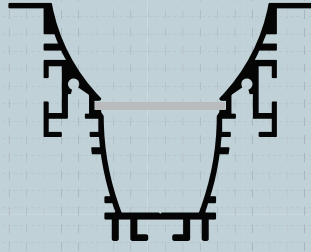

TUBEX XL
33.37 x 32.15 mm
○ ● ● ● ● ● ● ●

PRIMO-LITE
45.75 x 35.00 mm
○ ● ● ● ● ● ● ●

BEAM-LINE
47.00 mm x 35.00 mm
○ ● ● ● ● ● ●

WASHEX
47.00 mm x 35.00 mm
○ ● ● ● ● ● ● ●

DEEPRO
65.00 x 51.00 mm
○ ● ● ● ● ● ● ●