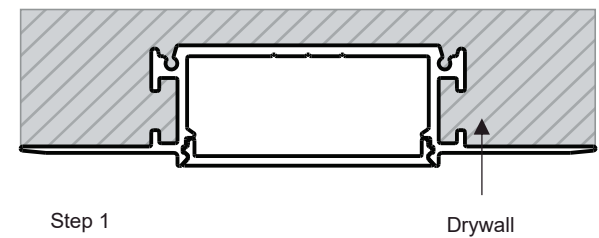

VIPERS

- TRIMLESS PASTER-IN FLAT LIGHT
- Flat LED aluminum profile channel for creating a recessed light effect in a plaster wall.
- 1 meter and 2 Meter length
- Suitable for standard strip up to 8/12/18/25 mm width
- 18.5mm overall depth 15.5mm to flange
- 48 mm recess width
- 88 mm wide flange
- Please also see our range of Led strips and our made to measure service.

MODE NAME	: PYTHON
ALUMINIUM HEAT SINK	: ANODISED 6063-T5
COVE	: PC MILKY WHITE
FLAMABILITY	: V2 FIRE RATING FOR PC COVER
END CAP	: PP
HEAT TRANSMISSION PROPERTIES	: AL SPECIFIC HEAT IS 0.88X 10J/(kgx0C)
OPERATING TEMPARATURE	: -30° C ~ + 60° C (22° F~ 140° F)
PCB (MM)	: 8 / 10 / 12 / 18 / 25
SIZE	: 1 M / 2 M / CUSTOM
WATTS PER METER	: 9.6-22.0
CCT [K] AND COLORS	: 2300/2700/3000/3500/4000/5000/5700/6500/8000 TUNABLE/RGB/ RGBWW/R,G,B,A,P
CRI	: 80 ~85 90 + ON DEMAND
LED PER METER	: 2835 PACKAGE 120 LED / METER