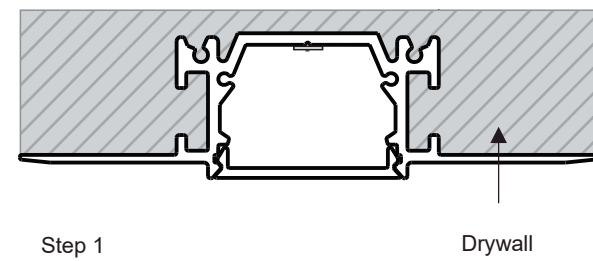

VIPERS

- TRIMLESS PASTER-IN FLAT LIGHT
- Flat LED aluminum profile channel for creating a recessed light effect in a plaster wall.
- 1 meter and 2 Meter length
- Suitable for standard strip up to 8/12/18/25 mm width
- 18.5mm overall depth 15.5mm to flange
- 48 mm recess width
- 88 mm wide flange
- Please also see our range of Led strips and our made to measure service.