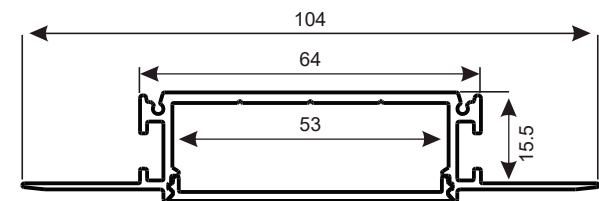

COBRA

- TRIMLESS PASTER-IN FLAT LIGHT
- Flat LED aluminum profile channel for creating a recessed light effect in a plaster wall.
- 1 meter and 2 Meter length
- Suitable for standard strip up to 8/12/18/25 mm width
- 18.5 mm overall depth 15.5 mm to flange
- 64 mm recess width
- 104 mm wide flange
- Please also see our range of Led strips and our made to measure service.

MODE NAME	: PYTHON
ALUMINIUM HEAT SINK	: ANODISED 6063-T5
COVE	: PC MILKY WHITE
FLAMABILITY	: V2 FIRE RATING FOR PC COVER
END CAP	: PP
HEAT TRANSMISSION PROPERTIES	: AL SPECIFIC HEAT IS 0.88X 10J/(kgx0C)
OPERATING TEMPARATURE	: -30° C ~ + 60° C (22° F~ 140° F)
PCB (MM)	: 8 / 10 / 12 / 18 / 25
SIZE	: 1 M / 2 M / CUSTOM
WATTS PER METER	: 9.6-28.8
CCT [K] AND COLORS	: 2300/2700/3000/3500/4000/5000/5700/6500/8000 TUNABLE/RGB/ RGBWW/R,G,B,A,P
CRI	: 80 ~85 90 + ON DEMAND
LED PER METER	: 2835 PACKAGE 120 LED / METER