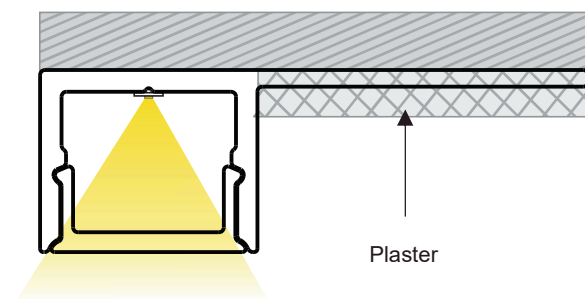

CASPIAN

- TRIMLESS PASTER-IN TILE EDGE LIGHT
- Flat LED aluminium profile channel for creating a recessed light effect in a plaster wall.
- 1 meter and 2 Meter length
- Suitable for standard strip up to 8/10 mm width
- 11 mm overall depth 10mm to flange
- 13 mm recess width
- 33 mm wide flange
- Please also see our range of Led strips and our made to measure service.

Step 1

MODE NAME	: PYTHON
ALUMINIUM HEAT SINK	: ANODISED 6063-T5
COVE	: PC MILKY WHITE
FLAMABILITY	: V2 FIRE RATING FOR PC COVER
END CAP	: PP
HEAT TRANSMISSION PROPERTIES	: AL SPECIFIC HEAT IS 0.88X 10J/(kgx0C)
OPERATING TEMPERATURE	: -30° C ~ + 60° C (22° F~ 140° F)
PCB (MM)	: 8 / 10
SIZE	: 1 M / 2 M / CUSTOM
WATTS PER METER	: 9.6-14.4
CCT [K] AND COLORS	: 2300/2700/3000/3500/4000/5000/5700/6500/8000 TUNABLE/RGB/ RGBWW/R,G,B,A,P
CRI	: 80 ~85 90 + ON DEMAND
LED PER METER	: 2835 PACKAGE 120 LED / METER