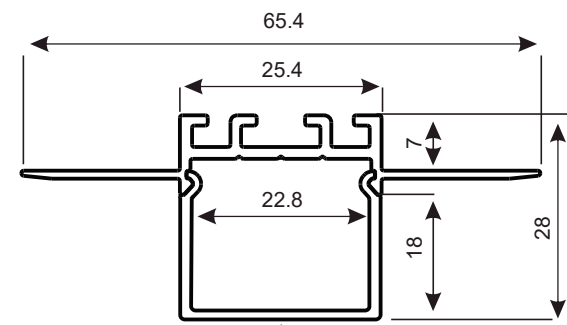

DOPE

- TRIMLESS PASTER-IN FLAT LIGHT
- Flat LED aluminium profile channel for creating a recessed light effect in a plaster wall.
- 1 meter and 2 Meter length
- Suitable for standard strip up to 8/12/18 mm width
- 28 mm overall depth 7 mm to flange
- 25.4 mm recess width
- 65.4 mm wide flange
- Please also see our range of Led strips and our made to measure service.

MODE NAME	: PYTHON
ALUMINIUM HEAT SINK	: ANODISED 6063-T5
COVE	: PC MILKY WHITE
FLAMABILITY	: V2 FIRE RATING FOR PC COVER
END CAP	: PP
HEAT TRANSMISSION PROPERTIES	: AL SPECIFIC HEAT IS 0.88X 10J/(kgx0C)
OPERATING TEMPERATURE	: -30° C ~ + 60° C (22° F~ 140° F)
PCB (MM)	: 8 / 10 / 12 / 18
SIZE	: 1 M / 2 M / CUSTOM
WATTS PER METER	: 9.6-19.2
CCT [K] AND COLORS	: 2300/2700/3000/3500/4000/5000/5700/6500/8000 TUNABLE/RGB/ RGBWW/R,G,B,A,P
CRI	: 80 ~85 90 + ON DEMAND
LED PER METER	: 2835 PACKAGE 120 LED / METER