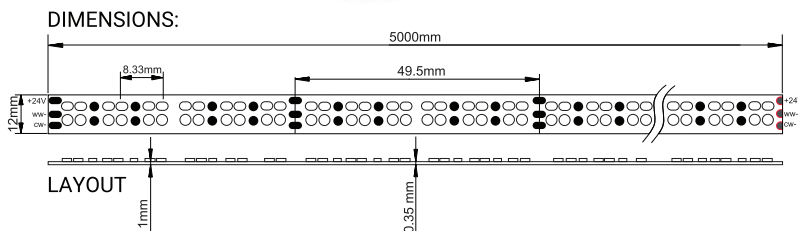

These tunable white BRIDGELUX LED strips are designed for long term professional human-centric lighting applications and are perfectly suited for linear lighting, cove lighting, curved applications. Each LED strip contains 120 warm and 120 cold white LEDs per meter and is available in 9.6 W and 19.2 W wattages

DGFS-2835-TUNE240-24V STRIP SPECIFICATIONS

* LED Package	2825 High Efficiency LED Package
* LED Lumen Efficacy	160 Lm Per Watt
* Input Voltage	24v Dc
* Wattage/meter	9.6 Watt / Mtr & 19.2watt/mtr
* Number Of LED	240 Led/mtr (2700k-120 & 6500k-120)
* Pcb Type	Flexible Type
* Pcb Size	5000mm X 12mm X 0.35mm
* LED Pitch	8.33mm
* Cuttable Size	49.5mm
* Viewing Angle	120 Degree
* Tape	Thermal Conductive Tape Pre-installed
* Cri	80 + Standard / 90 + On Demand
* Packing	5000 Mm Standard Reel Packing