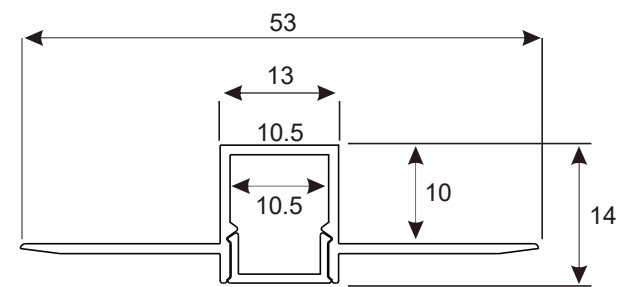

16 BIRD

17 DOME

18 DOPE

PYTHON

- TRIMLESS PASTER-IN FLAT LIGHT
- Flat LED aluminum profile channel for creating a recessed light effect in a plaster wall.
- 1 meter and 2 Meter length
- Suitable for standard strip up to 8/ 10 mm width
- 14mm overall depth, 10mm to flange
- 13 mm recess width
- 53 mm wide flange
- Please also see our range of Led strips and our made to measure service