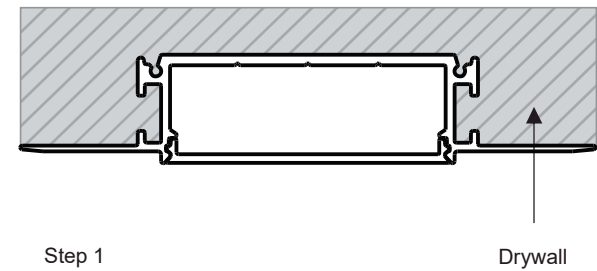

COBRA

- TRIMLESS PASTER-IN FLAT LIGHT
- Flat LED aluminum profile channel for creating a recessed light effect in a plaster wall.
- 1 meter and 2 Meter length
- Suitable for standard strip up to 8/12/18/25 mm width
- 18.5 mm overall depth 15.5 mm to flange
- 64 mm recess width
- 104 mm wide flange
- Please also see our range of Led strips and our made to measure service.

MODE NAME	: PYTHON
ALUMINIUM HEAT SINK	: ANODISED 6063-T5
COVE	: PC MILKY WHITE
FLAMABILITY	: V2 FIRE RATING FOR PC COVER
END CAP	: PP
HEAT TRANSMISSION PROPERTIES	: AL SPECIFIC HEAT IS 0.88X 10J/(kgx0C)
OPERATING TEMPARATURE	: -30° C ~ + 60° C (22° F~ 140° F)
PCB (MM)	: 8 / 10 / 12 / 18 / 25
SIZE	: 1 M / 2 M / CUSTOM
WATTS PER METER	: 9.6-28.8
CCT [K] AND COLORS	: 2300/2700/3000/3500/4000/5000/5700/6500/8000 TUNABLE/RGB/ RGBWW/R,G,B,A,P
CRI	: 80 ~85 90 + ON DEMAND
LED PER METER	: 2835 PACKAGE 120 LED / METER