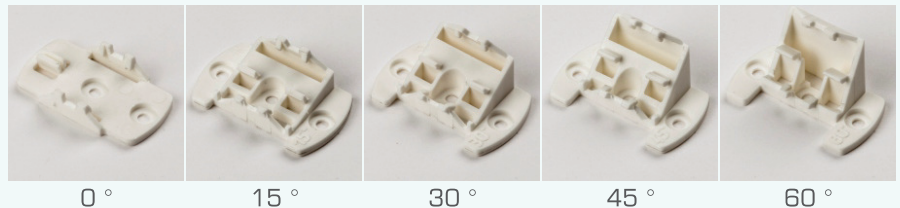

LIGHT DISTRIBUTION 15°

LED STRIP SPECIFICATION

LENS SPECIFICATIONS

- ▶ Linear lens for PROFILE Z22W-2.
- ▶ For use exclusively with LED module.
- ▶ No tools required for installing
- ▶ Beam angle 15° (frosted only),
- ▶ Uni from Distribution of light
- ▶ Material : PMMA
- ▶ UV - resistant

Frost Lens

TECHNICAL DATA

Lenth	Coefficient of Linear Expansion	Operating Temperature	Storage Temperatures	1 Tolerance Length
2,0001 mm	85 * 10-6 / K	2835 / 3014	-30 ...+80°C	- 0 mm / + 20 mm

STANDARDS

The lens passed the heat filament test with 650°C as required in EN 60598-1

ACCESSORIES FOR Z22 15°PROFILE

End Cap

Mounting Clips

* 3 Year Warranty - IP 20, 1 Year Warranty - IP 67 (* Conditions Apply) Standard Configuration **

DISCLAIMER :- Subject to change without notice. Errors and omission excepted. Always make sure to use updated version. All product names, trademarks and registered trademarks are property of their respective owners.