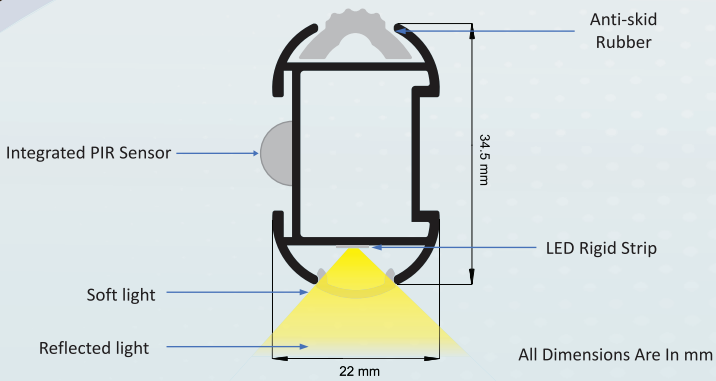

S2A-A4 DOOR TRIGGER SENSOR
S3A-A4 HAND SHAKING SENSOR

TECHNICAL DATA

ITEM NO.:	S2A-A4	S3A-A4
* Voltage	DC12V~DC24V	
* Max Wattage	60W	
* Switch Mode	IR sensor	
* Function	Door trigger	Hand shaking
* Detecting Range	5-8cm	
* Dimension	Ø 11x14mm(Recessed),13*10*8mm(Surface clips)	
* Material & Finish	Plastic, Black	
* Protection Rating	IP20	

TECHNICAL DATA

ITEM NO.:	S2A-A4
* Voltage	DC12V~DC24V
* Max Wattage	60W
* Switch Mode	IR sensor
* Function	Double Door trigger
* Detecting Range	5-8cm
* Dimension	Ø 11x14mm(Recessed),13*10*8mm(Surface clips)
* Material & Finish	Plastic, Black
* Protection Rating	IP20

DOUBLE DOOR TRIGGER SENSOR

COMBINATION CHART

Recommended Groove Size: ① Switch hole size: 8mm(Dia), 14mm(Depth)

COMBINATION CHART

Recommended Groove Size: ① Switch hole size: 11mm(Dia), 16mm(Depth)

BOLD

WARDROBE LIGHT

THE UNSEEN SOURCE OF LIGHT
FOR YOUR WARDROBES

BOLD PROFILE

3 YEAR WARRANTY

BOLD TECHNICAL PARAMETERS

PRODUCT ORDER CODE	BOLD WARDROBE LIGHT
PROFILE MATERIAL	ALUMINUM 6063 T6 + PC DIFFUSER
POWER [WATT]	14.4W TO 19.2W / METER
CCT	3000K / 4000K / 5000K / 6500K
LED	120 LED / M BRIDGELUX USA 3 SDCM
CRI	80+ / 90+
SUPPLY	24 VDC
MAX LENGTH	3050 MM
DIFFUSER	OPAL
IP PROTECTION	IP20
SENSOR	INBUILT (OPTIONAL)