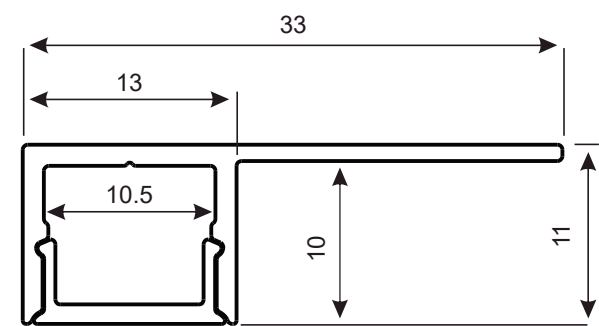

CASPIAN

- TRIMLESS PASTER-IN TILE EDGE LIGHT
- Flat LED aluminium profile channel for creating a recessed light effect in a plaster wall.
- 1 meter and 2 Meter length
- Suitable for standard strip up to 8/10 mm width
- 11 mm overall depth 10mm to flange
- 13 mm recess width
- 33 mm wide flange
- Please also see our range of Led strips and our made to measure service.