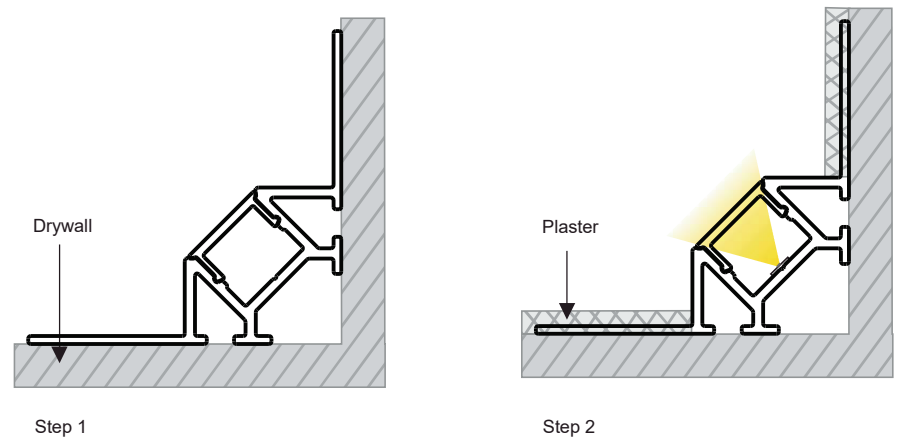

MODE NAME	: PYTHON
ALUMINIUM HEAT SINK	: ANODISED 6063-T5
COVE	: PC MILKY WHITE
FLAMABILITY	: V2 FIRE RATING FOR PC COVER
END CAP	: PP
HEAT TRANSMISSION PROPERTIES	: AL SPECIFIC HEAT IS 0.88X 10J/(kgx0C)
OPERATING TEMPERATURE	: -30° C ~ + 60° C (22° F~ 140° F)
PCB (MM)	: 8 / 10
SIZE	: 1 M / 2 M / CUSTOM
WATTS PER METER	: 9.6-14.4
CCT [K] AND COLORS	: 2300/2700/3000/3500/4000/5000/5700/6500/8000 TUNABLE/RGB/ RGBWW/R,G,B,A,P
CRI	: 80 -85 90 + ON DEMAND
LED PER METER	: 2835 PACKAGE 120 LED / METER