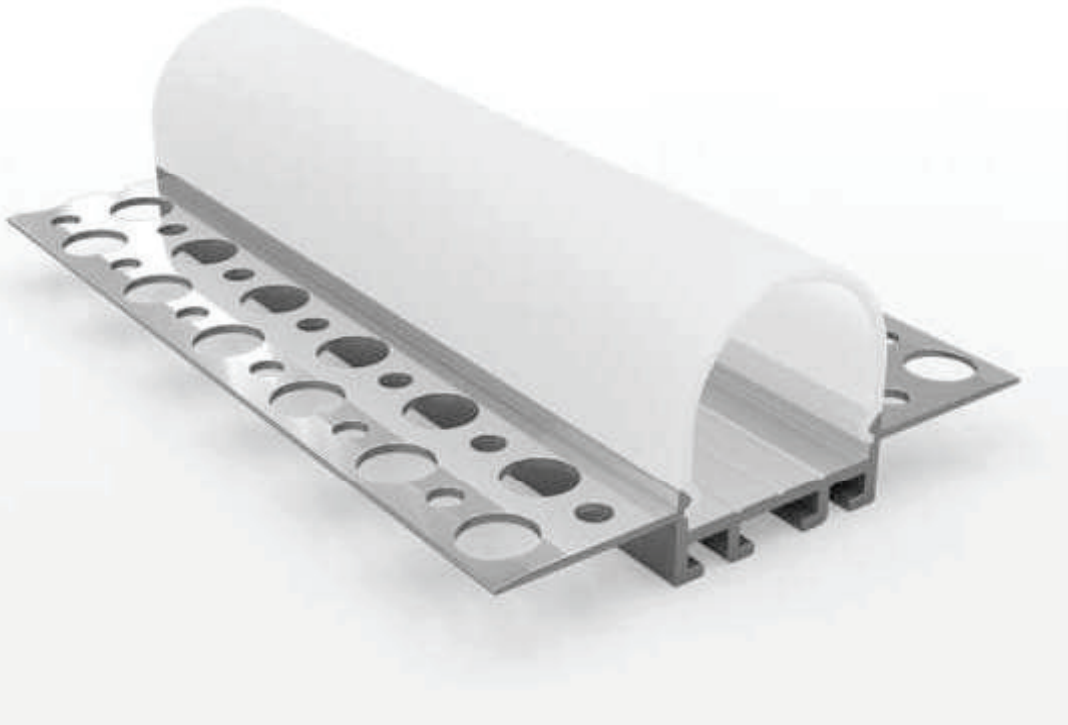

DOME

- TRIMLESS PASTER-IN FLAT LIGHT
- Flat LED aluminium profile channel for creating a recessed light effect in a plaster wall.
- 1 meter and 2 Meter length
- Suitable for standard strip up to 8/12/18 mm width
- 28 mm overall depth 7 mm to flange
- 25.4 mm recess width
- 65.4 mm wide flange
- Please also see our range of Led strips and our made to measure service

MODE NAME	: PYTHON
ALUMINIUM HEAT SINK	: ANODISED 6063-T5
COVE	: PC MILKY WHITE
FLAMABILITY	: V2 FIRE RATING FOR PC COVER
END CAP	: PP
HEAT TRANSMISSION PROPERTIES	: AL SPECIFIC HEAT IS 0.88X 10J/(kgx0C)
OPERATING TEMPERATURE	: -30° C ~ + 60° C (22° F~ 140° F)
PCB (MM)	: 8 / 10 / 12 / 18
SIZE	: 1 M / 2 M / CUSTOM
WATTS PER METER	: 9.6-19.2
CCT [K] AND COLORS	: 2300/2700/3000/3500/4000/5000/5700/6500/8000 TUNABLE/RGB/ RGBWW/R,G,B,A,P
CRI	: 80 -85 90 + ON DEMAND
LED PER METER	: 2835 PACKAGE 120 LED / METER