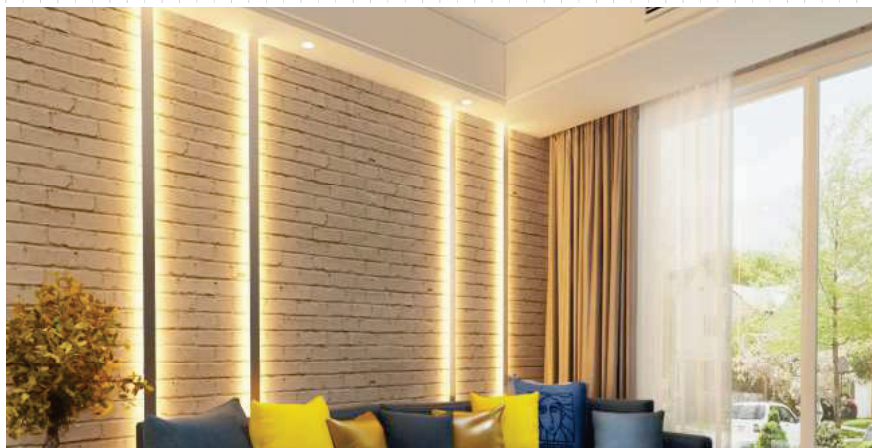

NEO 0817
11.65 x 13.48 mm
○ ● ● ● ● ●

DECO-LINE
17.10 x 14.50 mm
○ ● ● ● ● ●

N-LINE
17.10 x 27.80 mm
○ ● ● ● ● ●

LEXO-LINE
35.40 x 35.00 mm
○ ● ● ● ● ●

TURBO-LINE
50.00 x 35.00 mm
○ ● ● ● ● ●

FLIP LINE
18.20 x 48.30 mm
○ ● ● ● ● ●