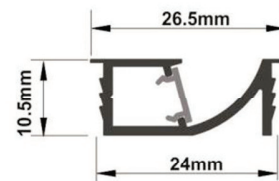

S2A-A4 DOOR TRIGGER SENSOR
S3A-A4 HAND SHAKING SENSOR

TECHNICAL DATA

ITEM NO.:	S2A-A4	S3A-A4
* Voltage	DC12V~DC24V	
* Max Wattage	60W	
* Switch Mode	IR sensor	
* Function	Door trigger	Hand shaking
* Detecting Range	5-8cm	
* Dimension	Ø 11x14mm(Recessed),13*10*8mm(Surface clips)	
* Material & Finish	Plastic, Black	
* Protection Rating	IP20	

TECHNICAL DATA

ITEM NO.:	S2A-A4
* Voltage	DC12V~DC24V
* Max Wattage	60W
* Switch Mode	IR sensor
* Function	Double Door trigger
* Detecting Range	5-8cm
* Dimension	Ø 11x14mm(Recessed),13*10*8mm(Surface clips)
* Material & Finish	Plastic, Black
* Protection Rating	IP20

Mobile- 9822332340 / 9881245432

INVEE ... truly invisible ...

ZERO GLARE ZERO GLARE

The Invisible source of Light for your shelves and wardrobes

INSTALLATION EXAMPLE OF INVEE

Recessed type installation in 18 mm wooden plate

All dimensions are in mm

INVEE TECHNICAL PARAMETERS

PRODUCT ORDER CODE	INVEE LINEAR LIGHT
PROFILE MATERIAL	ALUMINIUM 6063 T6 + PC DIFFUSER
POWER [WATT]	7.2W TO 11.52W / METER
CCT	3000K / 4000K/ 5000K / 6500K
LED	144 LED / M BRIDGELUX USA 3 SDCM
CRI	80+ / 90+
MAX LENGTH	3050 MM
DIFFUSER	OPAL / FROSTED
APPLICATION METHOD	RECESSED