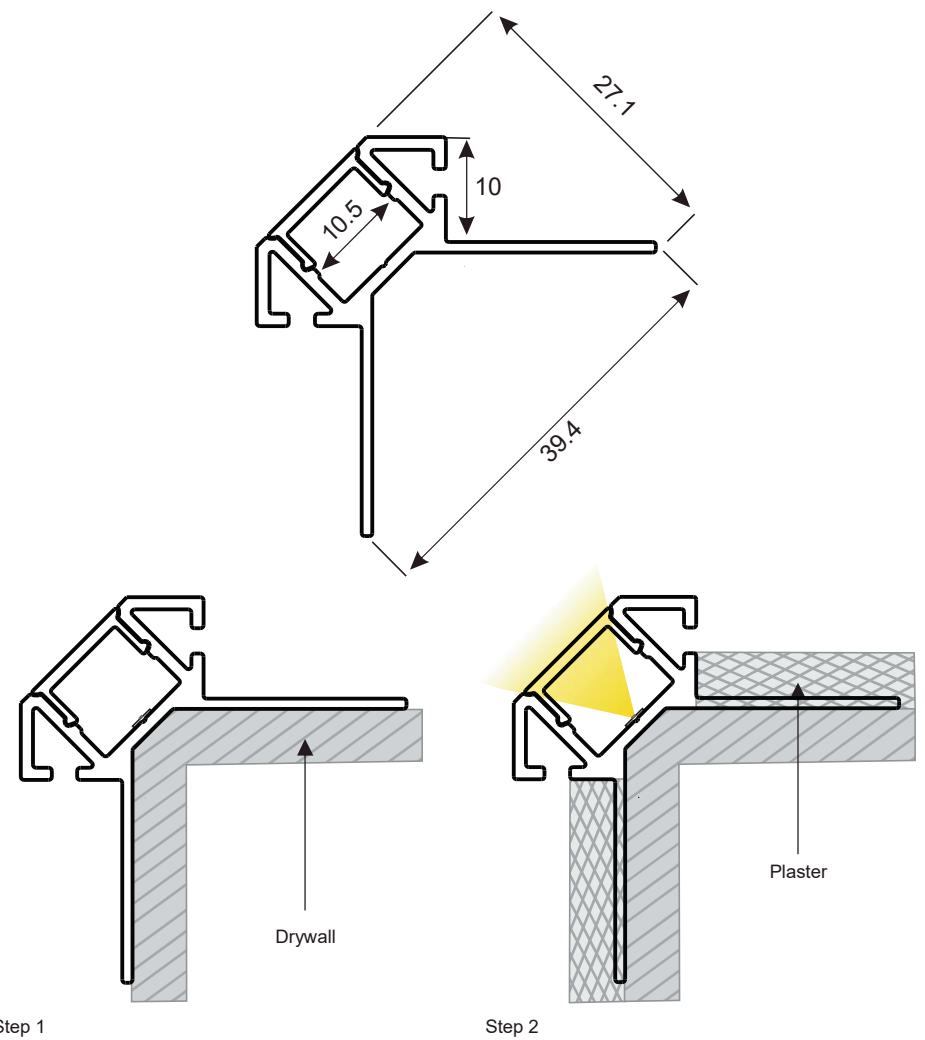

- TRIMLESS PASTER-IN TILED INTERNAL CORNER LIGHT
- Flat LED aluminum profile channel for creating a recessed light effect in a plaster wall.
- 1 meter and 2 Meter length
- Suitable for standard strip up to 8/ 10 mm width
- 11 mm overall depth 10mm to flange
- 11.5 mm recess width
- 39.4 mm wide flange
- Please also see our range of Led strips and our made to measure service.

MODE NAME	: PYTHON
ALUMINIUM HEAT SINK	: ANODISED 6063-T5
COVE	: PC MILKY WHITE
FLAMABILITY	: V2 FIRE RATING FOR PC COVER
END CAP	: PP
HEAT TRANSMISSION PROPERTIES	: AL SPECIFIC HEAT IS 0.88X 10J/(kgx0C)
OPERATING TEMPERATURE	: -30° C ~ + 60° C (22° F~ 140° F)
PCB (MM)	: 8 / 10
SIZE	: 1 M / 2 M / CUSTOM
WATTS PER METER	: 9.6-14.4
CCT [K] AND COLORS	: 2300/2700/3000/3500/4000/5000/5700/6500/8000 TUNABLE/RGB/ RGBWW/R,G,B,A,P
CRI	: 80 -85 90 + ON DEMAND
LED PER METER	: 2835 PACKAGE 120 LED / METER