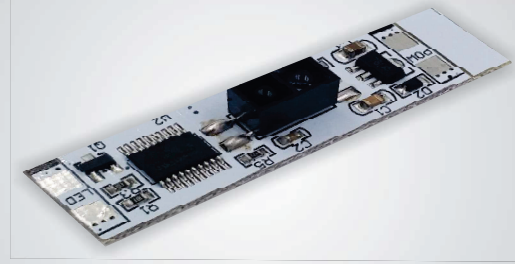

LED RIGID & FLEXIBLE STRIPS

Various Lighting Applications

NEON FLEX
Signages, Outdoor Lighting

CONTROL SYSTEMS
Dimming Control 0-10, DALI & CCT

MEANWELL SMPS & DRIVERS
Wide Range of LED Drivers

ACCESSORIES

IR SENSOR SWITCH (DOOR TRIGGER)

IR SENSOR SWITCH (SHAKING TRIGGER)

DIMMER TOUCH SENSOR SWITCH

PIR SENSOR

TOUCH SENSOR

TOUCH SENSOR

DC LED TRACK

CABLE CHANNELS