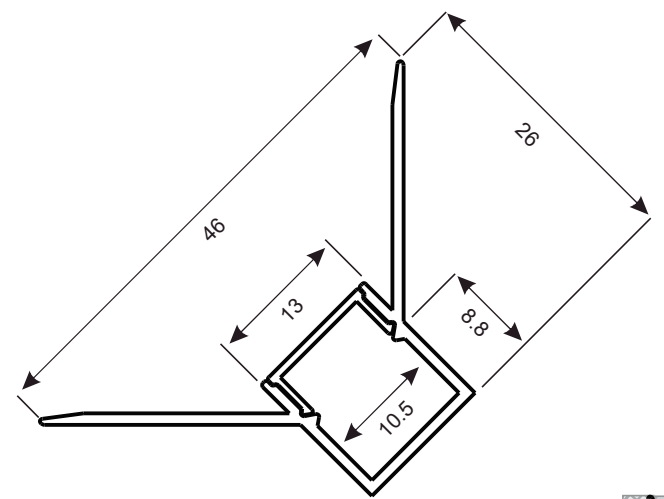

Step 1

10 mm Drywall