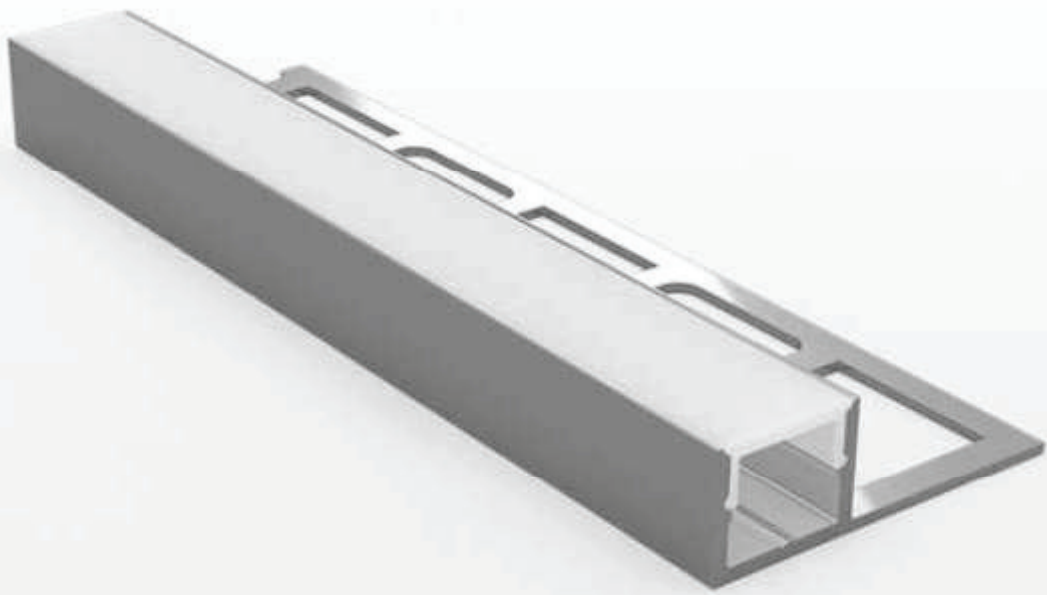

CASPIAN

- TRIMLESS PASTER-IN TILE EDGE LIGHT
- Flat LED aluminium profile channel for creating a recessed light effect in a plaster wall.
- 1 meter and 2 Meter length
- Suitable for standard strip up to 8/10 mm width
- 11 mm overall depth 10mm to flange
- 13 mm recess width
- 33 mm wide flange
- Please also see our range of Led strips and our made to measure service.