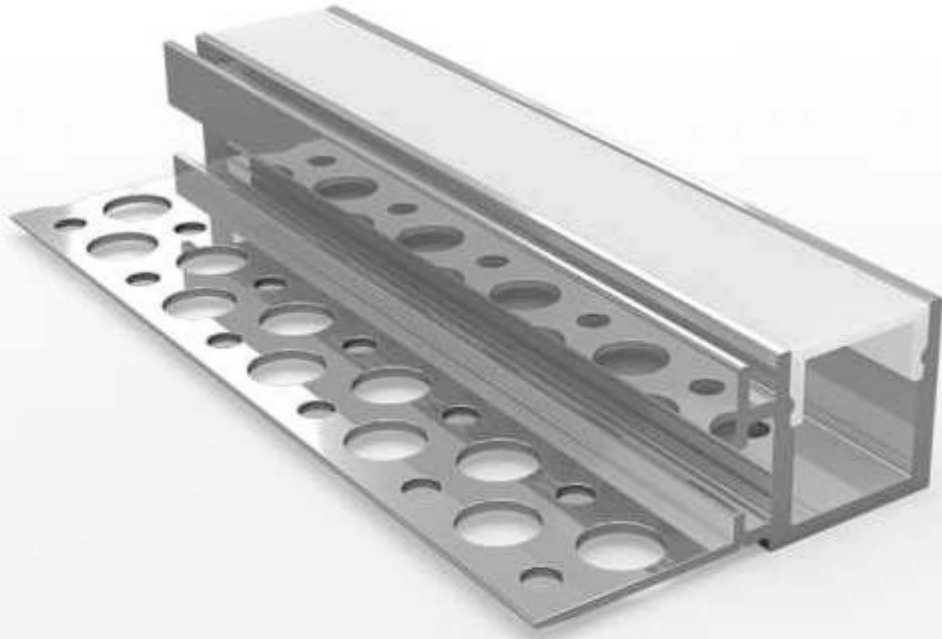

GREEN

- TRIMLESS PASTER-IN FLAT LIGHT
- Flat LED aluminium profile channel for creating a recessed light effect in a plaster wall.
- 1 meter and 2 Meter length
- Suitable for standard strip up to 8/10/12 mm width
- 19 mm overall depth 16 mm to flange
- 22.5 mm recess width
- 42.5 mm wide flange
- Please also see our range of Led strips and our made to measure service.

MODE NAME	: PYTHON
ALUMINIUM HEAT SINK	: ANODISED 6063-T5
COVE	: PC MILKY WHITE
FLAMABILITY	: V2 FIRE RATING FOR PC COVER
END CAP	: PP
HEAT TRANSMISSION PROPERTIES	: AL SPECIFIC HEAT IS 0.88X 10J/(kgx0C)
OPERATING TEMPERATURE	: -30° C ~ + 60° C (22° F ~ 140° F)
PCB (MM)	: 8 / 10 / 12
SIZE	: 1 M / 2 M / CUSTOM
WATTS PER METER	: 9.6-14.4
CCT [K] AND COLORS	: 2300/2700/3000/3500/4000/5000/5700/6500/8000 TUNABLE/RGB/ RGBWW/R,G,B,A,P
CRI	: 80 ~85 90 + ON DEMAND
LED PER METER	: 2835 PACKAGE 120 LED / METER