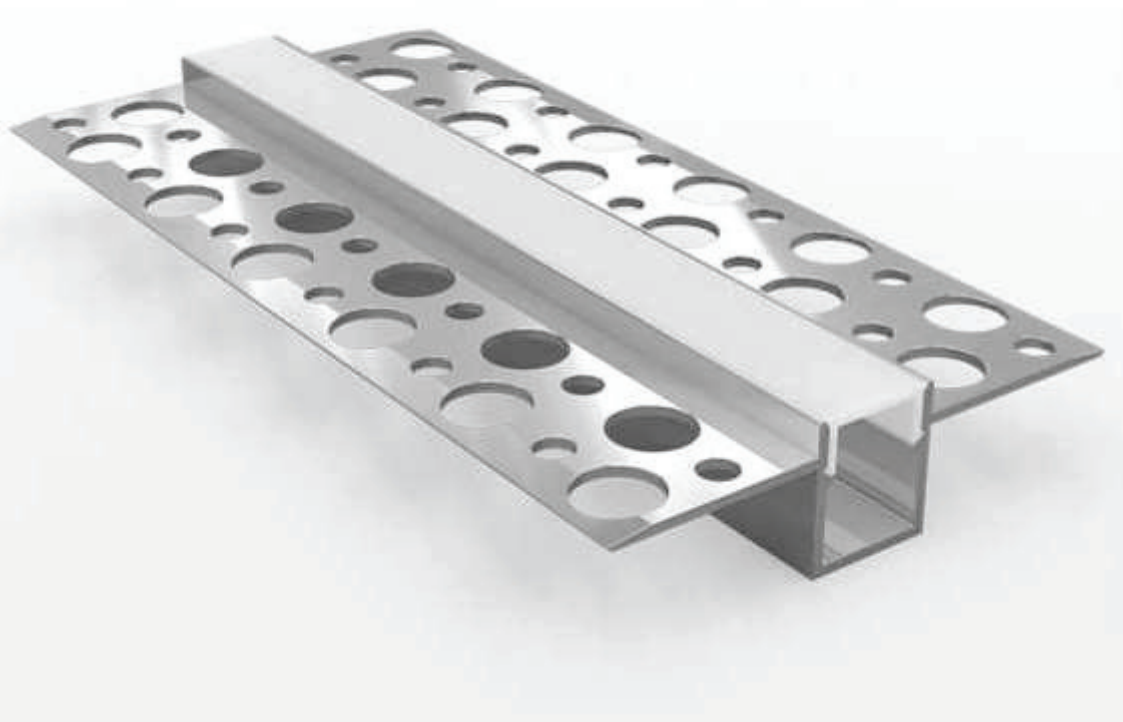

16 BIRD

17 DOME

18 DOPE

PYTHON

- TRIMLESS PASTER-IN FLAT LIGHT
- Flat LED aluminum profile channel for creating a recessed light effect in a plaster wall.
- 1 meter and 2 Meter length
- Suitable for standard strip up to 8/ 10 mm width
- 14mm overall depth, 10mm to flange
- 13 mm recess width
- 53 mm wide flange
- Please also see our range of Led strips and our made to measure service