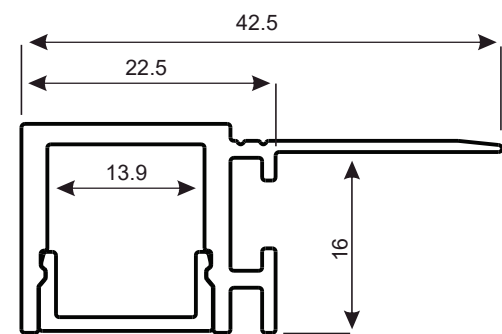

- TRIMLESS PASTER-IN FLAT LIGHT
- Flat LED aluminium profile channel for creating a recessed light effect in a plaster wall.
- 1 meter and 2 Meter length
- Suitable for standard strip up to 8/10/12 mm width
- 19 mm overall depth 16 mm to flange
- 22.5 mm recess width
- 42.5 mm wide flange
- Please also see our range of Led strips and our made to measure service.

Step 1