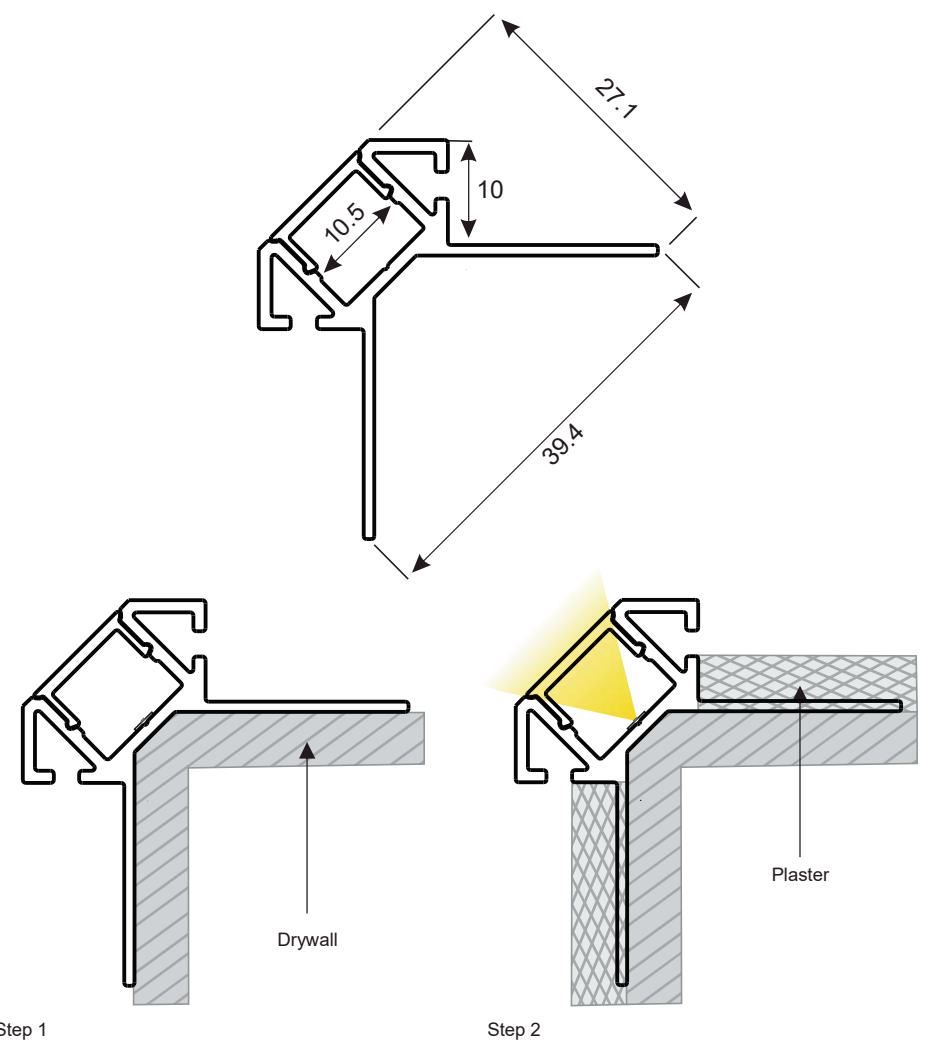

- TRIMLESS PASTER-IN TILED INTERNAL CORNER LIGHT
- Flat LED aluminum profile channel for creating a recessed light effect in a plaster wall.
- 1 meter and 2 Meter length
- Suitable for standard strip up to 8/ 10 mm width
- 11 mm overall depth 10mm to flange
- 11.5 mm recess width
- 39.4 mm wide flange
- Please also see our range of Led strips and our made to measure service.

MODE NAME	: PYTHON
ALUMINIUM HEAT SINK	: ANODISED 6063-T5
COVE	: PC MILKY WHITE
FLAMABILITY	: V2 FIRE RATING FOR PC COVER
END CAP	: PP
HEAT TRANSMISSION PROPERTIES	: AL SPECIFIC HEAT IS 0.88X 10J/(kgx0C)
OPERATING TEMPERATURE	: -30° C ~ + 60° C (22° F~ 140° F)
PCB (MM)	: 8 / 10
SIZE	: 1 M / 2 M / CUSTOM
WATTS PER METER	: 9.6-14.4
CCT [K] AND COLORS	: 2300/2700/3000/3500/4000/5000/5700/6500/8000 TUNABLE/RGB/ RGBWW/R,G,B,A,P
CRI	: 80 ~85 90 + ON DEMAND
LED PER METER	: 2835 PACKAGE 120 LED / METER