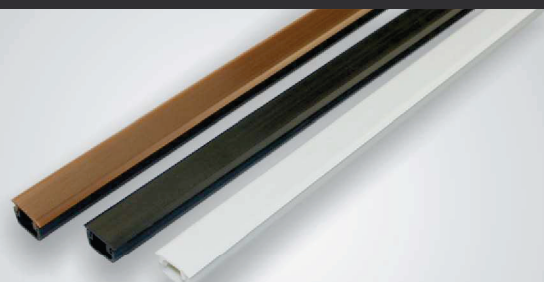

CABLE CHANNELS