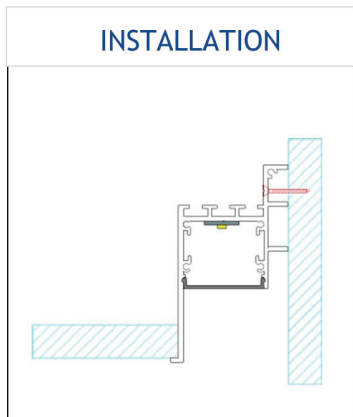

INSTALLATION

❖ APPLICATIONS:

- RESIDENCE
- OFFICE
- HOTEL
- CORRIDOR

RAJ ELECTRICALS

583, Narayan Peth, Near Kanyashala, Pune-411030.

E-Mail:-lighting@rajelectricals.co.in ,

Web Site:- www.rajelectricals.co.in

Mobile- 9822332340 / 9881245432