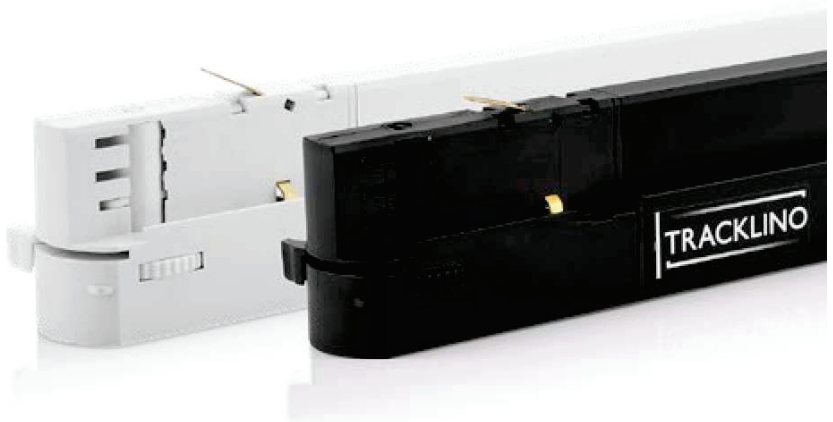

Intensity Plot

Illuminance Map

DigiLED  [®]

ILLUMINATE LIFE
INTELLIGENTLY WITH...

TRACKLINO

THE FLEXIBLE LINEAR
TRACK LIGHT SYSTEM

TRACKLINO

Choosing the most appropriate LED lighting can draw customers into your outlet, create a good first impression, and guide customers through the store, focus attention on specialty products, make prices and instructions visible and easy to read, appeal to your target market, make merchandise easy to evaluate, assist in making purchase decisions and provide a pleasant and efficient checkout. Tracklino is invented to do the exact work. What's more! Combine it with your existing spots just by simple PLUG N PLAY.