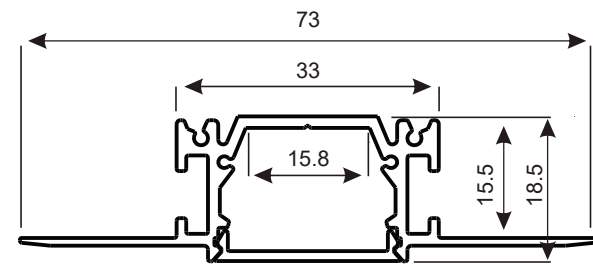

TEXAS

- TRIMLESS PASTER-IN FLAT LIGHT
- Flat LED aluminium profile channel for creating a recessed light effect in a plaster wall.
- 1 meter and 2 Meter length
- Suitable for standard strip up to 8/10/12 mm width
- 18.5 mm overall depth 15.5 mm to flange
- 33 mm recess width
- 73 mm wide flange
- Please also see our range of Led strips and our made to measure service

MODE NAME	: PYTHON
ALUMINIUM HEAT SINK	: ANODISED 6063-T5
COVE	: PC MILKY WHITE
FLAMABILITY	: V2 FIRE RATING FOR PC COVER
END CAP	: PP
HEAT TRANSMISSION PROPERTIES	: AL SPECIFIC HEAT IS 0.88X 10J/(kgx0C)
OPERATING TEMPERATURE	: -30° C ~ + 60° C (22° F~ 140° F)
PCB (MM)	: 8 / 10 / 12
SIZE	: 1 M / 2 M / CUSTOM
WATTS PER METER	: 9.6-19.2
CCT [K] AND COLORS	: 2300/2700/3000/3500/4000/5000/5700/6500/8000 TUNABLE/RGB/ RGBWW/R,G,B,A,P
CRI	: 80 -85 90 + ON DEMAND
LED PER METER	: 2835 PACKAGE 120 LED / METER