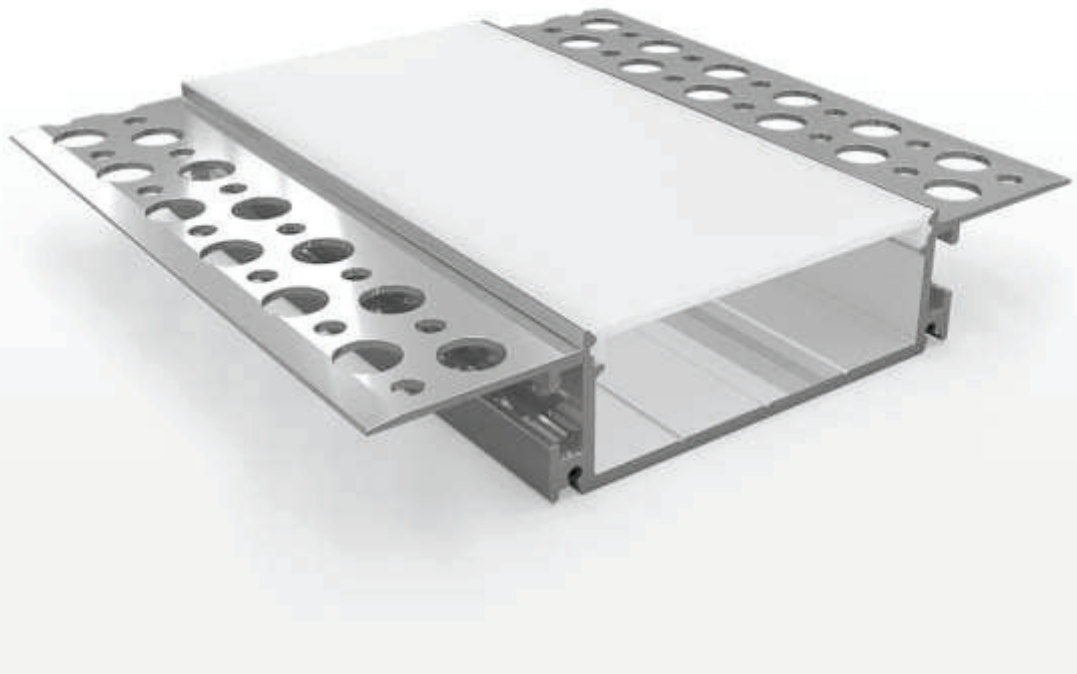

COBRA

- TRIMLESS PASTER-IN FLAT LIGHT
- Flat LED aluminum profile channel for creating a recessed light effect in a plaster wall.
- 1 meter and 2 Meter length
- Suitable for standard strip up to 8/12/18/25 mm width
- 18.5 mm overall depth 15.5 mm to flange
- 64 mm recess width
- 104 mm wide flange
- Please also see our range of Led strips and our made to measure service.

MODE NAME	: PYTHON
ALUMINIUM HEAT SINK	: ANODISED 6063-T5
COVE	: PC MILKY WHITE
FLAMABILITY	: V2 FIRE RATING FOR PC COVER
END CAP	: PP
HEAT TRANSMISSION PROPERTIES	: AL SPECIFIC HEAT IS 0.88X 10J/(kgx0C)
OPERATING TEMPARATURE	: -30° C ~ + 60° C (22° F~ 140° F)
PCB (MM)	: 8 / 10 / 12 / 18 / 25
SIZE	: 1 M / 2 M / CUSTOM
WATTS PER METER	: 9.6-28.8
CCT [K] AND COLORS	: 2300/2700/3000/3500/4000/5000/5700/6500/8000 TUNABLE/RGB/ RGBWW/R,G,B,A,P
CRI	: 80 ~85 90 + ON DEMAND
LED PER METER	: 2835 PACKAGE 120 LED / METER