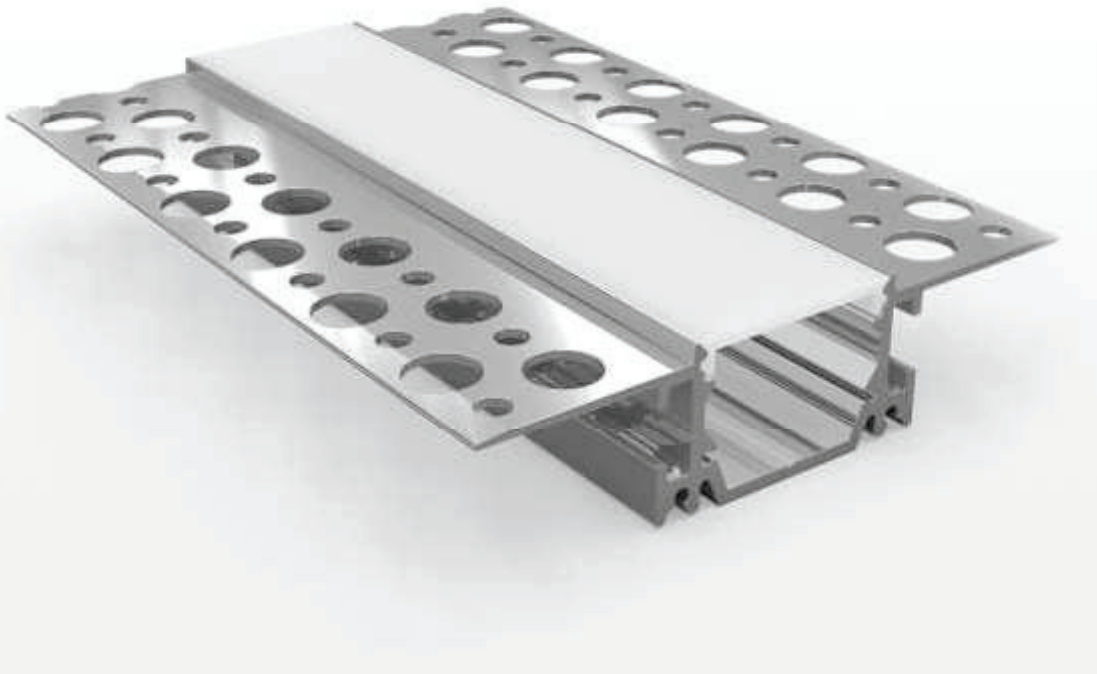

TEXAS

- TRIMLESS PASTER-IN FLAT LIGHT
- Flat LED aluminium profile channel for creating a recessed light effect in a plaster wall.
- 1 meter and 2 Meter length
- Suitable for standard strip up to 8/10/12 mm width
- 18.5 mm overall depth 15.5 mm to flange
- 33 mm recess width
- 73 mm wide flange
- Please also see our range of Led strips and our made to measure service

MODE NAME	: PYTHON
ALUMINIUM HEAT SINK	: ANODISED 6063-T5
COVE	: PC MILKY WHITE
FLAMABILITY	: V2 FIRE RATING FOR PC COVER
END CAP	: PP
HEAT TRANSMISSION PROPERTIES	: AL SPECIFIC HEAT IS 0.88X 10J/(kgx0C)
OPERATING TEMPERATURE	: -30° C ~ + 60° C (22° F~ 140° F)
PCB (MM)	: 8 / 10 / 12
SIZE	: 1 M / 2 M / CUSTOM
WATTS PER METER	: 9.6-19.2
CCT [K] AND COLORS	: 2300/2700/3000/3500/4000/5000/5700/6500/8000 TUNABLE/RGB/ RGBWW/R,G,B,A,P
CRI	: 80 -85 90 + ON DEMAND
LED PER METER	: 2835 PACKAGE 120 LED / METER