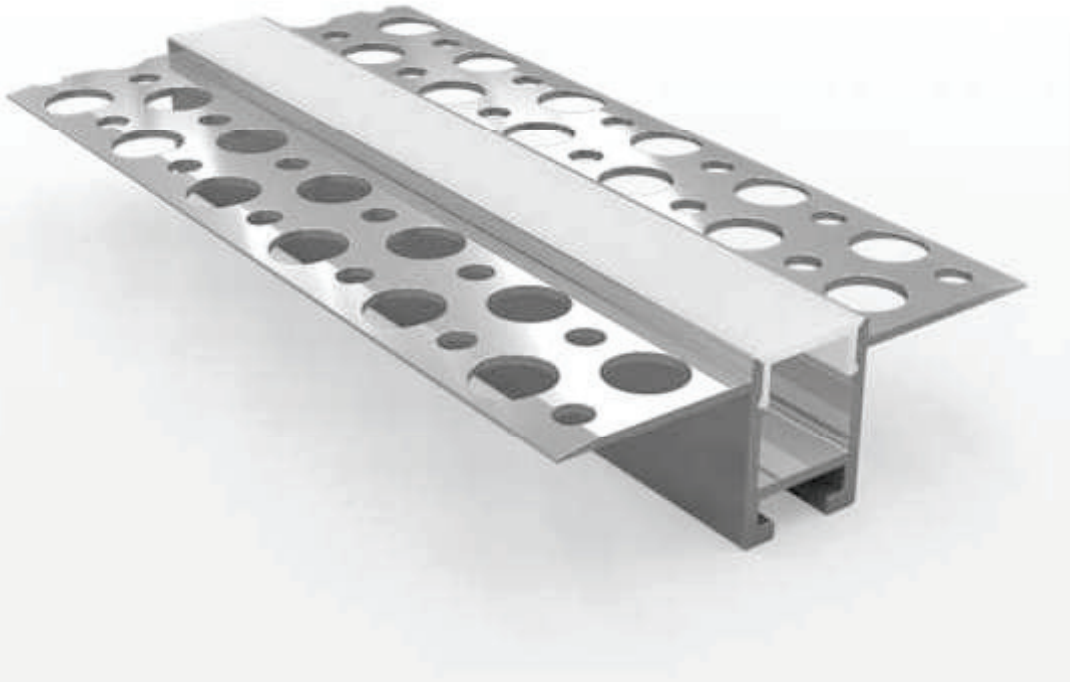

BOA

- TRIMLESS PASTER-IN FLAT LIGHT
- Flat LED aluminium profile channel for creating a recessed light effect in a plaster wall.
- 1 meter and 2 Meter length
- Suitable for standard strip up to 8/ 10 mm width
- 18.5 mm overall depth 15.5 mm to flange
- 13 mm recess width
- 53 mm wide flange
- Please also see our range of Led strips and our made to measure service

MODE NAME	: PYTHON
ALUMINIUM HEAT SINK	: ANODISED 6063-T5
COVE	: PC MILKY WHITE
FLAMABILITY	: V2 FIRE RATING FOR PC COVER
END CAP	: PP
HEAT TRANSMISSION PROPERTIES	: AL SPECIFIC HEAT IS 0.88X 10J/(kgx0C)
OPERATING TEMPARATURE	: -30° C ~ + 60° C (22° F~ 140° F)
PCB (MM)	: 8 / 10
SIZE	: 1 M / 2 M / CUSTOM
WATTS PER METER	: 9.6-14.4
CCT [K] AND COLORS	: 2300/2700/3000/3500/4000/5000/5700/6500/8000 TUNABLE/RGB/ RGBWW/R,G,B,A,P
CRI	: 80 ~85 90 + ON DEMAND
LED PER METER	: 2835 PACKAGE 120 LED / METER