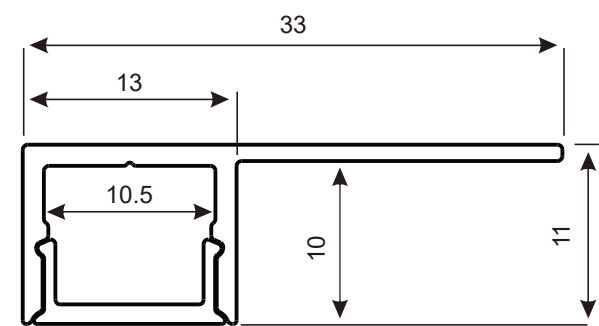

- TRIMLESS PASTER-IN TILE EDGE LIGHT
- Flat LED aluminium profile channel for creating a recessed light effect in a plaster wall.
- 1 meter and 2 Meter length
- Suitable for standard strip up to 8/10 mm width
- 11 mm overall depth 10mm to flange
- 13 mm recess width
- 33 mm wide flange
- Please also see our range of Led strips and our made to measure service.