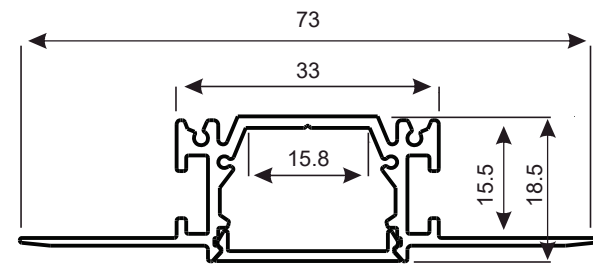

VIPERS

- TRIMLESS PASTER-IN FLAT LIGHT
- Flat LED aluminum profile channel for creating a recessed light effect in a plaster wall.
- 1 meter and 2 Meter length
- Suitable for standard strip up to 8/12/18/25 mm width
- 18.5mm overall depth 15.5mm to flange
- 48 mm recess width
- 88 mm wide flange
- Please also see our range of Led strips and our made to measure service.