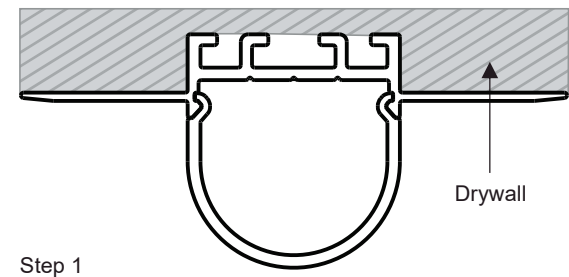

DOME

- TRIMLESS PASTER-IN FLAT LIGHT
- Flat LED aluminium profile channel for creating a recessed light effect in a plaster wall.
- 1 meter and 2 Meter length
- Suitable for standard strip up to 8/12/18 mm width
- 28 mm overall depth 7 mm to flange
- 25.4 mm recess width
- 65.4 mm wide flange
- Please also see our range of Led strips and our made to measure service

MODE NAME	: PYTHON
ALUMINIUM HEAT SINK	: ANODISED 6063-T5
COVE	: PC MILKY WHITE
FLAMABILITY	: V2 FIRE RATING FOR PC COVER
END CAP	: PP
HEAT TRANSMISSION PROPERTIES	: AL SPECIFIC HEAT IS 0.88X 10J/(kgx0C)
OPERATING TEMPERATURE	: -30° C ~ + 60° C (22° F~ 140° F)
PCB (MM)	: 8 / 10 / 12 / 18
SIZE	: 1 M / 2 M / CUSTOM
WATTS PER METER	: 9.6-19.2
CCT [K] AND COLORS	: 2300/2700/3000/3500/4000/5000/5700/6500/8000 TUNABLE/RGB/ RGBWW/R,G,B,A,P
CRI	: 80 -85 90 + ON DEMAND
LED PER METER	: 2835 PACKAGE 120 LED / METER