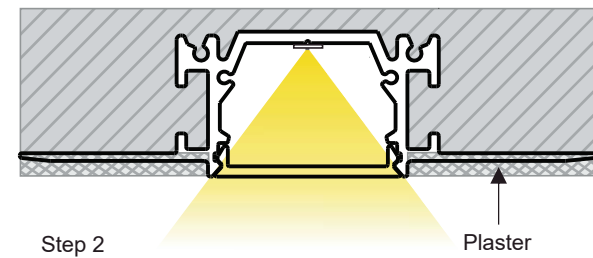

TEXAS

- TRIMLESS PASTER-IN FLAT LIGHT
- Flat LED aluminium profile channel for creating a recessed light effect in a plaster wall.
- 1 meter and 2 Meter length
- Suitable for standard strip up to 8/10/12 mm width
- 18.5 mm overall depth 15.5 mm to flange
- 33 mm recess width
- 73 mm wide flange
- Please also see our range of Led strips and our made to measure service

MODE NAME	: PYTHON
ALUMINIUM HEAT SINK	: ANODISED 6063-T5
COVE	: PC MILKY WHITE
FLAMABILITY	: V2 FIRE RATING FOR PC COVER
END CAP	: PP
HEAT TRANSMISSION PROPERTIES	: AL SPECIFIC HEAT IS 0.88X 10J/(kgx0C)
OPERATING TEMPERATURE	: -30° C ~ + 60° C (22° F~ 140° F)
PCB (MM)	: 8 / 10 / 12
SIZE	: 1 M / 2 M / CUSTOM
WATTS PER METER	: 9.6-19.2
CCT [K] AND COLORS	: 2300/2700/3000/3500/4000/5000/5700/6500/8000 TUNABLE/RGB/ RGBWW/R,G,B,A,P
CRI	: 80 -85 90 + ON DEMAND
LED PER METER	: 2835 PACKAGE 120 LED / METER