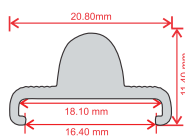

Z22 15°

Data Sheet. Z22 15°

15° LENS

digipto®
 TECHNOLOGIES PVT. LTD.

LED Light for you
 powered by OSRAM
 CERTIFIED PARTNER

PRODUCT FEATURES

* High Brightness Single Color LED Strip	15.80 mm X 16mm
* 2835 SMT Package	24 V DC Input Voltage
* High Luminous Intensity	Thermal Conductive adhesive tape on
* Slim Design	Back Side for better heat transmission
* High Reliability	15° beam angle
* Solid State, High Shock, Vibration resistant	3 Year Warranty
* Maintenance Free, Easy Installation, Long life	Good Thermal Conductivity
* very Low Power Consumption and Low Heat	
* Easy to Pack, ship and Install	