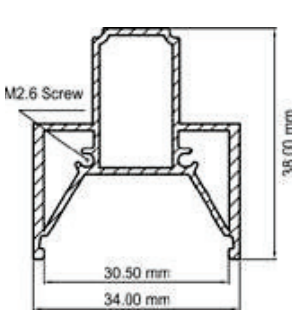

CROSS SECTION SIZES

3 wire series