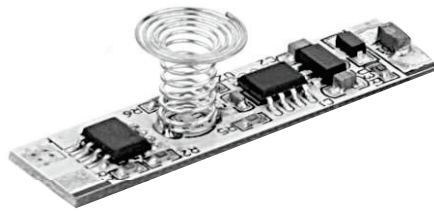

12/24 VDC
36W/72W

LED Indicator
Size : 50X7.8X10 mm

TOUCH SENSOR (PCB TYPE)