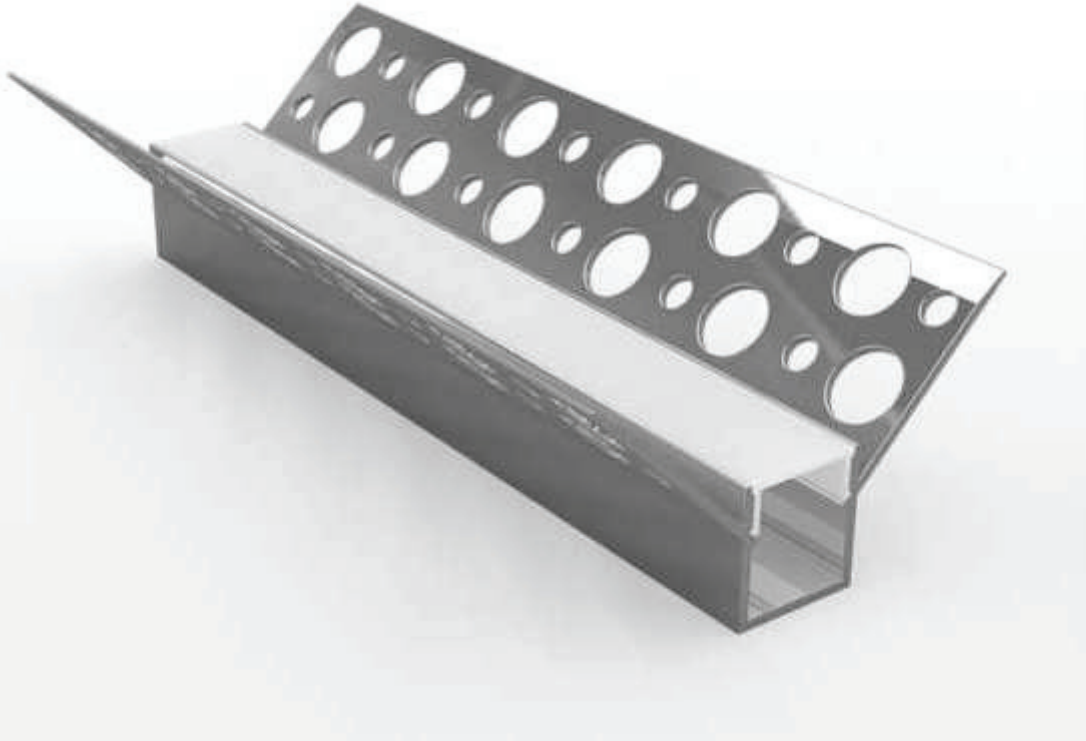

ARCO

- TRIMLESS PASTER-IN INTERNAL CORNER LIGHT
- Flat LED aluminium profile channel for creating a recessed light effect in a plaster wall.
- 1 meter and 2 Meter length
- Suitable for standard strip up to 8/10 mm width
- 14 mm overall depth , 8.8mm to flange.
- 13 mm recess width
- 46 mm wide flange
- Please also see our range of Led strips and our made to measure service

MODE NAME	: PYTHON
ALUMINIUM HEAT SINK	: ANODISED 6063-T5
COVE	: PC MILKY WHITE
FLAMABILITY	: V2 FIRE RATING FOR PC COVER
END CAP	: PP
HEAT TRANSMISSION PROPERTIES	: AL SPECIFIC HEAT IS 0.88X 10J/(kgx0C)
OPERATING TEMPERATURE	: -30° C ~ + 60° C (22° F~ 140° F)
PCB (MM)	: 8 / 10
SIZE	: 1 M / 2 M / CUSTOM
WATTS PER METER	: 9.6-14.4
CCT [K] AND COLORS	: 2300/2700/3000/3500/4000/5000/5700/6500/8000 TUNABLE/RGB/ RGBWW/R,G,B,A,P
CRI	: 80 ~85 90 + ON DEMAND
LED PER METER	: 2835 PACKAGE 120 LED / METER