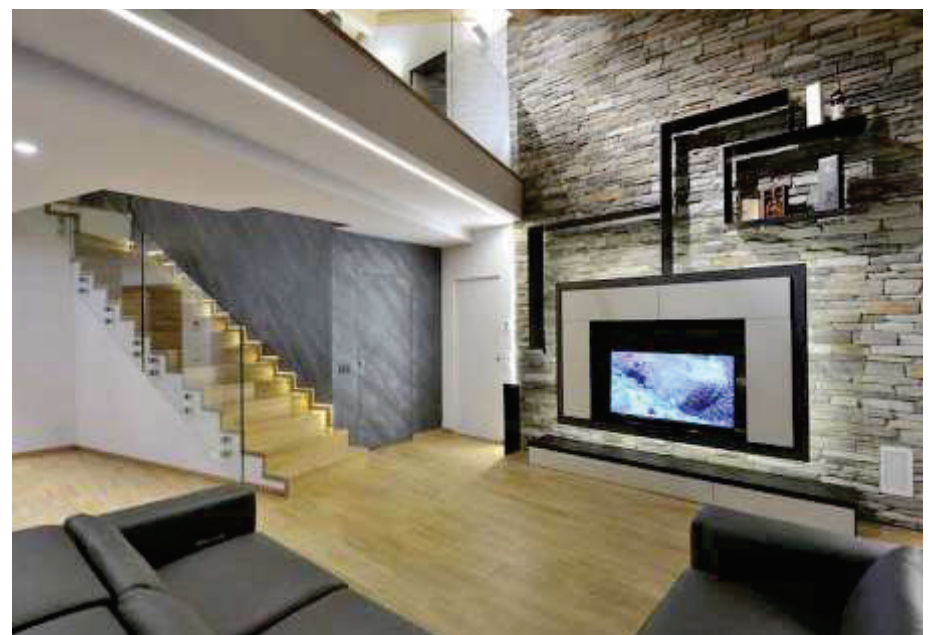

TEXAS

- TRIMLESS PASTER-IN FLAT LIGHT
- Flat LED aluminium profile channel for creating a recessed light effect in a plaster wall.
- 1 meter and 2 Meter length
- Suitable for standard strip up to 8/10/12 mm width
- 18.5 mm overall depth 15.5 mm to flange
- 33 mm recess width
- 73 mm wide flange
- Please also see our range of Led strips and our made to measure service

MODE NAME	: PYTHON
ALUMINIUM HEAT SINK	: ANODISED 6063-T5
COVE	: PC MILKY WHITE
FLAMABILITY	: V2 FIRE RATING FOR PC COVER
END CAP	: PP
HEAT TRANSMISSION PROPERTIES	: AL SPECIFIC HEAT IS 0.88X 10J/(kgx0C)
OPERATING TEMPERATURE	: -30° C ~ + 60° C (22° F~ 140° F)
PCB (MM)	: 8 / 10 / 12
SIZE	: 1 M / 2 M / CUSTOM
WATTS PER METER	: 9.6-19.2
CCT [K] AND COLORS	: 2300/2700/3000/3500/4000/5000/5700/6500/8000 TUNABLE/RGB/ RGBWW/R,G,B,A,P
CRI	: 80 -85 90 + ON DEMAND
LED PER METER	: 2835 PACKAGE 120 LED / METER