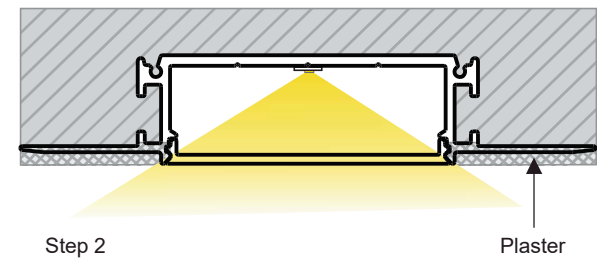

COBRA

- TRIMLESS PASTER-IN FLAT LIGHT
- Flat LED aluminum profile channel for creating a recessed light effect in a plaster wall.
- 1 meter and 2 Meter length
- Suitable for standard strip up to 8/12/18/25 mm width
- 18.5 mm overall depth 15.5 mm to flange
- 64 mm recess width
- 104 mm wide flange
- Please also see our range of Led strips and our made to measure service.

MODE NAME	: PYTHON
ALUMINIUM HEAT SINK	: ANODISED 6063-T5
COVE	: PC MILKY WHITE
FLAMABILITY	: V2 FIRE RATING FOR PC COVER
END CAP	: PP
HEAT TRANSMISSION PROPERTIES	: AL SPECIFIC HEAT IS 0.88X 10J/(kgx0C)
OPERATING TEMPARATURE	: -30° C ~ + 60° C (22° F~ 140° F)
PCB (MM)	: 8 / 10 / 12 / 18 / 25
SIZE	: 1 M / 2 M / CUSTOM
WATTS PER METER	: 9.6-28.8
CCT [K] AND COLORS	: 2300/2700/3000/3500/4000/5000/5700/6500/8000 TUNABLE/RGB/ RGBWW/R,G,B,A,P
CRI	: 80 ~85 90 + ON DEMAND
LED PER METER	: 2835 PACKAGE 120 LED / METER