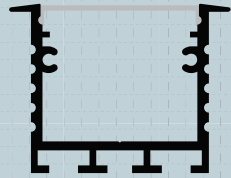

PRIMO-LITE
45.75 x 35.00 mm
○ ● ● ● ● ● ● ●