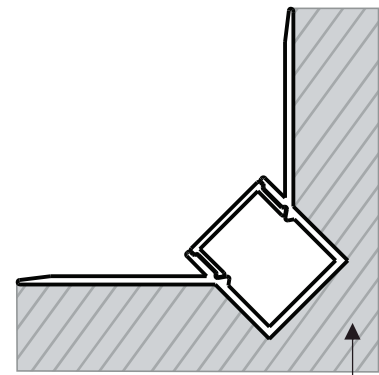

Step 1

10 mm Drywall