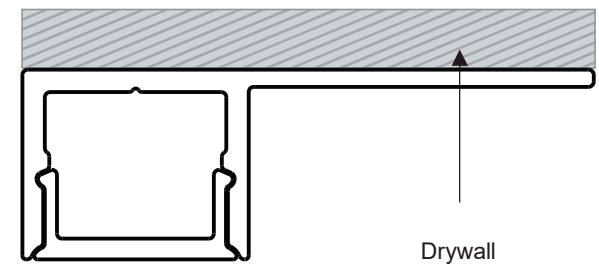

CASPIAN

- TRIMLESS PASTER-IN TILE EDGE LIGHT
- Flat LED aluminium profile channel for creating a recessed light effect in a plaster wall.
- 1 meter and 2 Meter length
- Suitable for standard strip up to 8/10 mm width
- 11 mm overall depth 10mm to flange
- 13 mm recess width
- 33 mm wide flange
- Please also see our range of Led strips and our made to measure service.