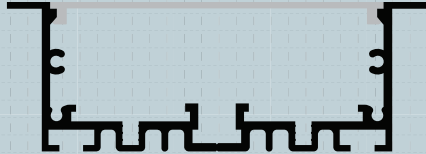

MAX-LITE
90.00 x 32.00 mm
○ ● ● ● ● ● ● ●