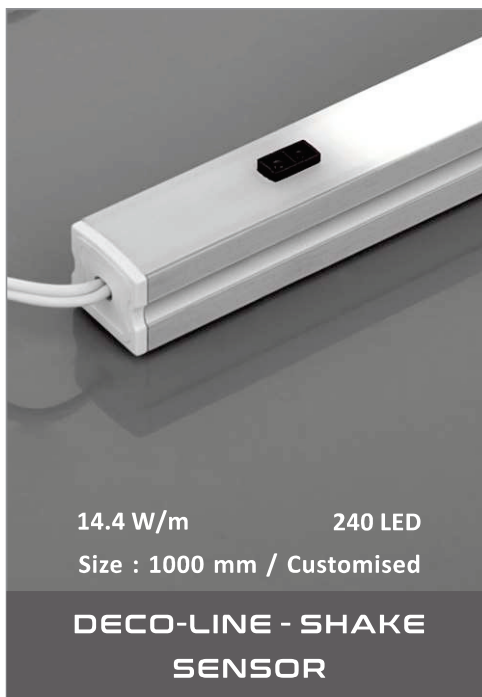

14.4 W/m   240 LED
Size : 1000 mm / Customised

**DECO-LINE - SHAKE
SENSOR**