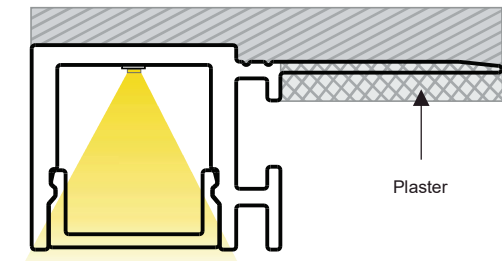

Step 2

MODE NAME	: PYTHON
ALUMINIUM HEAT SINK	: ANODISED 6063-T5
COVE	: PC MILKY WHITE
FLAMABILITY	: V2 FIRE RATING FOR PC COVER
END CAP	: PP
HEAT TRANSMISSION PROPERTIES	: AL SPECIFIC HEAT IS 0.88X 10J/(kgx0C)
OPERATING TEMPERATURE	: -30° C ~ + 60° C (22° F ~ 140° F)
PCB (MM)	: 8 / 10 / 12
SIZE	: 1 M / 2 M / CUSTOM
WATTS PER METER	: 9.6-14.4
CCT [K] AND COLORS	: 2300/2700/3000/3500/4000/5000/5700/6500/8000 TUNABLE/RGB/ RGBWW/R,G,B,A,P
CRI	: 80 ~85 90 + ON DEMAND
LED PER METER	: 2835 PACKAGE 120 LED / METER