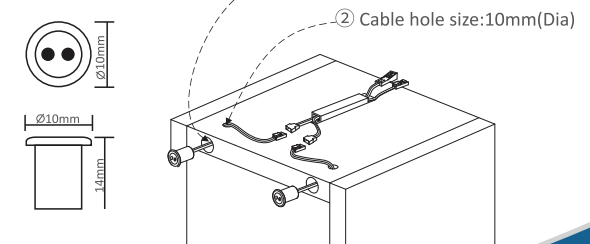

S2A-A4 DOOR TRIGGER SENSOR
S3A-A4 HAND SHAKING SENSOR

TECHNICAL DATA

ITEM NO.:	S2A-A4	S3A-A4
* Voltage	DC12V~DC24V	
* Max Wattage	60W	
* Switch Mode	IR sensor	
* Function	Door trigger	Hand shaking
* Detecting Range	5-8cm	
* Dimension	Ø 11x14mm(Recessed),13*10*8mm(Surface clips)	
* Material & Finish	Plastic, Black	
* Protection Rating	IP20	

TECHNICAL DATA

ITEM NO.:	S2A-A4
* Voltage	DC12V~DC24V
* Max Wattage	60W
* Switch Mode	IR sensor
* Function	Double Door trigger
* Detecting Range	5-8cm
* Dimension	Ø 11x14mm(Recessed),13*10*8mm(Surface clips)
* Material & Finish	Plastic, Black
* Protection Rating	IP20

DOUBLE DOOR TRIGGER SENSOR

COMBINATION CHART

Recommended Groove Size: ① Switch hole size: 8mm(Dia), 14mm(Depth)

COMBINATION CHART

Recommended Groove Size: ① Switch hole size: 11mm(Dia), 16mm(Depth)

BOLD

WARDROBE LIGHT