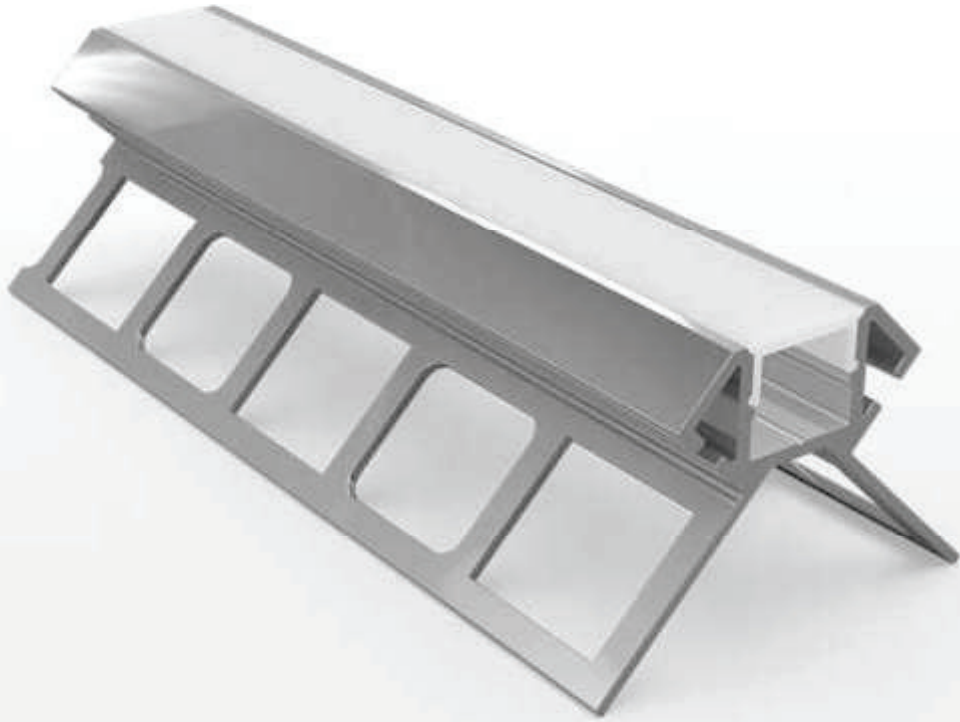

BIRD

- TRIMLESS PASTER-IN TILED INTERNAL CORNER LIGHT
- Flat LED aluminum profile channel for creating a recessed light effect in a plaster wall.
- 1 meter and 2 Meter length
- Suitable for standard strip up to 8/ 10 mm width
- 11 mm overall depth 10mm to flange
- 11.5 mm recess width
- 39.4 mm wide flange
- Please also see our range of Led strips and our made to measure service.

MODE NAME	: PYTHON
ALUMINIUM HEAT SINK	: ANODISED 6063-T5
COVE	: PC MILKY WHITE
FLAMABILITY	: V2 FIRE RATING FOR PC COVER
END CAP	: PP
HEAT TRANSMISSION PROPERTIES	: AL SPECIFIC HEAT IS 0.88X 10J/(kgx0C)
OPERATING TEMPERATURE	: -30° C ~ + 60° C (22° F~ 140° F)
PCB (MM)	: 8 / 10
SIZE	: 1 M / 2 M / CUSTOM
WATTS PER METER	: 9.6-14.4
CCT [K] AND COLORS	: 2300/2700/3000/3500/4000/5000/5700/6500/8000 TUNABLE/RGB/ RGBWW/R,G,B,A,P
CRI	: 80 -85 90 + ON DEMAND
LED PER METER	: 2835 PACKAGE 120 LED / METER