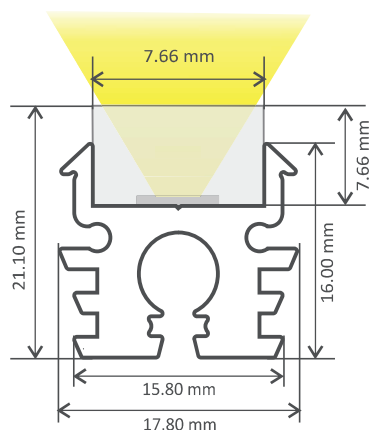

SPOT-LINE

DigiLED presents world's most Ultra-compact indoor wall washer "SPOTLINE". Available in various color temperatures and 3 different sizes. SPOTLINE is powered by high performance CREE LED and worlds No. 1 optic brand KHATOD from ITALY. What's More! We power it by the best driver Meanwell.

SPOTLINE Linear ULTRA COMPACT LED Wall washers are designed to light up walls in a linear format, with narrow output lenses, adding sophistication to all the architectural project you may have. They are easy to install to all types of structures with different types of mountings available.

Technical Details

Product	Size (WxHxL)	LED Package	PCB	LED nos	Nominal Volt	Nominal Current	Watt/m	Input Driver
Spot-line 1000	17.8 x 16.0 x 1000 mm	3535 Cree	AL	18	54V	500 mA	30W	CC = 54V DC
Spot-line 670	17.8 x 16.0 x 670 mm	3535 Cree	AL	9	36V	500 mA	20W	CC = 36V DC
Spot-line 340	17.8 x 16.0 x 340 mm	3535 Cree	AL	6	18V	500 mA	10W	CC = 18V DC

Dimensions And Weight

Standard Lengths (mm)	Width (mm)	Height (mm)	Cable Length (mm)	Product Weight (kg)
1000 mm	17.80 mm	21.10 mm	100 mm	0.430 kg
670 mm	17.80 mm	21.10 mm	100 mm	0.225 kg
340 mm	17.80 mm	21.10 mm	100 mm	0.155 kg