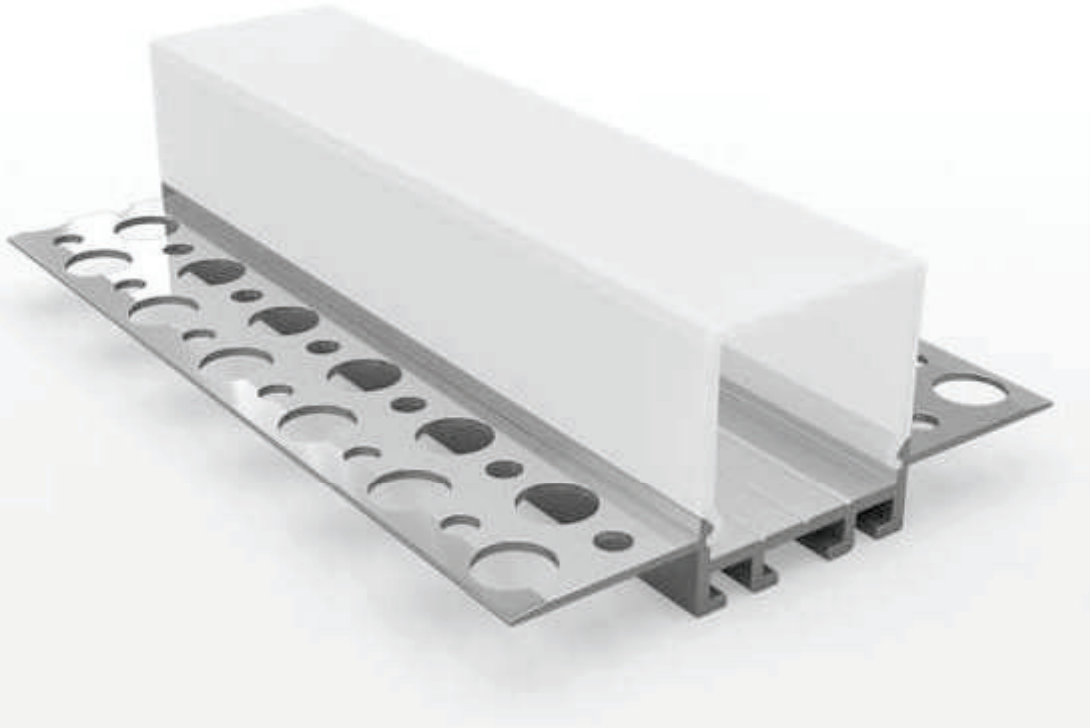

DOPE

- TRIMLESS PASTER-IN FLAT LIGHT
- Flat LED aluminium profile channel for creating a recessed light effect in a plaster wall.
- 1 meter and 2 Meter length
- Suitable for standard strip up to 8/12/18 mm width
- 28 mm overall depth 7 mm to flange
- 25.4 mm recess width
- 65.4 mm wide flange
- Please also see our range of Led strips and our made to measure service.

MODE NAME	: PYTHON
ALUMINIUM HEAT SINK	: ANODISED 6063-T5
COVE	: PC MILKY WHITE
FLAMABILITY	: V2 FIRE RATING FOR PC COVER
END CAP	: PP
HEAT TRANSMISSION PROPERTIES	: AL SPECIFIC HEAT IS 0.88X 10J/(kgx0C)
OPERATING TEMPERATURE	: -30° C ~ + 60° C (22° F~ 140° F)
PCB (MM)	: 8 / 10 / 12 / 18
SIZE	: 1 M / 2 M / CUSTOM
WATTS PER METER	: 9.6-19.2
CCT [K] AND COLORS	: 2300/2700/3000/3500/4000/5000/5700/6500/8000 TUNABLE/RGB/ RGBWW/R,G,B,A,P
CRI	: 80 ~85 90 + ON DEMAND
LED PER METER	: 2835 PACKAGE 120 LED / METER