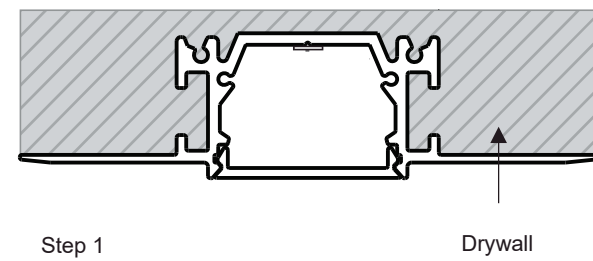

TEXAS

- TRIMLESS PASTER-IN FLAT LIGHT
- Flat LED aluminium profile channel for creating a recessed light effect in a plaster wall.
- 1 meter and 2 Meter length
- Suitable for standard strip up to 8/10/12 mm width
- 18.5 mm overall depth 15.5 mm to flange
- 33 mm recess width
- 73 mm wide flange
- Please also see our range of Led strips and our made to measure service

MODE NAME	: PYTHON
ALUMINIUM HEAT SINK	: ANODISED 6063-T5
COVE	: PC MILKY WHITE
FLAMABILITY	: V2 FIRE RATING FOR PC COVER
END CAP	: PP
HEAT TRANSMISSION PROPERTIES	: AL SPECIFIC HEAT IS 0.88X 10J/(kgx0C)
OPERATING TEMPERATURE	: -30° C ~ + 60° C (22° F~ 140° F)
PCB (MM)	: 8 / 10 / 12
SIZE	: 1 M / 2 M / CUSTOM
WATTS PER METER	: 9.6-19.2
CCT [K] AND COLORS	: 2300/2700/3000/3500/4000/5000/5700/6500/8000 TUNABLE/RGB/ RGBWW/R,G,B,A,P
CRI	: 80 -85 90 + ON DEMAND
LED PER METER	: 2835 PACKAGE 120 LED / METER