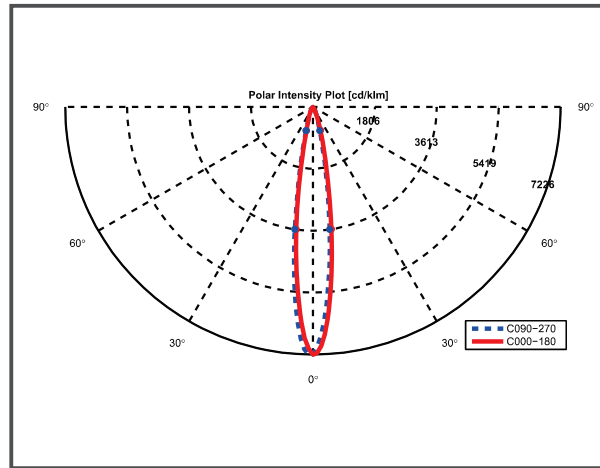

Lens Specifications

- Material : PMMA Optics
- Holder Material : ABS
- Operating temp : -20°C to +50°C
- Storage temp : -20°C to +50°C
- Beam angle : 10° (frosted only)
- Lifespan at 25°C : 30,000 hrs
- Uniform distribution of light
- UV-resistant

Standards

The lens passed the heat filament test with 650°C as required in EN 60598-1.

Photo metrical Data

Color Temperature (K)	Color Rendering Index (Ra)	Luminous Flux (lm)	Luminous Efficacy (lm/w)	Standard Deviation of color matching
2700K, 3000K, 4000K, 5000K, 6500K	Ra 80+	1680 lm	90 Lm/w	3 SDCM

Intensity Plot