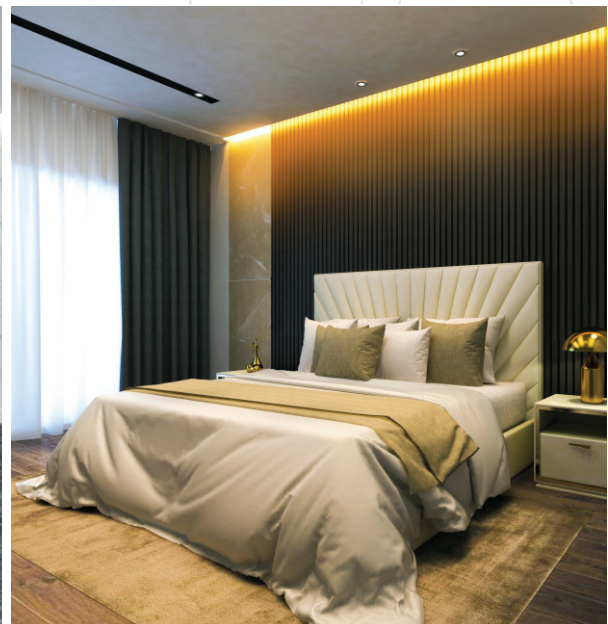

DIFFUSED
LINEAR
AL SUPPORT
PROJECTS
DECORATIVE LIGHTING

STAIRCASE
LIGHTING
UNIFORM
STRONG TECHNIC

DIRECT & INDIRECT
PROJECT PLANNING
ARCHITECTURAL
RECESSED
SURFACE
WARDROBE

INDOOR & OUTDOOR

Accessories Separately Available

**LED
LINEAR
LIGHTING**