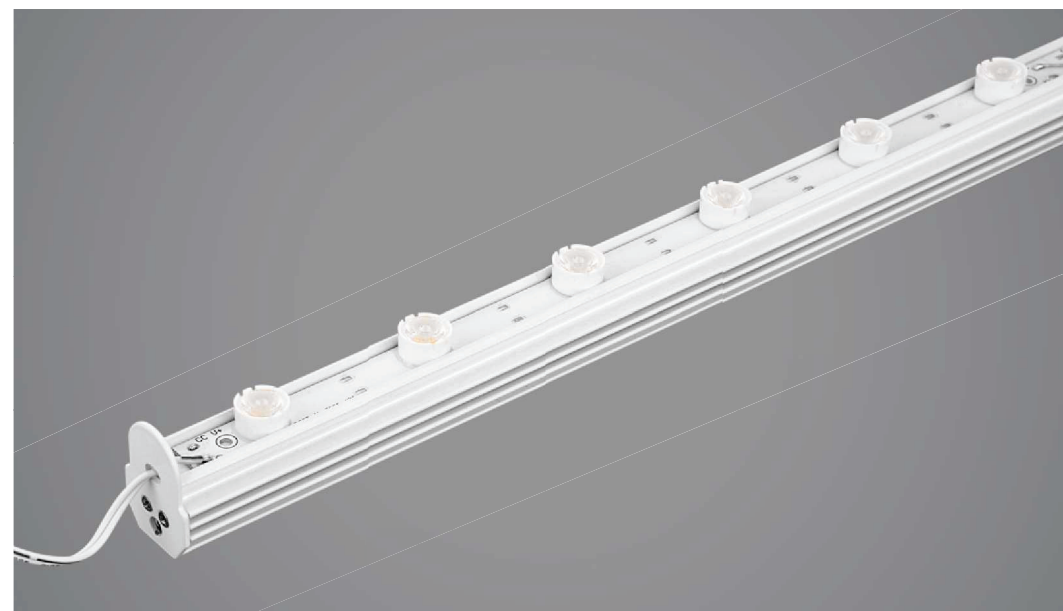

SPOT-LINE

DigiLED presents world's most Ultra-compact indoor wall washer "SPOTLINE". Available in various color temperatures and 3 different sizes. SPOTLINE is powered by high performance CREE LED and worlds No. 1 optic brand KHATOD from ITALY. What's More! We power it by the best driver Meanwell.

SPOTLINE Linear ULTRA COMPACT LED Wall washers are designed to light up walls in a linear format, with narrow output lenses, adding sophistication to all the architectural project you may have. They are easy to install to all types of structures with different types of mountings available.

Technical Details

Product	Size (WxHxL)	LED Package	PCB	LED nos	Nominal Volt	Nominal Current	Watt/m	Input Driver
Spot-line 1000	17.8 x 16.0 x 1000 mm	3535 Cree	AL	18	54V	500 mA	30W	CC = 54V DC
Spot-line 670	17.8 x 16.0 x 670 mm	3535 Cree	AL	9	36V	500 mA	20W	CC = 36V DC
Spot-line 340	17.8 x 16.0 x 340 mm	3535 Cree	AL	6	18V	500 mA	10W	CC = 18V DC

Dimensions And Weight

Standard Lengths (mm)	Width (mm)	Height (mm)	Cable Length (mm)	Product Weight (kg)
1000 mm	17.80 mm	21.10 mm	100 mm	0.430 kg
670 mm	17.80 mm	21.10 mm	100 mm	0.225 kg
340 mm	17.80 mm	21.10 mm	100 mm	0.155 kg