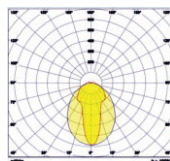

Z22 15°

Data Sheet. Z22 15°

15° LENS

digipto®
 TECHNOLOGIES PVT. LTD.

LED Light for you
 powered by OSRAM
 CERTIFIED PARTNER

PRODUCT FEATURES

* High Brightness Single Color LED Strip	15.80 mm X 16mm
* 2835 SMT Package	24 V DC Input Voltage
* High Luminous Intensity	Thermal Conductive adhesive tape on
* Slim Design	Back Side for better heat transmission
* High Reliability	15° beam angle
* Solid State, High Shock, Vibration resistant	3 Year Warranty
* Maintenance Free, Easy Installation, Long life	Good Thermal Conductivity
* very Low Power Consumption and Low Heat	
* Easy to Pack, ship and Install	