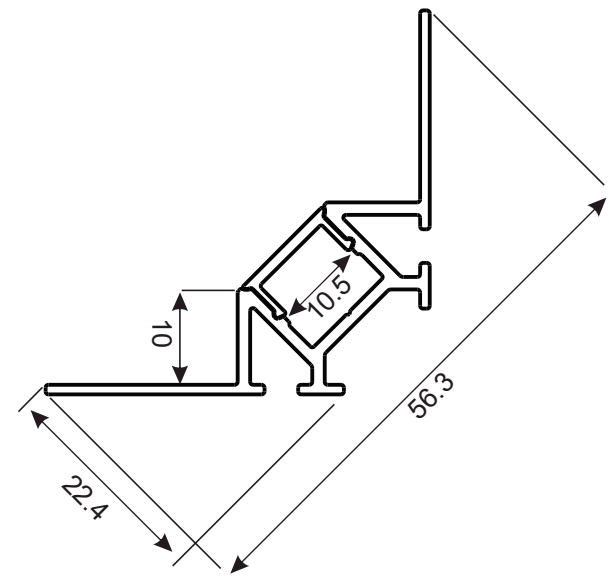

- TRIMLESS PASTER-IN TILED EXTERNAL CORNER LIGHT
- Flat LED aluminium profile channel for creating a recessed light effect in a plaster wall.
- 1 meter and 2 Meter length
- Suitable for standard strip up to 8/10 mm width
- 11mm overall depth 10mm to flange
- 11.5 mm recess width
- 56.3 mm wide flange
- Please also see our range of Led strips and our made to measure service.