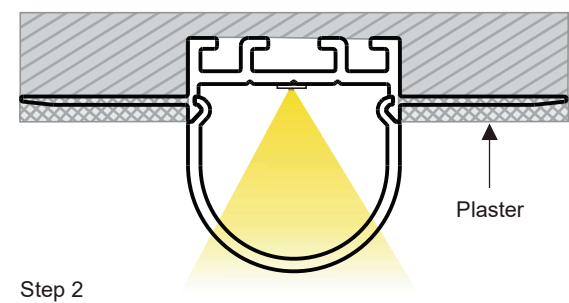

DOME

- TRIMLESS PASTER-IN FLAT LIGHT
- Flat LED aluminium profile channel for creating a recessed light effect in a plaster wall.
- 1 meter and 2 Meter length
- Suitable for standard strip up to 8/12/18 mm width
- 28 mm overall depth 7 mm to flange
- 25.4 mm recess width
- 65.4 mm wide flange
- Please also see our range of Led strips and our made to measure service

MODE NAME	: PYTHON
ALUMINIUM HEAT SINK	: ANODISED 6063-T5
COVE	: PC MILKY WHITE
FLAMABILITY	: V2 FIRE RATING FOR PC COVER
END CAP	: PP
HEAT TRANSMISSION PROPERTIES	: AL SPECIFIC HEAT IS 0.88X 10J/(kgx0C)
OPERATING TEMPERATURE	: -30° C ~ + 60° C (22° F~ 140° F)
PCB (MM)	: 8 / 10 / 12 / 18
SIZE	: 1 M / 2 M / CUSTOM
WATTS PER METER	: 9.6-19.2
CCT [K] AND COLORS	: 2300/2700/3000/3500/4000/5000/5700/6500/8000 TUNABLE/RGB/ RGBWW/R,G,B,A,P
CRI	: 80 -85 90 + ON DEMAND
LED PER METER	: 2835 PACKAGE 120 LED / METER