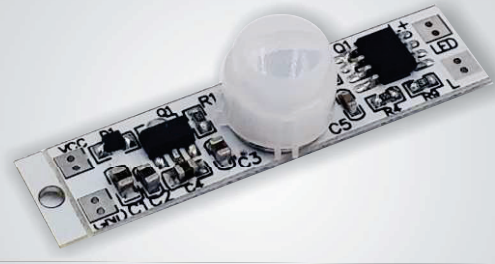

ACCESSORIES

PIR SENSOR