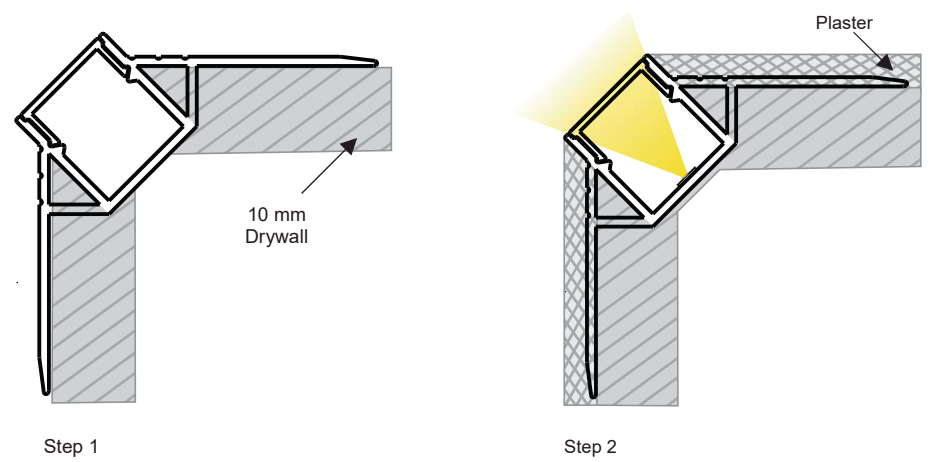

ARIZON

- TRIMLESS PASTER-IN EXTERNAL CORNER LIGHT
- Flat LED aluminium profile channel for creating a recessed light effect in a plaster wall.
- 1 meter and 2 Meter length
- Suitable for standard strip up to 8/ 10 mm width
- 14 mm overall depth .6.8 mm to flange
- 13.1 mm recess width
- 50.6 mm wide flange
- Please also see our range of Led strips and our made to measure service

MODE NAME	: PYTHON
ALUMINIUM HEAT SINK	: ANODISED 6063-T5
COVE	: PC MILKY WHITE
FLAMABILITY	: V2 FIRE RATING FOR PC COVER
END CAP	: PP
HEAT TRANSMISSION PROPERTIES	: AL SPECIFIC HEAT IS 0.88X 10J/(kgx0C)
OPERATING TEMPERATURE	: -30° C ~ + 60° C (22° F~ 140° F)
PCB (MM)	: 8 / 10
SIZE	: 1 M / 2 M / CUSTOM
WATTS PER METER	: 9.6-14.4
CCT [K] AND COLORS	: 2300/2700/3000/3500/4000/5000/5700/6500/8000 TUNABLE/RGB/ RGBWW/R,G,B,A,P
CRI	: 80 -85 90 + ON DEMAND
LED PER METER	: 2835 PACKAGE 120 LED / METER