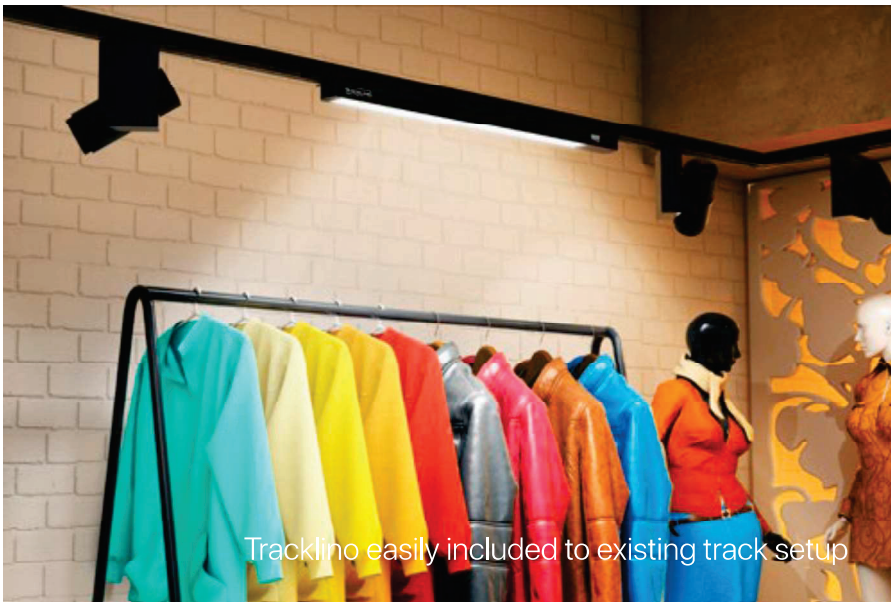

Intensity Plot

Illuminance Map

DigiLED  [®]

ILLUMINATE LIFE
INTELLIGENTLY WITH...

TRACKLINO

THE FLEXIBLE LINEAR
TRACK LIGHT SYSTEM

TRACKLINO

Choosing the most appropriate LED lighting can draw customers into your outlet, create a good first impression, and guide customers through the store, focus attention on specialty products, make prices and instructions visible and easy to read, appeal to your target market, make merchandise easy to evaluate, assist in making purchase decisions and provide a pleasant and efficient checkout. Tracklino is invented to do the exact work. What's more! Combine it with your existing spots just by simple PLUG N PLAY.

THE DIFFERENCE

FABULOUS FEATURES OF TRACKLINO

PLUG AND PLAY

Easy to install, move and shift. Just unlock and redesign your ambiance. Can be recessed or suspended as you want and reused whenever needed.

TOUGH