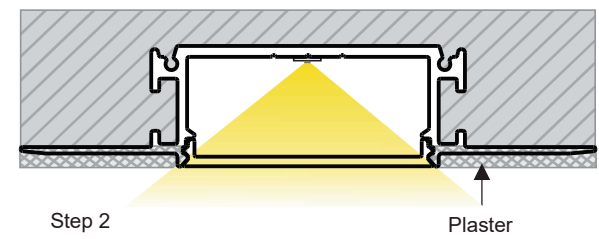

VIPERS

- TRIMLESS PASTER-IN FLAT LIGHT
- Flat LED aluminum profile channel for creating a recessed light effect in a plaster wall.
- 1 meter and 2 Meter length
- Suitable for standard strip up to 8/12/18/25 mm width
- 18.5mm overall depth 15.5mm to flange
- 48 mm recess width
- 88 mm wide flange
- Please also see our range of Led strips and our made to measure service.

MODE NAME	: PYTHON
ALUMINIUM HEAT SINK	: ANODISED 6063-T5
COVE	: PC MILKY WHITE
FLAMABILITY	: V2 FIRE RATING FOR PC COVER
END CAP	: PP
HEAT TRANSMISSION PROPERTIES	: AL SPECIFIC HEAT IS 0.88X 10J/(kgx0C)
OPERATING TEMPARATURE	: -30° C ~ + 60° C (22° F~ 140° F)
PCB (MM)	: 8 / 10 / 12 / 18 / 25
SIZE	: 1 M / 2 M / CUSTOM
WATTS PER METER	: 9.6-22.0
CCT [K] AND COLORS	: 2300/2700/3000/3500/4000/5000/5700/6500/8000 TUNABLE/RGB/ RGBWW/R,G,B,A,P
CRI	: 80 ~85 90 + ON DEMAND
LED PER METER	: 2835 PACKAGE 120 LED / METER