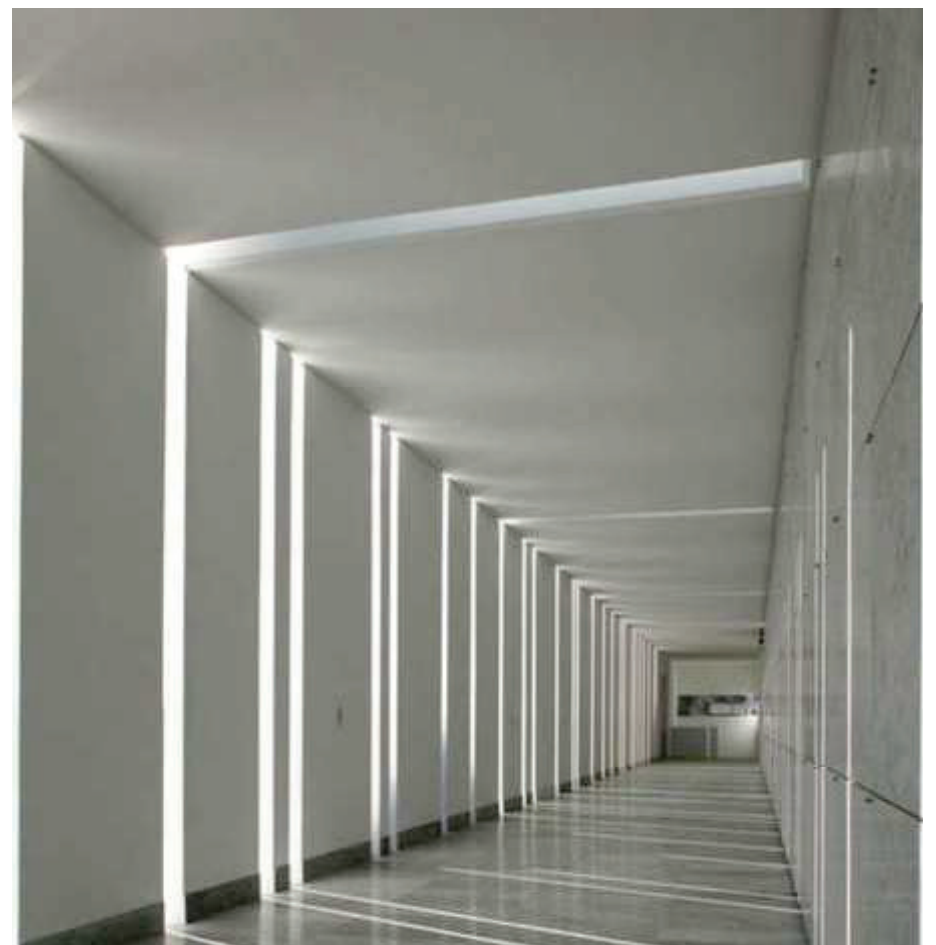

MODE NAME	: PYTHON
ALUMINIUM HEAT SINK	: ANODISED 6063-T5
COVE	: PC MILKY WHITE
FLAMABILITY	: V2 FIRE RATING FOR PC COVER
END CAP	: PP
HEAT TRANSMISSION PROPERTIES	: AL SPECIFIC HEAT IS 0.88X 10J/(kgx0C)
OPERATING TEMPARATURE	: -30° C ~ + 60° C (22° F~ 140° F)
PCB (MM)	: 8 / 10 / 12 / 18 / 25
SIZE	: 1 M / 2 M / CUSTOM
WATTS PER METER	: 9.6-22.0
CCT [K] AND COLORS	: 2300/2700/3000/3500/4000/5000/5700/6500/8000 TUNABLE/RGB/ RGBWW/R,G,B,A,P
CRI	: 80 ~85 90 + ON DEMAND
LED PER METER	: 2835 PACKAGE 120 LED / METER