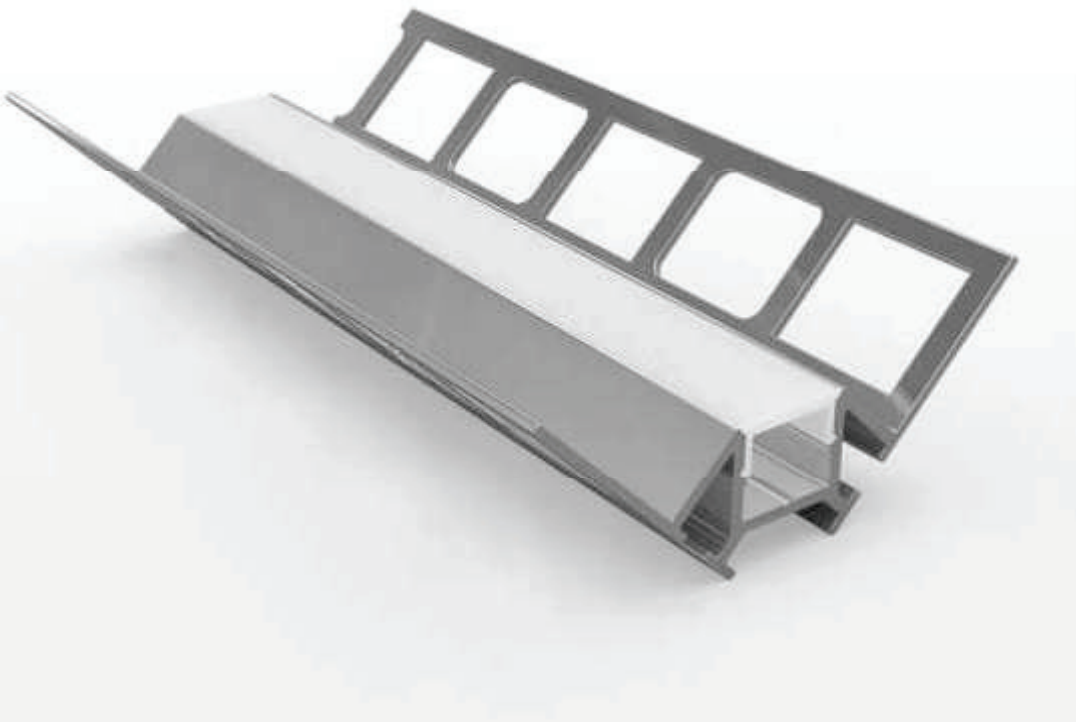

BATS

- TRIMLESS PASTER-IN TILED EXTERNAL CORNER LIGHT
- Flat LED aluminium profile channel for creating a recessed light effect in a plaster wall.
- 1 meter and 2 Meter length
- Suitable for standard strip up to 8/10 mm width
- 11mm overall depth 10mm to flange
- 11.5 mm recess width
- 56.3 mm wide flange
- Please also see our range of Led strips and our made to measure service.

MODE NAME	: PYTHON
ALUMINIUM HEAT SINK	: ANODISED 6063-T5
COVE	: PC MILKY WHITE
FLAMABILITY	: V2 FIRE RATING FOR PC COVER
END CAP	: PP
HEAT TRANSMISSION PROPERTIES	: AL SPECIFIC HEAT IS 0.88X 10J/(kgx0C)
OPERATING TEMPERATURE	: -30° C ~ + 60° C (22° F~ 140° F)
PCB (MM)	: 8 / 10
SIZE	: 1 M / 2 M / CUSTOM
WATTS PER METER	: 9.6-14.4
CCT [K] AND COLORS	: 2300/2700/3000/3500/4000/5000/5700/6500/8000 TUNABLE/RGB/ RGBWW/R,G,B,A,P
CRI	: 80 -85 90 + ON DEMAND
LED PER METER	: 2835 PACKAGE 120 LED / METER