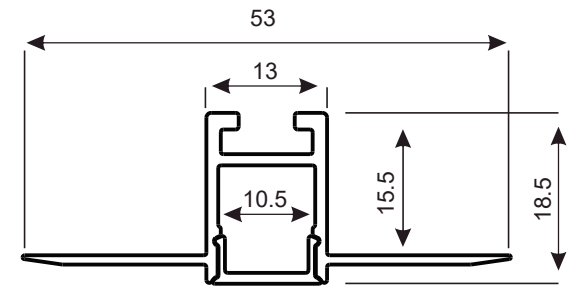

BOA

- TRIMLESS PASTER-IN FLAT LIGHT
- Flat LED aluminium profile channel for creating a recessed light effect in a plaster wall.
- 1 meter and 2 Meter length
- Suitable for standard strip up to 8/ 10 mm width
- 18.5 mm overall depth 15.5 mm to flange
- 13 mm recess width
- 53 mm wide flange
- Please also see our range of Led strips and our made to measure service

MODE NAME	: PYTHON
ALUMINIUM HEAT SINK	: ANODISED 6063-T5
COVE	: PC MILKY WHITE
FLAMABILITY	: V2 FIRE RATING FOR PC COVER
END CAP	: PP
HEAT TRANSMISSION PROPERTIES	: AL SPECIFIC HEAT IS 0.88X 10J/(kgx0C)
OPERATING TEMPARATURE	: -30° C ~ + 60° C (22° F~ 140° F)
PCB (MM)	: 8 / 10
SIZE	: 1 M / 2 M / CUSTOM
WATTS PER METER	: 9.6-14.4
CCT [K] AND COLORS	: 2300/2700/3000/3500/4000/5000/5700/6500/8000 TUNABLE/RGB/ RGBWW/R,G,B,A,P
CRI	: 80 ~85 90 + ON DEMAND
LED PER METER	: 2835 PACKAGE 120 LED / METER