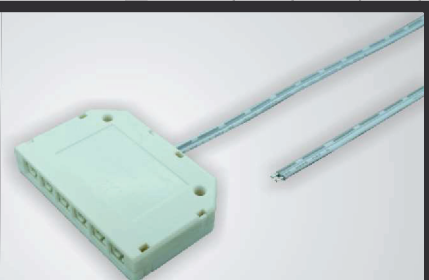

POWER DISTRIBUTOR