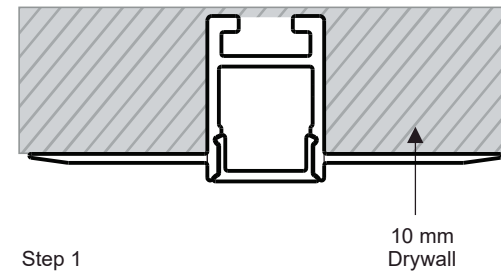

BOA

- TRIMLESS PASTER-IN FLAT LIGHT
- Flat LED aluminium profile channel for creating a recessed light effect in a plaster wall.
- 1 meter and 2 Meter length
- Suitable for standard strip up to 8/ 10 mm width
- 18.5 mm overall depth 15.5 mm to flange
- 13 mm recess width
- 53 mm wide flange
- Please also see our range of Led strips and our made to measure service

MODE NAME	: PYTHON
ALUMINIUM HEAT SINK	: ANODISED 6063-T5
COVE	: PC MILKY WHITE
FLAMABILITY	: V2 FIRE RATING FOR PC COVER
END CAP	: PP
HEAT TRANSMISSION PROPERTIES	: AL SPECIFIC HEAT IS 0.88X 10J/(kgx0C)
OPERATING TEMPARATURE	: -30° C ~ + 60° C (22° F~ 140° F)
PCB (MM)	: 8 / 10
SIZE	: 1 M / 2 M / CUSTOM
WATTS PER METER	: 9.6-14.4
CCT [K] AND COLORS	: 2300/2700/3000/3500/4000/5000/5700/6500/8000 TUNABLE/RGB/ RGBWW/R,G,B,A,P
CRI	: 80 ~85 90 + ON DEMAND
LED PER METER	: 2835 PACKAGE 120 LED / METER