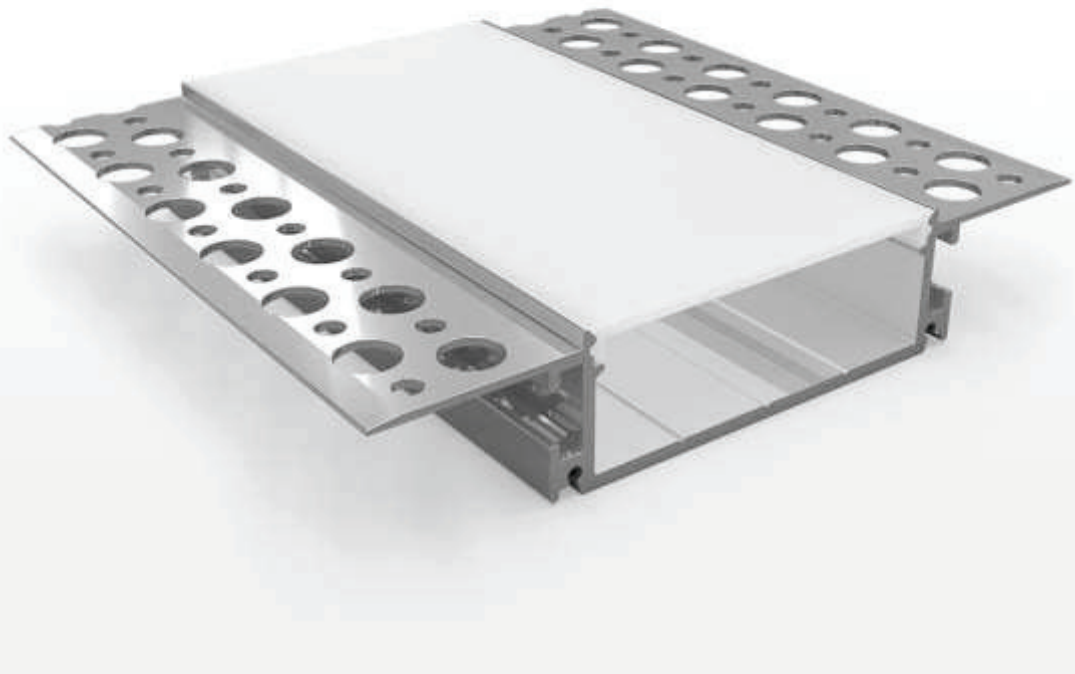

COBRA

- TRIMLESS PASTER-IN FLAT LIGHT
- Flat LED aluminum profile channel for creating a recessed light effect in a plaster wall.
- 1 meter and 2 Meter length
- Suitable for standard strip up to 8/12/18/25 mm width
- 18.5 mm overall depth 15.5 mm to flange
- 64 mm recess width
- 104 mm wide flange
- Please also see our range of Led strips and our made to measure service.

MODE NAME	: PYTHON
ALUMINIUM HEAT SINK	: ANODISED 6063-T5
COVE	: PC MILKY WHITE
FLAMABILITY	: V2 FIRE RATING FOR PC COVER
END CAP	: PP
HEAT TRANSMISSION PROPERTIES	: AL SPECIFIC HEAT IS 0.88X 10J/(kgx0C)
OPERATING TEMPARATURE	: -30° C ~ + 60° C (22° F~ 140° F)
PCB (MM)	: 8 / 10 / 12 / 18 / 25
SIZE	: 1 M / 2 M / CUSTOM
WATTS PER METER	: 9.6-28.8
CCT [K] AND COLORS	: 2300/2700/3000/3500/4000/5000/5700/6500/8000 TUNABLE/RGB/ RGBWW/R,G,B,A,P
CRI	: 80 ~85 90 + ON DEMAND
LED PER METER	: 2835 PACKAGE 120 LED / METER