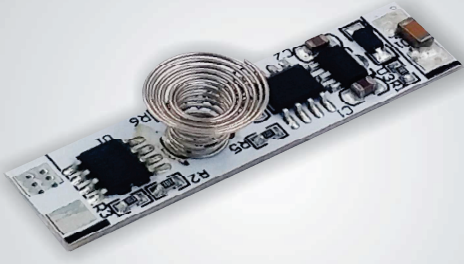

LED RIGID & FLEXIBLE STRIPS

Various Lighting Applications

NEON FLEX
Signages, Outdoor Lighting

CONTROL SYSTEMS
Dimming Control 0-10, DALI & CCT

MEANWELL SMPS & DRIVERS
Wide Range of LED Drivers

ACCESSORIES

IR SENSOR SWITCH (DOOR TRIGGER)

IR SENSOR SWITCH (SHAKING TRIGGER)

DIMMER TOUCH SENSOR SWITCH

PIR SENSOR

TOUCH SENSOR

TOUCH SENSOR

DC LED TRACK

CABLE CHANNELS