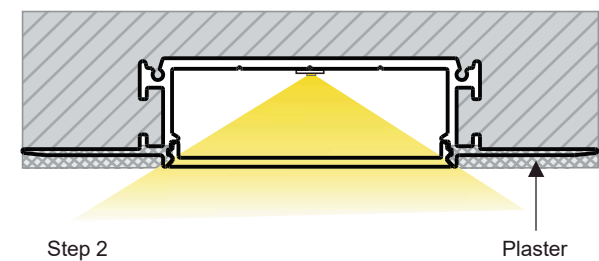

COBRA

- TRIMLESS PASTER-IN FLAT LIGHT
- Flat LED aluminum profile channel for creating a recessed light effect in a plaster wall.
- 1 meter and 2 Meter length
- Suitable for standard strip up to 8/12/18/25 mm width
- 18.5 mm overall depth 15.5 mm to flange
- 64 mm recess width
- 104 mm wide flange
- Please also see our range of Led strips and our made to measure service.

MODE NAME	: PYTHON
ALUMINIUM HEAT SINK	: ANODISED 6063-T5
COVE	: PC MILKY WHITE
FLAMABILITY	: V2 FIRE RATING FOR PC COVER
END CAP	: PP
HEAT TRANSMISSION PROPERTIES	: AL SPECIFIC HEAT IS 0.88X 10J/(kgx0C)
OPERATING TEMPARATURE	: -30° C ~ + 60° C (22° F~ 140° F)
PCB (MM)	: 8 / 10 / 12 / 18 / 25
SIZE	: 1 M / 2 M / CUSTOM
WATTS PER METER	: 9.6-28.8
CCT [K] AND COLORS	: 2300/2700/3000/3500/4000/5000/5700/6500/8000 TUNABLE/RGB/ RGBWW/R,G,B,A,P
CRI	: 80 ~85 90 + ON DEMAND
LED PER METER	: 2835 PACKAGE 120 LED / METER