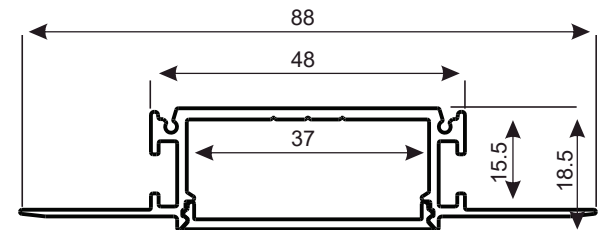

VIPERS

- TRIMLESS PASTER-IN FLAT LIGHT
- Flat LED aluminum profile channel for creating a recessed light effect in a plaster wall.
- 1 meter and 2 Meter length
- Suitable for standard strip up to 8/12/18/25 mm width
- 18.5mm overall depth 15.5mm to flange
- 48 mm recess width
- 88 mm wide flange
- Please also see our range of Led strips and our made to measure service.