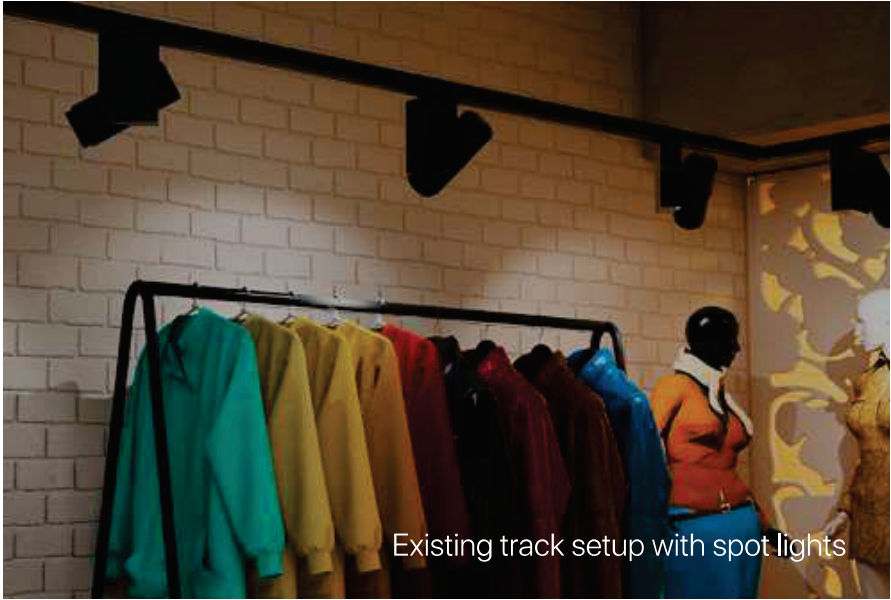

THE DIFFERENCE

FABULOUS FEATURES OF TRACKLINO

PLUG AND PLAY

Easy to install, move and shift. Just unlock and redesign your ambiance. Can be recessed or suspended as you want and reused whenever needed.

TOUGH