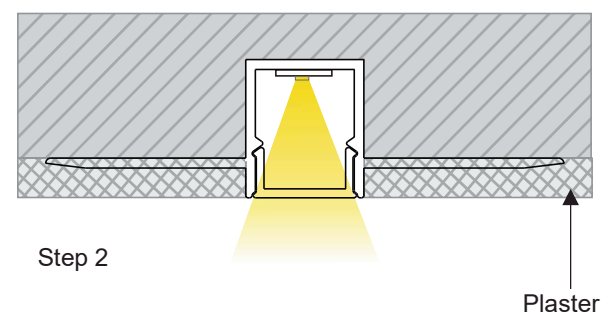

MODE NAME	: PYTHON
ALUMINIUM HEAT SINK	: ANODISED 6063-T5
COVE	: PC MILKY WHITE
FLAMABILITY	: V2 FIRE RATING FOR PC COVER
END CAP	: PP
HEAT TRANSMISSION PROPERTIES	: AL SPECIFIC HEAT IS 0.88X 10J/(kgx0C)
OPERATING TEMPERATURE	: -30° C ~ + 60° C (22° F~ 140° F)
PCB (MM)	: 8 / 10
SIZE	: 1 M / 2 M / CUSTOM
WATTS PER METER	: 9.6-14.4
CCT [K] AND COLORS	: 2300/2700/3000/3500/4000/5000/5700/6500/ 8000 TUNABLE/RGB/ RGBWW/R,G,B,A,P
CRI	: 80 ~85 90 + ON DEMAND
LED PER METER	: 2835 PACKAGE 120 LED / METER