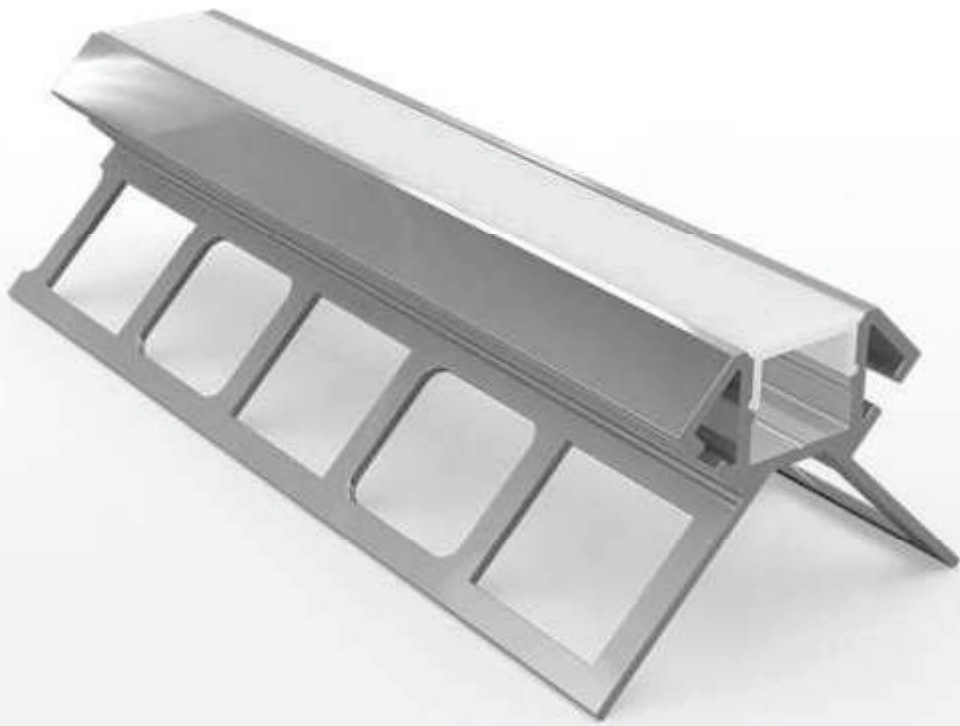

BIRD

- TRIMLESS PASTER-IN TILED INTERNAL CORNER LIGHT
- Flat LED aluminum profile channel for creating a recessed light effect in a plaster wall.
- 1 meter and 2 Meter length
- Suitable for standard strip up to 8/ 10 mm width
- 11 mm overall depth 10mm to flange
- 11.5 mm recess width
- 39.4 mm wide flange
- Please also see our range of Led strips and our made to measure service.

MODE NAME	: PYTHON
ALUMINIUM HEAT SINK	: ANODISED 6063-T5
COVE	: PC MILKY WHITE
FLAMABILITY	: V2 FIRE RATING FOR PC COVER
END CAP	: PP
HEAT TRANSMISSION PROPERTIES	: AL SPECIFIC HEAT IS 0.88X 10J/(kgx0C)
OPERATING TEMPERATURE	: -30° C ~ + 60° C (22° F~ 140° F)
PCB (MM)	: 8 / 10
SIZE	: 1 M / 2 M / CUSTOM
WATTS PER METER	: 9.6-14.4
CCT [K] AND COLORS	: 2300/2700/3000/3500/4000/5000/5700/6500/8000 TUNABLE/RGB/ RGBWW/R,G,B,A,P
CRI	: 80 ~85 90 + ON DEMAND
LED PER METER	: 2835 PACKAGE 120 LED / METER