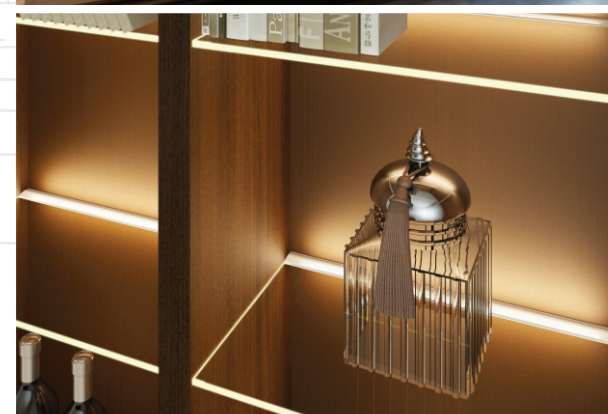

DIFFUSED
LINEAR
AL SUPPORT
PROJECTS
DECORATIVE LIGHTING

STAIRCASE
LIGHTING
UNIFORM
STRONG TECHNIC

DIRECT & INDIRECT
PROJECT PLANNING
ARCHITECTURAL
RECESSED
SURFACE
WARDROBE

INDOOR & OUTDOOR

Accessories Separately Available

**LED
LINEAR
LIGHTING**