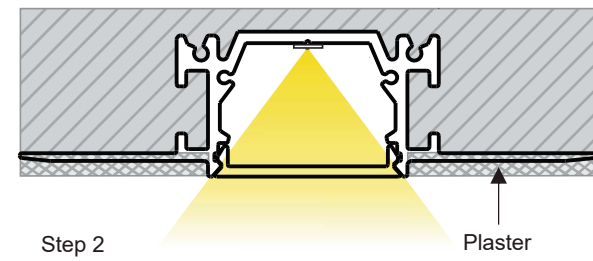

TEXAS

- TRIMLESS PASTER-IN FLAT LIGHT
- Flat LED aluminium profile channel for creating a recessed light effect in a plaster wall.
- 1 meter and 2 Meter length
- Suitable for standard strip up to 8/10/12 mm width
- 18.5 mm overall depth 15.5 mm to flange
- 33 mm recess width
- 73 mm wide flange
- Please also see our range of Led strips and our made to measure service

MODE NAME	: PYTHON
ALUMINIUM HEAT SINK	: ANODISED 6063-T5
COVE	: PC MILKY WHITE
FLAMABILITY	: V2 FIRE RATING FOR PC COVER
END CAP	: PP
HEAT TRANSMISSION PROPERTIES	: AL SPECIFIC HEAT IS 0.88X 10J/(kgx0C)
OPERATING TEMPERATURE	: -30° C ~ + 60° C (22° F~ 140° F)
PCB (MM)	: 8 / 10 / 12
SIZE	: 1 M / 2 M / CUSTOM
WATTS PER METER	: 9.6-19.2
CCT [K] AND COLORS	: 2300/2700/3000/3500/4000/5000/5700/6500/8000 TUNABLE/RGB/ RGBWW/R,G,B,A,P
CRI	: 80 -85 90 + ON DEMAND
LED PER METER	: 2835 PACKAGE 120 LED / METER