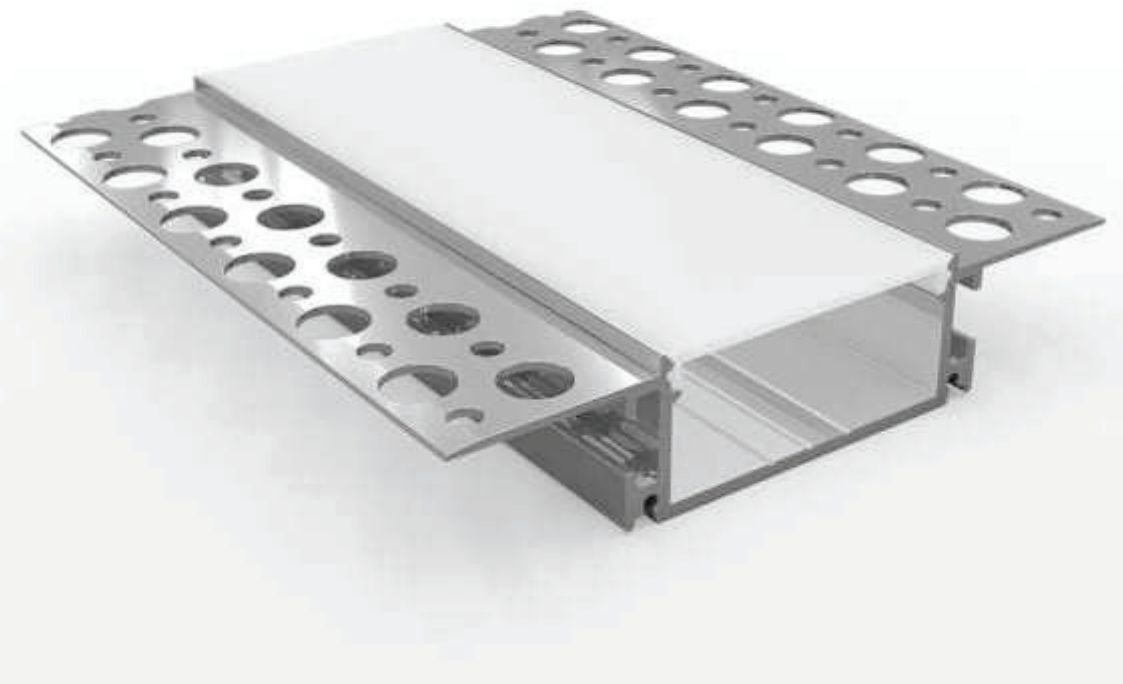

VIPERS

- TRIMLESS PASTER-IN FLAT LIGHT
- Flat LED aluminum profile channel for creating a recessed light effect in a plaster wall.
- 1 meter and 2 Meter length
- Suitable for standard strip up to 8/12/18/25 mm width
- 18.5mm overall depth 15.5mm to flange
- 48 mm recess width
- 88 mm wide flange
- Please also see our range of Led strips and our made to measure service.