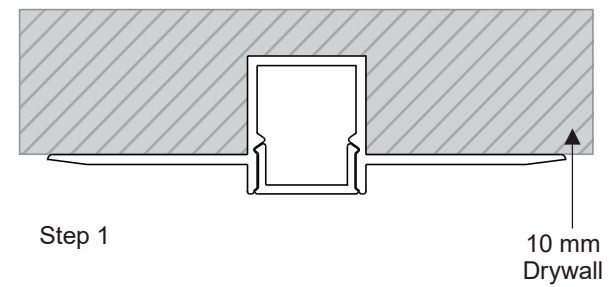

MODE NAME	: PYTHON
ALUMINIUM HEAT SINK	: ANODISED 6063-T5
COVE	: PC MILKY WHITE
FLAMABILITY	: V2 FIRE RATING FOR PC COVER
END CAP	: PP
HEAT TRANSMISSION PROPERTIES	: AL SPECIFIC HEAT IS 0.88X 10J/(kgx0C)
OPERATING TEMPERATURE	: -30° C ~ + 60° C (22° F~ 140° F)
PCB (MM)	: 8 / 10
SIZE	: 1 M / 2 M / CUSTOM
WATTS PER METER	: 9.6-14.4
CCT [K] AND COLORS	: 2300/2700/3000/3500/4000/5000/5700/6500/ 8000 TUNABLE/RGB/ RGBWW/R,G,B,A,P
CRI	: 80 ~85 90 + ON DEMAND
LED PER METER	: 2835 PACKAGE 120 LED / METER