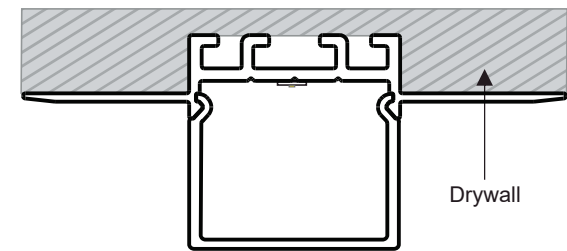

DOPE

- TRIMLESS PASTER-IN FLAT LIGHT
- Flat LED aluminium profile channel for creating a recessed light effect in a plaster wall.
- 1 meter and 2 Meter length
- Suitable for standard strip up to 8/12/18 mm width
- 28 mm overall depth 7 mm to flange
- 25.4 mm recess width
- 65.4 mm wide flange
- Please also see our range of Led strips and our made to measure service.

MODE NAME	: PYTHON
ALUMINIUM HEAT SINK	: ANODISED 6063-T5
COVE	: PC MILKY WHITE
FLAMABILITY	: V2 FIRE RATING FOR PC COVER
END CAP	: PP
HEAT TRANSMISSION PROPERTIES	: AL SPECIFIC HEAT IS 0.88X 10J/(kgx0C)
OPERATING TEMPERATURE	: -30° C ~ + 60° C (22° F~ 140° F)
PCB (MM)	: 8 / 10 / 12 / 18
SIZE	: 1 M / 2 M / CUSTOM
WATTS PER METER	: 9.6-19.2
CCT [K] AND COLORS	: 2300/2700/3000/3500/4000/5000/5700/6500/8000 TUNABLE/RGB/ RGBWW/R,G,B,A,P
CRI	: 80 ~85 90 + ON DEMAND
LED PER METER	: 2835 PACKAGE 120 LED / METER