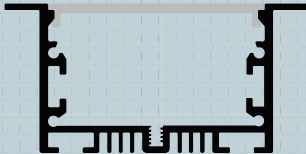

TUBEX XL
33.37 x 32.15 mm
○ ● ● ● ● ● ● ●

PRIMO-LITE
45.75 x 35.00 mm
○ ● ● ● ● ● ● ●

BEAM-LINE
47.00 mm x 35.00 mm
○ ● ● ● ● ● ●

WASHEX
47.00 mm x 35.00 mm
○ ● ● ● ● ● ● ●

DEEPRO
65.00 x 51.00 mm
○ ● ● ● ● ● ● ●