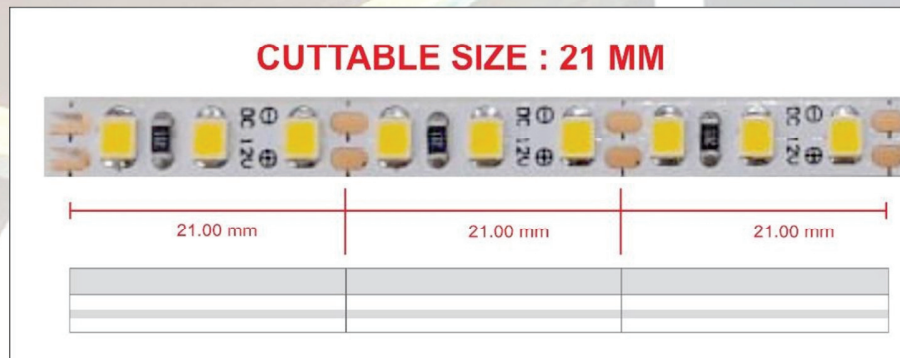

12 V DC - IP65 LED NEON FLEX 0410

PART NUMBER	CCT	Input voltage	LED per meter	Watts per meter	Viewing angle	Pictures
DG-NF-04-144-12-22	2200 K	12 v DC	144	7.2 W	120°	
DG-NF-04-144-12-27	2700 K	12 v DC	144	7.2 W	120°	
DG-NF-04-144-12-30	3000 K	12 v DC	144	7.2 W	120°	
DG-NF-04-144-12-35	3500 K	12 v DC	144	7.2 W	120°	
DG-NF-04-144-12-40	4000 K	12 v DC	144	7.2 W	120°	
DG-NF-04-144-12-50	5000 K	12 v DC	144	7.2 W	120°	
DG-NF-04-144-12-57	5700 K	12 v DC	144	7.2 W	120°	
DG-NF-04-144-12-65	6500 K	12 v DC	144	7.2 W	120°	
DG-NF-04-144-12-10	10000 K	12 v DC	144	7.2 W	120°	
DG-NF-04-144-12-A	AMBER	12 v DC	144	7.2 W	120°	
DG-NF-04-144-12-G	GREEN	12 v DC	144	7.2 W	120°	
DG-NF-04-144-12-R	RED	12 v DC	144	7.2 W	120°	
DG-NF-04-144-12-B	BLUE	12 v DC	144	7.2 W	120°	
DG-NF-04-144-12-P	PINK	12 v DC	144	7.2 W	120°	
DG-NF-04-144-12-I	ICE BLUE	12 v DC	144	7.2 W	120°	
DG-NF-04-144-12-O	ORANGE	12 v DC	144	7.2 W	120°	
DG-NF-04-144-12-F	FLAME	12 v DC	144	7.2 W	120°	
DG-NF-04-144-12-Y	YELLOW	12 v DC	144	7.2 W	120°	

LED DRIVER - MEAN WELL ELG/LPV