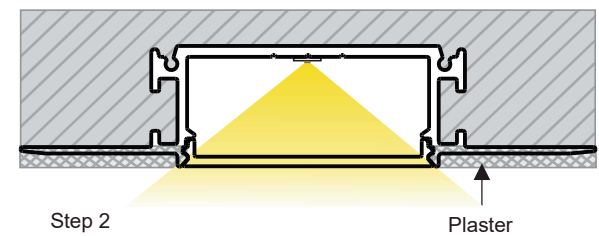

VIPERS

- TRIMLESS PASTER-IN FLAT LIGHT
- Flat LED aluminum profile channel for creating a recessed light effect in a plaster wall.
- 1 meter and 2 Meter length
- Suitable for standard strip up to 8/12/18/25 mm width
- 18.5mm overall depth 15.5mm to flange
- 48 mm recess width
- 88 mm wide flange
- Please also see our range of Led strips and our made to measure service.

MODE NAME	: PYTHON
ALUMINIUM HEAT SINK	: ANODISED 6063-T5
COVE	: PC MILKY WHITE
FLAMABILITY	: V2 FIRE RATING FOR PC COVER
END CAP	: PP
HEAT TRANSMISSION PROPERTIES	: AL SPECIFIC HEAT IS 0.88X 10J/(kgx0C)
OPERATING TEMPARATURE	: -30° C ~ + 60° C (22° F~ 140° F)
PCB (MM)	: 8 / 10 / 12 / 18 / 25
SIZE	: 1 M / 2 M / CUSTOM
WATTS PER METER	: 9.6-22.0
CCT [K] AND COLORS	: 2300/2700/3000/3500/4000/5000/5700/6500/8000 TUNABLE/RGB/ RGBWW/R,G,B,A,P
CRI	: 80 ~85 90 + ON DEMAND
LED PER METER	: 2835 PACKAGE 120 LED / METER