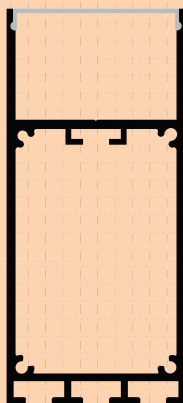

SHARP-LINE
35.30 x 78.00 mm