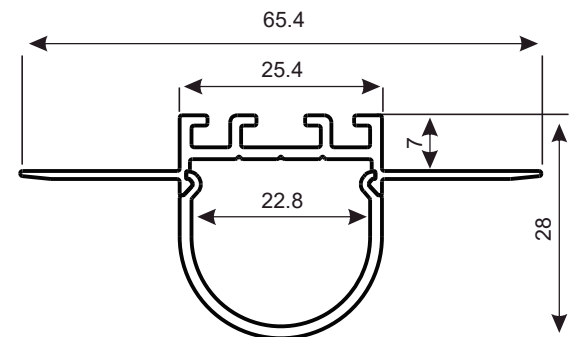

DOME

- TRIMLESS PASTER-IN FLAT LIGHT
- Flat LED aluminium profile channel for creating a recessed light effect in a plaster wall.
- 1 meter and 2 Meter length
- Suitable for standard strip up to 8/12/18 mm width
- 28 mm overall depth 7 mm to flange
- 25.4 mm recess width
- 65.4 mm wide flange
- Please also see our range of Led strips and our made to measure service

MODE NAME	: PYTHON
ALUMINIUM HEAT SINK	: ANODISED 6063-T5
COVE	: PC MILKY WHITE
FLAMABILITY	: V2 FIRE RATING FOR PC COVER
END CAP	: PP
HEAT TRANSMISSION PROPERTIES	: AL SPECIFIC HEAT IS 0.88X 10J/(kgx0C)
OPERATING TEMPERATURE	: -30° C ~ + 60° C (22° F~ 140° F)
PCB (MM)	: 8 / 10 / 12 / 18
SIZE	: 1 M / 2 M / CUSTOM
WATTS PER METER	: 9.6-19.2
CCT [K] AND COLORS	: 2300/2700/3000/3500/4000/5000/5700/6500/8000 TUNABLE/RGB/ RGBWW/R,G,B,A,P
CRI	: 80 -85 90 + ON DEMAND
LED PER METER	: 2835 PACKAGE 120 LED / METER