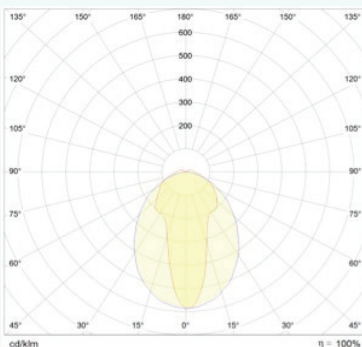

Z22 15°

Data Sheet. Z22 15°

15° LENS

digipto®
 TECHNOLOGIES PVT. LTD.

LED Light for you
 powered by OSRAM
 CERTIFIED PARTNER

PRODUCT FEATURES

* High Brightness Single Color LED Strip	15.80 mm X 16mm
* 2835 SMT Package	24 V DC Input Voltage
* High Luminous Intensity	Thermal Conductive adhesive tape on
* Slim Design	Back Side for better heat transmission
* High Reliability	15° beam angle
* Solid State, High Shock, Vibration resistant	3 Year Warranty
* Maintenance Free, Easy Installation, Long life	Good Thermal Conductivity
* very Low Power Consumption and Low Heat	
* Easy to Pack, ship and Install	

APPLICATIONS

General LED Lighting
Backlighting

Linear LED Lighting
Wall wash

Furniture Lighting
and more

TECHNICAL DETAILS

Profile	Size [WxHxL]	LED Package	PCB	LM/LED	Input Power	Watt / m	CCT	IP Grade
Z 22 -HP 15° LENS	15.80mm x 16.00x 1000 mm	2835/ 3014	FR4	120 LED/m	CV=24V DC	4.8W/m~ 28.8 W/m	2700K~ 6500K	IP 20 & IP67

LIGHT DISTRIBUTION 15°

LED STRIP SPECIFICATION

LENS SPECIFICATIONS

- ▶ Linear lens for PROFILE Z22W-2.
- ▶ For use exclusively with LED module.
- ▶ No tools required for installing
- ▶ Beam angle 15° (frosted only),
- ▶ Uni from Distribution of light
- ▶ Material : PMMA
- ▶ UV - resistant