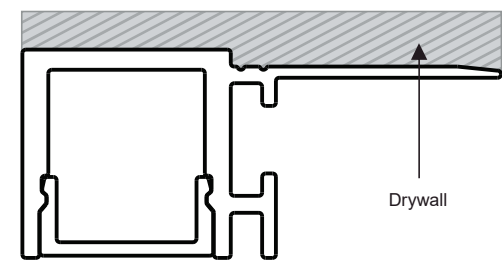

- TRIMLESS PASTER-IN FLAT LIGHT
- Flat LED aluminium profile channel for creating a recessed light effect in a plaster wall.
- 1 meter and 2 Meter length
- Suitable for standard strip up to 8/10/12 mm width
- 19 mm overall depth 16 mm to flange
- 22.5 mm recess width
- 42.5 mm wide flange
- Please also see our range of Led strips and our made to measure service.

Step 1