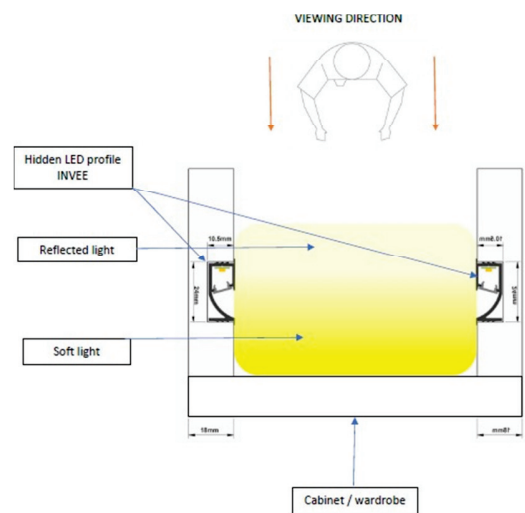

RAJ ELECTRICALS

Regis Off - 583, Narayan Peth, Near Kanyashala, Pune-411030.
Branch Off - 353/2, Shaniwar Peth, Ramanbaug Co-operative Hsg Society,
Near Ramanbaug School, Pune-411030.

☎ (020) 24455293, 24461156, 24481583, 24486306.

📍 Mr.Laxmikant Laddha -09822332340, Giriraj Laddha-09881245431, Rahul Laddha-09881245432. / Email-sales@rajelectricals.co.in

DigiLED