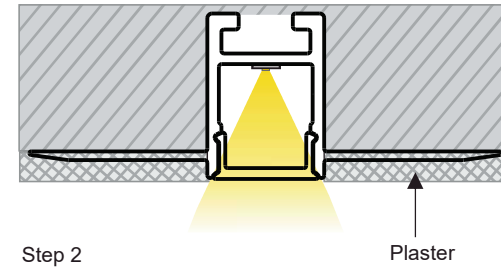

BOA

- TRIMLESS PASTER-IN FLAT LIGHT
- Flat LED aluminium profile channel for creating a recessed light effect in a plaster wall.
- 1 meter and 2 Meter length
- Suitable for standard strip up to 8/ 10 mm width
- 18.5 mm overall depth 15.5 mm to flange
- 13 mm recess width
- 53 mm wide flange
- Please also see our range of Led strips and our made to measure service

MODE NAME	: PYTHON
ALUMINIUM HEAT SINK	: ANODISED 6063-T5
COVE	: PC MILKY WHITE
FLAMABILITY	: V2 FIRE RATING FOR PC COVER
END CAP	: PP
HEAT TRANSMISSION PROPERTIES	: AL SPECIFIC HEAT IS 0.88X 10J/(kgx0C)
OPERATING TEMPARATURE	: -30° C ~ + 60° C (22° F~ 140° F)
PCB (MM)	: 8 / 10
SIZE	: 1 M / 2 M / CUSTOM
WATTS PER METER	: 9.6-14.4
CCT [K] AND COLORS	: 2300/2700/3000/3500/4000/5000/5700/6500/8000 TUNABLE/RGB/ RGBWW/R,G,B,A,P
CRI	: 80 ~85 90 + ON DEMAND
LED PER METER	: 2835 PACKAGE 120 LED / METER