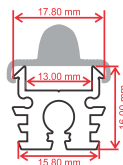

digipto®
TECHNOLOGIES PVT. LTD.