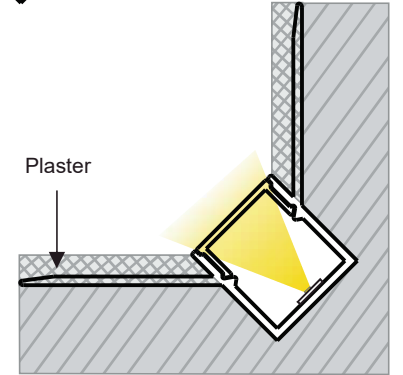

ARCO

- TRIMLESS PASTER-IN INTERNAL CORNER LIGHT
- Flat LED aluminium profile channel for creating a recessed light effect in a plaster wall.
- 1 meter and 2 Meter length
- Suitable for standard strip up to 8/10 mm width
- 14 mm overall depth , 8.8mm to flange.
- 13 mm recess width
- 46 mm wide flange
- Please also see our range of Led strips and our made to measure service

MODE NAME	: PYTHON
ALUMINIUM HEAT SINK	: ANODISED 6063-T5
COVE	: PC MILKY WHITE
FLAMABILITY	: V2 FIRE RATING FOR PC COVER
END CAP	: PP
HEAT TRANSMISSION PROPERTIES	: AL SPECIFIC HEAT IS 0.88X 10J/(kgx0C)
OPERATING TEMPERATURE	: -30° C ~ + 60° C (22° F~ 140° F)
PCB (MM)	: 8 / 10
SIZE	: 1 M / 2 M / CUSTOM
WATTS PER METER	: 9.6-14.4
CCT [K] AND COLORS	: 2300/2700/3000/3500/4000/5000/5700/6500/8000 TUNABLE/RGB/ RGBWW/R,G,B,A,P
CRI	: 80 ~85 90 + ON DEMAND
LED PER METER	: 2835 PACKAGE 120 LED / METER

10 mm Drywall

Step 2