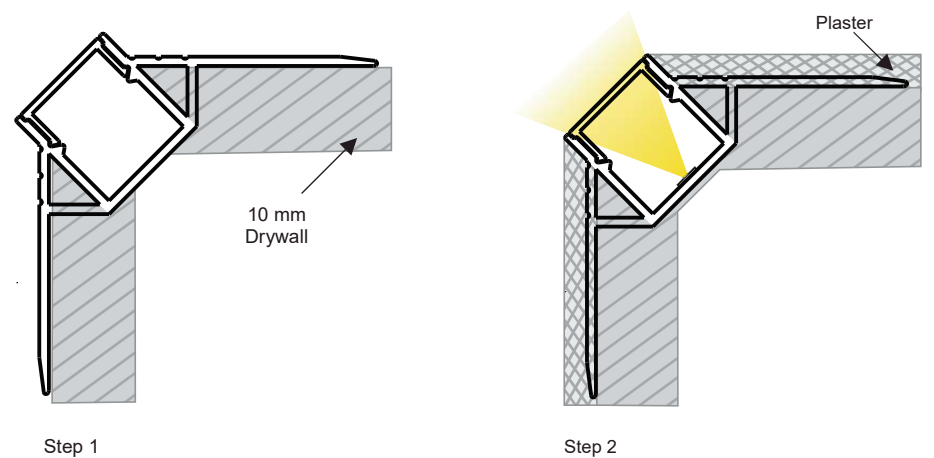

ARIZON

- TRIMLESS PASTER-IN EXTERNAL CORNER LIGHT
- Flat LED aluminium profile channel for creating a recessed light effect in a plaster wall.
- 1 meter and 2 Meter length
- Suitable for standard strip up to 8/ 10 mm width
- 14 mm overall depth .6.8 mm to flange
- 13.1 mm recess width
- 50.6 mm wide flange
- Please also see our range of Led strips and our made to measure service

MODE NAME	: PYTHON
ALUMINIUM HEAT SINK	: ANODISED 6063-T5
COVE	: PC MILKY WHITE
FLAMABILITY	: V2 FIRE RATING FOR PC COVER
END CAP	: PP
HEAT TRANSMISSION PROPERTIES	: AL SPECIFIC HEAT IS 0.88X 10J/(kgx0C)
OPERATING TEMPERATURE	: -30° C ~ + 60° C (22° F~ 140° F)
PCB (MM)	: 8 / 10
SIZE	: 1 M / 2 M / CUSTOM
WATTS PER METER	: 9.6-14.4
CCT [K] AND COLORS	: 2300/2700/3000/3500/4000/5000/5700/6500/8000 TUNABLE/RGB/ RGBWW/R,G,B,A,P
CRI	: 80 -85 90 + ON DEMAND
LED PER METER	: 2835 PACKAGE 120 LED / METER