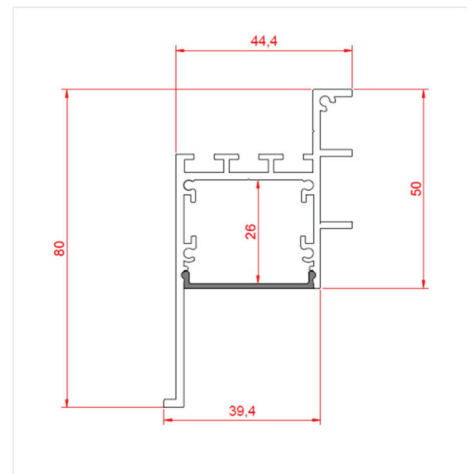

MINICOVE DIMENTIONS IN MM