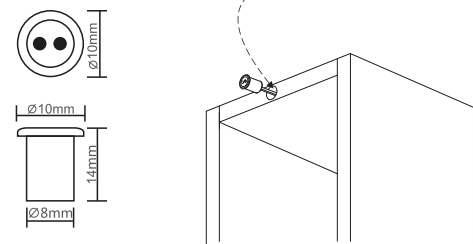

S2A-A4 DOOR TRIGGER SENSOR
S3A-A4 HAND SHAKING SENSOR

TECHNICAL DATA

ITEM NO.:	S2A-A4	S3A-A4
* Voltage	DC12V~DC24V	
* Max Wattage	60W	
* Switch Mode	IR sensor	
* Function	Door trigger	Hand shaking
* Detecting Range	5-8cm	
* Dimension	Ø 11x14mm(Recessed),13*10*8mm(Surface clips)	
* Material & Finish	Plastic, Black	
* Protection Rating	IP20	

TECHNICAL DATA

ITEM NO.:	S2A-A4
* Voltage	DC12V~DC24V
* Max Wattage	60W
* Switch Mode	IR sensor
* Function	Double Door trigger
* Detecting Range	5-8cm
* Dimension	Ø 11x14mm(Recessed),13*10*8mm(Surface clips)
* Material & Finish	Plastic, Black
* Protection Rating	IP20

DOUBLE DOOR TRIGGER SENSOR

COMBINATION CHART

Recommended Groove Size: ① Switch hole size: 8mm(Dia), 14mm(Depth)

COMBINATION CHART

Recommended Groove Size: ① Switch hole size: 11mm(Dia), 16mm(Depth)

BOLD

WARDROBE LIGHT