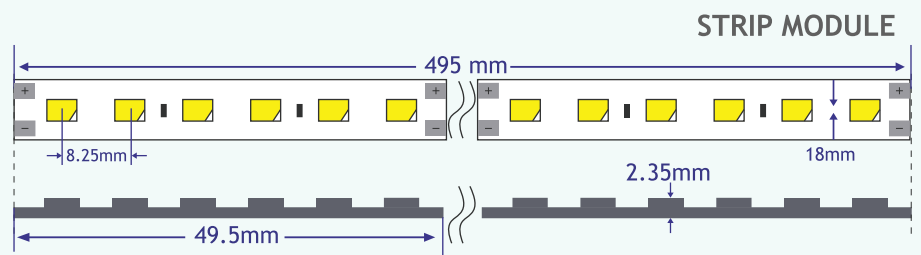

Z22 15°

Data Sheet. Z22 15°

15° LENS

digipto®
 TECHNOLOGIES PVT. LTD.

LED Light for you
 powered by OSRAM
 CERTIFIED PARTNER

PRODUCT FEATURES

* High Brightness Single Color LED Strip	15.80 mm X 16mm
* 2835 SMT Package	24 V DC Input Voltage
* High Luminous Intensity	Thermal Conductive adhesive tape on
* Slim Design	Back Side for better heat transmission
* High Reliability	15° beam angle
* Solid State, High Shock, Vibration resistant	3 Year Warranty
* Maintenance Free, Easy Installation, Long life	Good Thermal Conductivity
* very Low Power Consumption and Low Heat	
* Easy to Pack, ship and Install	

APPLICATIONS

General LED Lighting
Backlighting

Linear LED Lighting
Wall wash

Furniture Lighting
and more

TECHNICAL DETAILS

Profile	Size [WxHxL]	LED Package	PCB	LM/LED	Input Power	Watt / m	CCT	IP Grade
Z 22 -HP 15° LENS	15.80mm x 16.00x 1000 mm	2835/ 3014	FR4	120 LED/m	CV=24V DC	4.8W/m~ 28.8 W/m	2700K~ 6500K	IP 20 & IP67

LIGHT DISTRIBUTION 15°

LED STRIP SPECIFICATION

LENS SPECIFICATIONS

- ▶ Linear lens for PROFILE Z22W-2.
- ▶ For use exclusively with LED module.
- ▶ No tools required for installing
- ▶ Beam angle 15° (frosted only),
- ▶ Uni from Distribution of light
- ▶ Material : PMMA
- ▶ UV - resistant

TECHNICAL DATA

ITEM NO.:	S2A-A4
* Voltage	DC12V~DC24V
* Max Wattage	60W
* Switch Mode	IR sensor
* Function	Double Door trigger
* Detecting Range	5-8cm
* Dimension	Ø 11x14mm(Recessed),13*10*8mm(Surface clips)
* Material & Finish	Plastic, Black
* Protection Rating	IP20