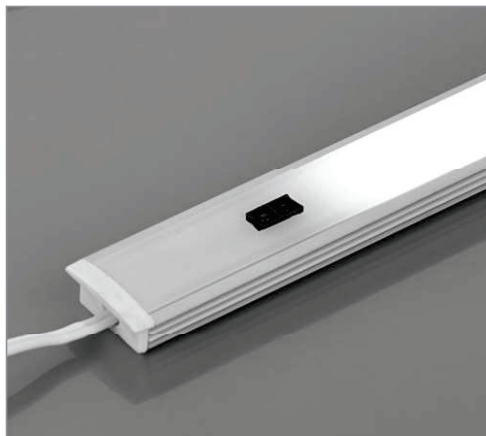

14.4 W/m   240 LED
Size : 1000 mm / Customised

**FUR-LITE - SHAKE
SENSOR**