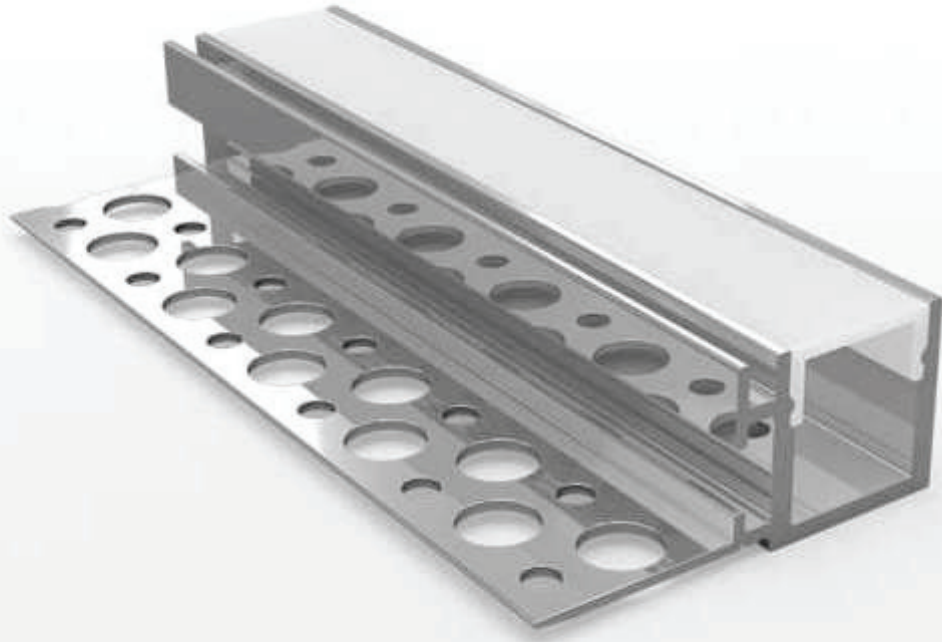

GREEN

- TRIMLESS PASTER-IN FLAT LIGHT
- Flat LED aluminium profile channel for creating a recessed light effect in a plaster wall.
- 1 meter and 2 Meter length
- Suitable for standard strip up to 8/10/12 mm width
- 19 mm overall depth 16 mm to flange
- 22.5 mm recess width
- 42.5 mm wide flange
- Please also see our range of Led strips and our made to measure service.

MODE NAME	: PYTHON
ALUMINIUM HEAT SINK	: ANODISED 6063-T5
COVE	: PC MILKY WHITE
FLAMABILITY	: V2 FIRE RATING FOR PC COVER
END CAP	: PP
HEAT TRANSMISSION PROPERTIES	: AL SPECIFIC HEAT IS 0.88X 10J/(kgx0C)
OPERATING TEMPERATURE	: -30° C ~ + 60° C (22° F~ 140° F)
PCB (MM)	: 8 / 10 / 12
SIZE	: 1 M / 2 M / CUSTOM
WATTS PER METER	: 9.6-14.4
CCT [K] AND COLORS	: 2300/2700/3000/3500/4000/5000/5700/6500/8000 TUNABLE/RGB/ RGBWW/R,G,B,A,P
CRI	: 80 ~85 90 + ON DEMAND
LED PER METER	: 2835 PACKAGE 120 LED / METER