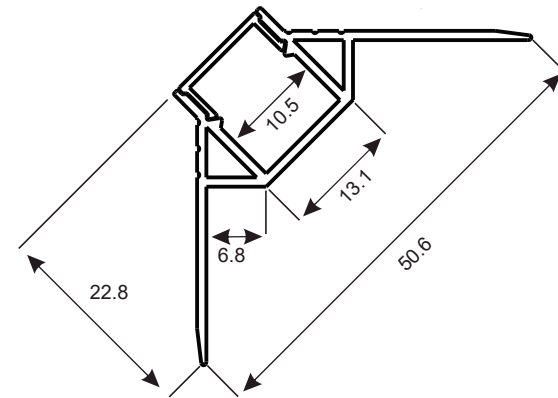

ARIZON

- TRIMLESS PASTER-IN EXTERNAL CORNER LIGHT
- Flat LED aluminium profile channel for creating a recessed light effect in a plaster wall.
- 1 meter and 2 Meter length
- Suitable for standard strip up to 8/ 10 mm width
- 14 mm overall depth .6.8 mm to flange
- 13.1 mm recess width
- 50.6 mm wide flange
- Please also see our range of Led strips and our made to measure service

MODE NAME	: PYTHON
ALUMINIUM HEAT SINK	: ANODISED 6063-T5
COVE	: PC MILKY WHITE
FLAMABILITY	: V2 FIRE RATING FOR PC COVER
END CAP	: PP
HEAT TRANSMISSION PROPERTIES	: AL SPECIFIC HEAT IS 0.88X 10J/(kgx0C)
OPERATING TEMPERATURE	: -30° C ~ + 60° C (22° F~ 140° F)
PCB (MM)	: 8 / 10
SIZE	: 1 M / 2 M / CUSTOM
WATTS PER METER	: 9.6-14.4
CCT [K] AND COLORS	: 2300/2700/3000/3500/4000/5000/5700/6500/8000 TUNABLE/RGB/ RGBWW/R,G,B,A,P
CRI	: 80 -85 90 + ON DEMAND
LED PER METER	: 2835 PACKAGE 120 LED / METER