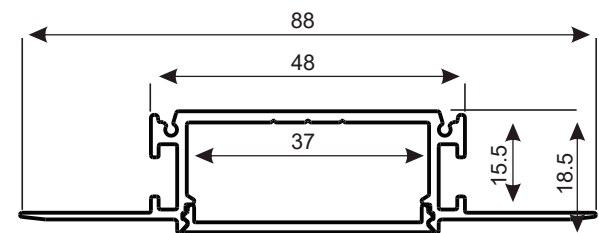

VIPERS

- TRIMLESS PASTER-IN FLAT LIGHT
- Flat LED aluminum profile channel for creating a recessed light effect in a plaster wall.
- 1 meter and 2 Meter length
- Suitable for standard strip up to 8/12/18/25 mm width
- 18.5mm overall depth 15.5mm to flange
- 48 mm recess width
- 88 mm wide flange
- Please also see our range of Led strips and our made to measure service.

MODE NAME	: PYTHON
ALUMINIUM HEAT SINK	: ANODISED 6063-T5
COVE	: PC MILKY WHITE
FLAMABILITY	: V2 FIRE RATING FOR PC COVER
END CAP	: PP
HEAT TRANSMISSION PROPERTIES	: AL SPECIFIC HEAT IS 0.88X 10J/(kgx0C)
OPERATING TEMPARATURE	: -30° C ~ + 60° C (22° F~ 140° F)
PCB (MM)	: 8 / 10 / 12 / 18 / 25
SIZE	: 1 M / 2 M / CUSTOM
WATTS PER METER	: 9.6-22.0
CCT [K] AND COLORS	: 2300/2700/3000/3500/4000/5000/5700/6500/8000 TUNABLE/RGB/ RGBWW/R,G,B,A,P
CRI	: 80 ~85 90 + ON DEMAND
LED PER METER	: 2835 PACKAGE 120 LED / METER