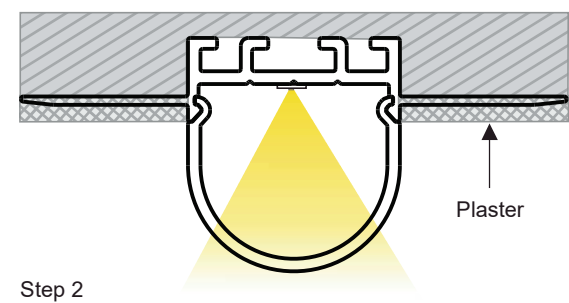

DOME

- TRIMLESS PASTER-IN FLAT LIGHT
- Flat LED aluminium profile channel for creating a recessed light effect in a plaster wall.
- 1 meter and 2 Meter length
- Suitable for standard strip up to 8/12/18 mm width
- 28 mm overall depth 7 mm to flange
- 25.4 mm recess width
- 65.4 mm wide flange
- Please also see our range of Led strips and our made to measure service

MODE NAME	: PYTHON
ALUMINIUM HEAT SINK	: ANODISED 6063-T5
COVE	: PC MILKY WHITE
FLAMABILITY	: V2 FIRE RATING FOR PC COVER
END CAP	: PP
HEAT TRANSMISSION PROPERTIES	: AL SPECIFIC HEAT IS 0.88X 10J/(kgx0C)
OPERATING TEMPERATURE	: -30° C ~ + 60° C (22° F~ 140° F)
PCB (MM)	: 8 / 10 / 12 / 18
SIZE	: 1 M / 2 M / CUSTOM
WATTS PER METER	: 9.6-19.2
CCT [K] AND COLORS	: 2300/2700/3000/3500/4000/5000/5700/6500/8000 TUNABLE/RGB/ RGBWW/R,G,B,A,P
CRI	: 80 ~85 90 + ON DEMAND
LED PER METER	: 2835 PACKAGE 120 LED / METER